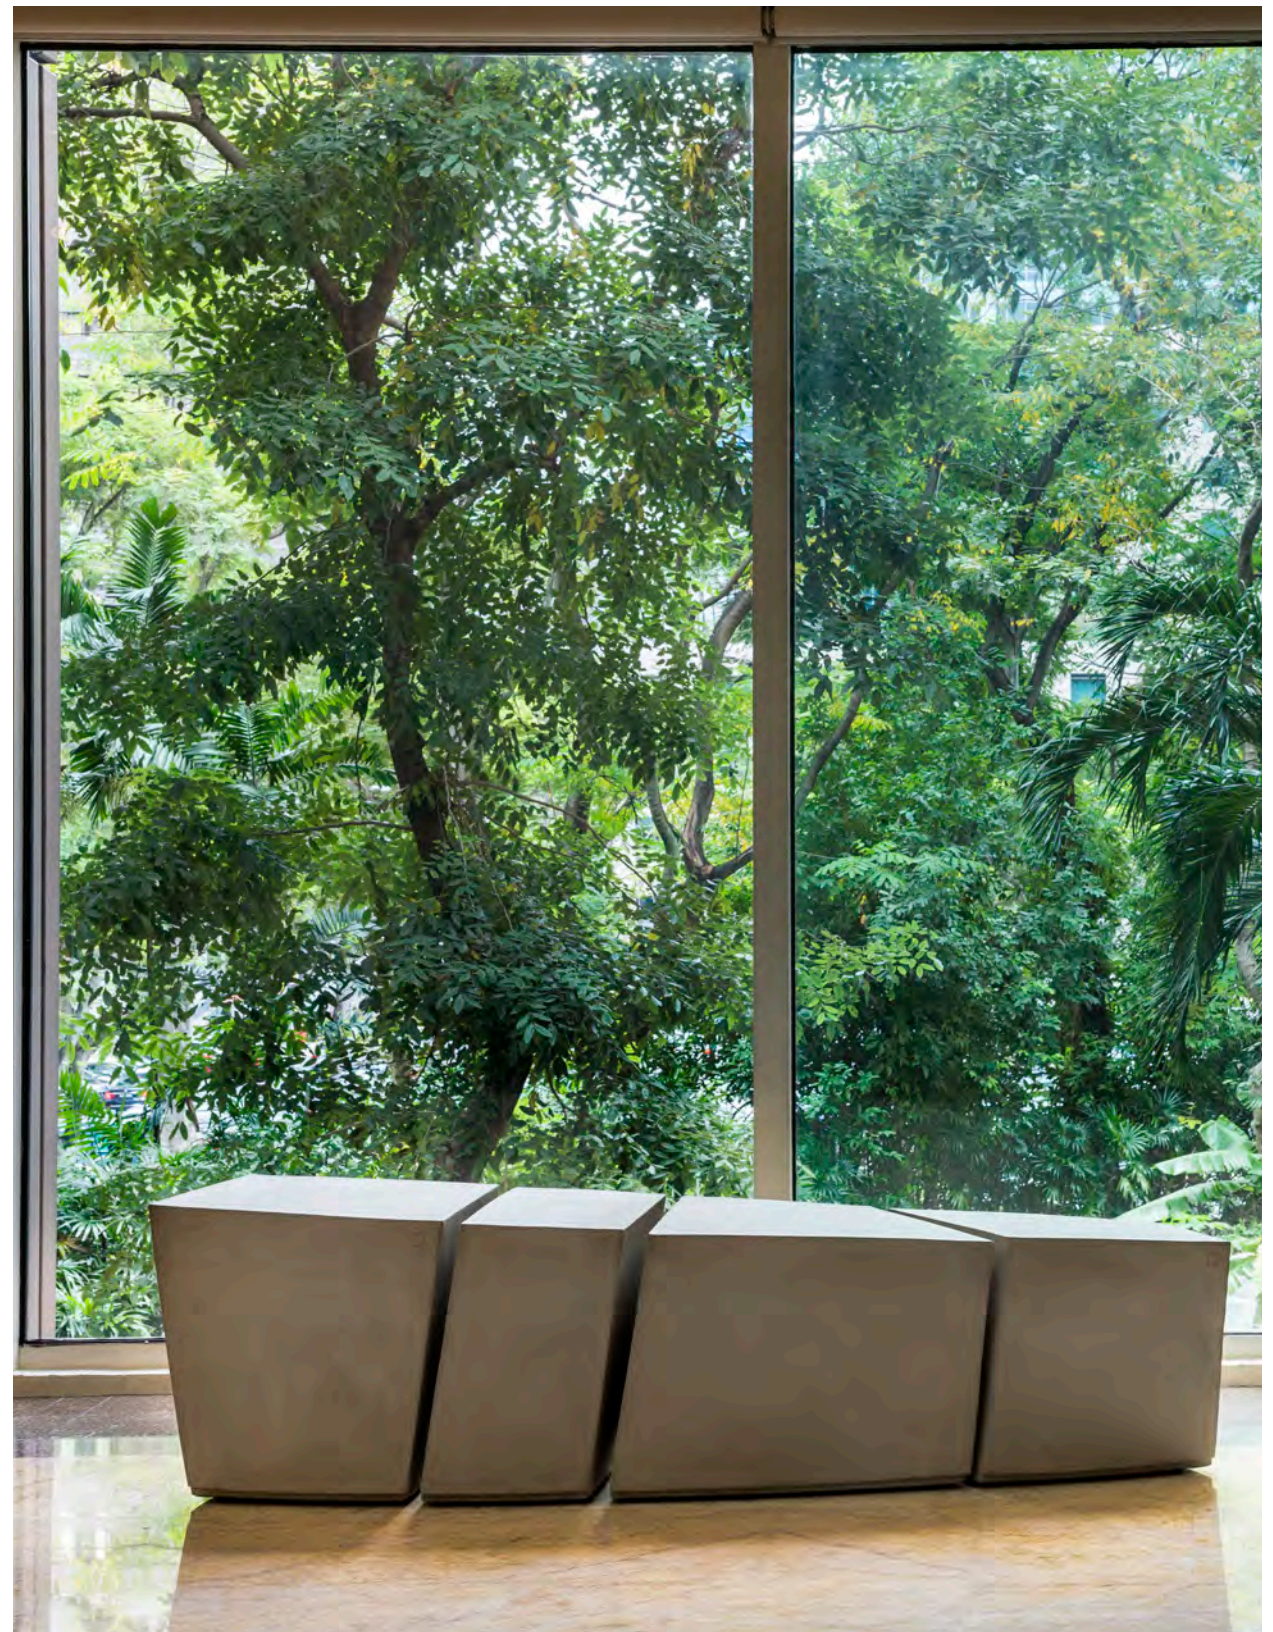

BL

*With a total length of over 1,8m,
the BL model is available as a
total installation, as well as in
individual parts.*

More detailed info on request.

Decidedly global in its outlook, the modern metropolis of Singapore has kept a foot firmly rooted in tradition. Today quaint colonial-era shophouses sit alongside shimmering skyscrapers; temples, mosques and churches share the same streets; and open-air food courts sell tasty and authentic fare just footsteps from fine dining establishments. Singapore continues to defy expectations. The Link Bridge Gallery, between Four Seasons and Hilton Hotel, offers room for temporary art installations. In this setting, the **BL180** is presented with lush green at the background.

BL

For the decoration for the historic Piazza delle Erbe at Riva del Garda, Frizzi Giardinieri selected the **BL** bench in white beige finish with centered **O90** planted with *Pittosporum*.