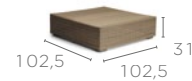

# TECHNICAL SPECIFICATIONS ASPEN COLLECTION

**CORD  
1S**  
FS-CC1S

**CORD  
LARGE MIDDLE SEAT**  
FS-CCMSL

**CORD  
BARSTOOL 80**  
FS-CCBS

**CORD  
LEFT SEAT**  
FS-CCLS

**CORD  
MEDIUM FOOTSTOOL/  
SIDETABLE**  
FS-CCFM

**CORD  
COCKTAIL BAR**  
FS-CCBT

**CORD  
RIGHT SEAT**  
FS-CCRS

**CORD  
LARGE FOOTSTOOL/  
SIDETABLE**  
FS-CCFL

**CORD  
SMALL CUSHION BOX**  
FS-CCCBS

**CORD  
CORNER**  
FS-CCCS

**CORD  
SMALL FOOTSTOOL/  
SIDETABLE**  
FS-CCFS