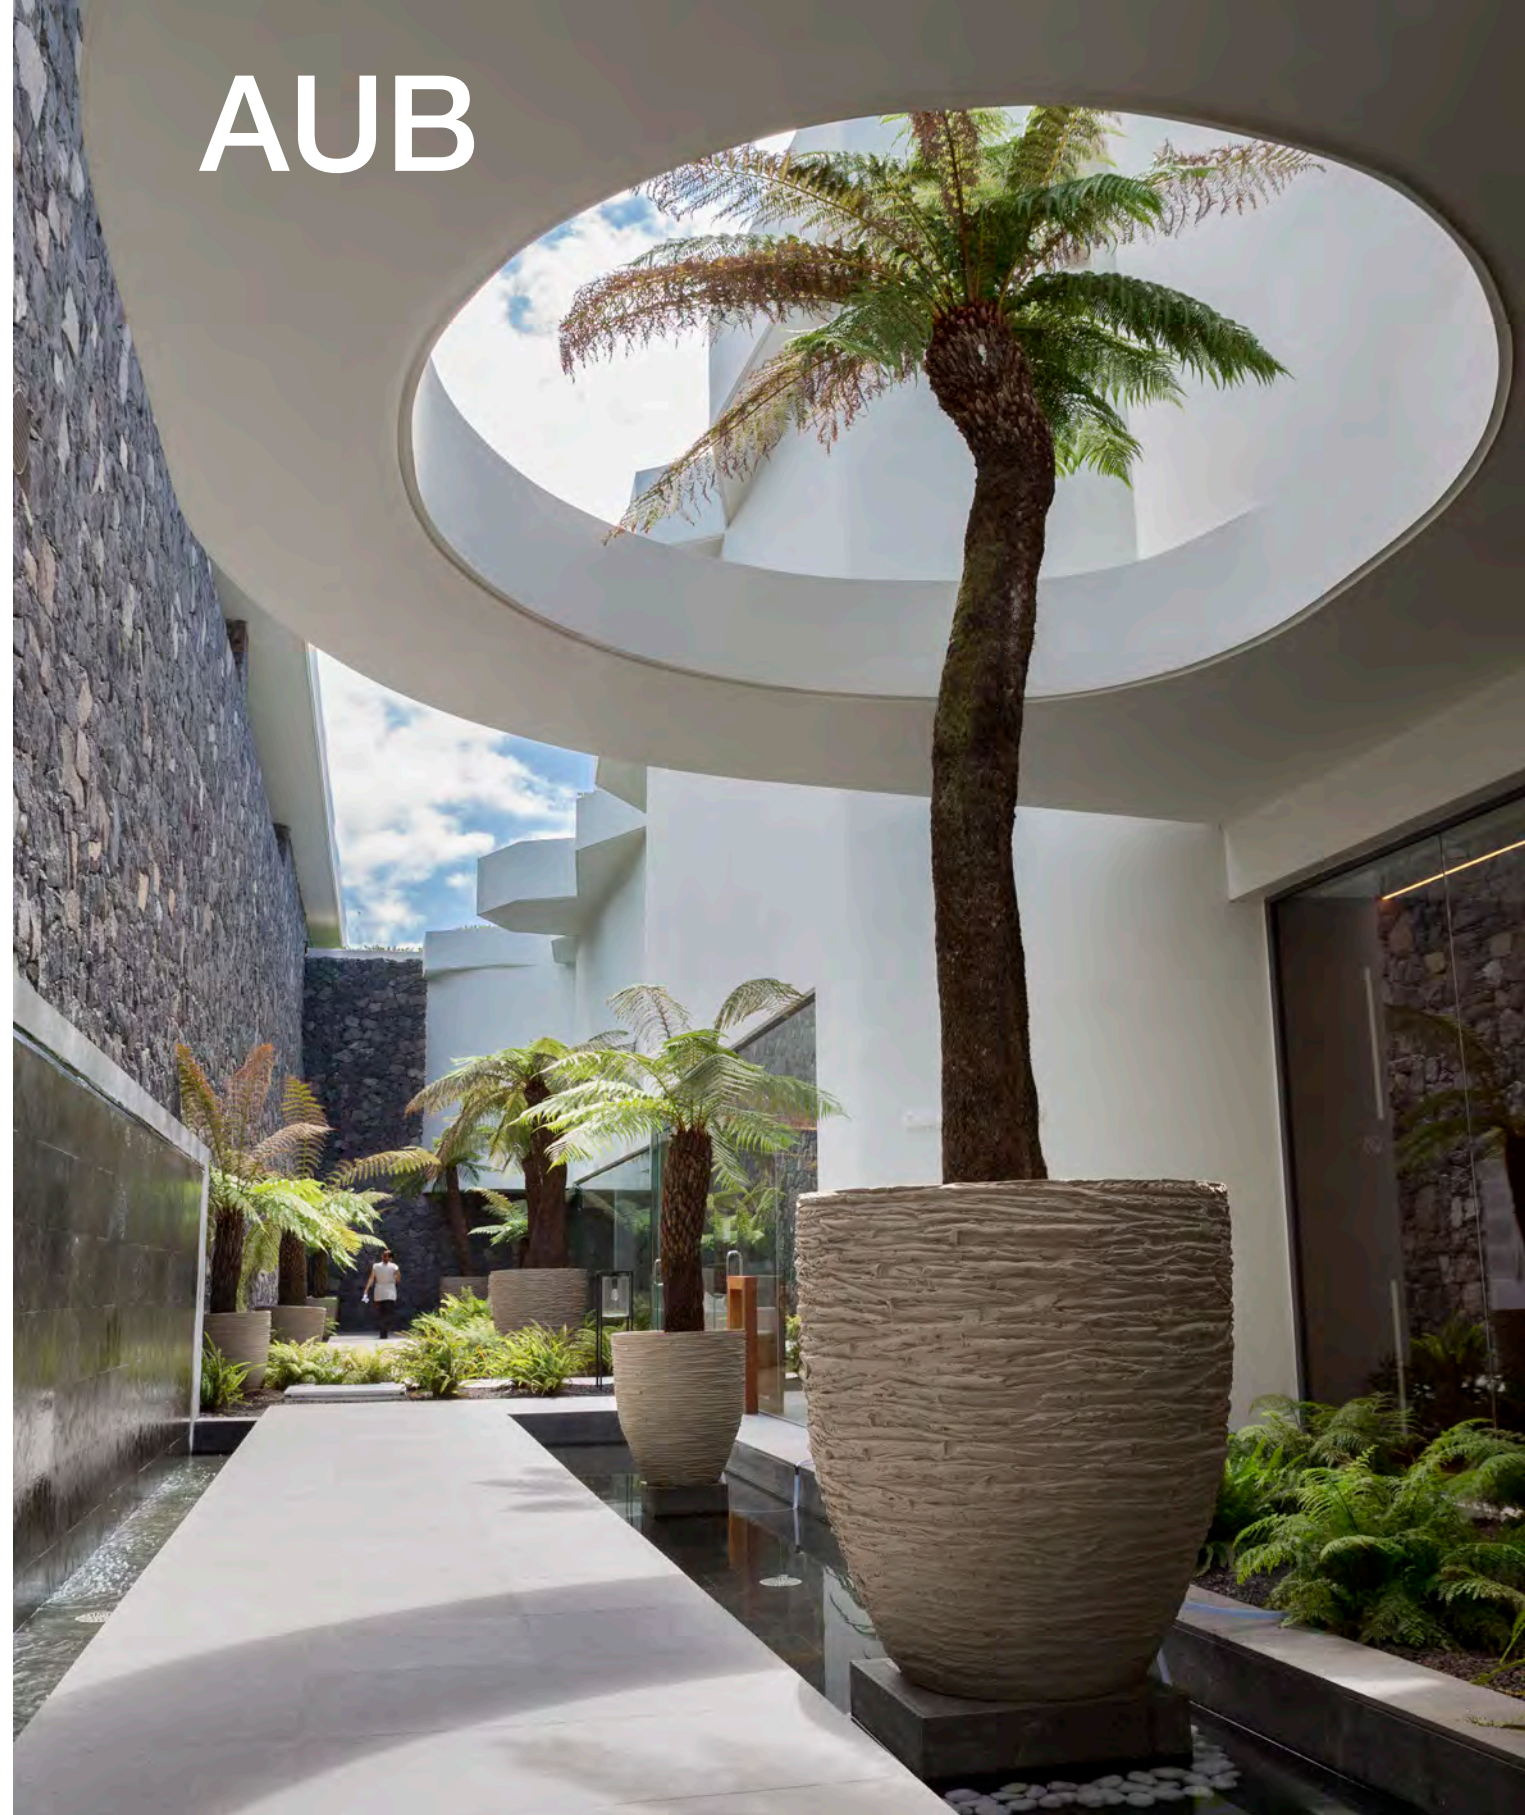

As soon as clients approach Corales Suites in Adeje, Tenerife, they are captivated by the sinuous curves of its massive white contemporary-style building. White models from the **AUB** series are used to guide clients and staff along the wooden pavement of one of the many outdoor passages, breaking the horizontal lines of the grey walls and adding volume through use of texture and the bright white colour. The sense of verticality is created by the upwards motion of *Hyophorbe lagenicaulis*.

AUB