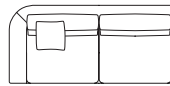

Occasional Chairs & Sofas

Lounge Chair (700mm Seat)

Ottoman (800mm Seat)

114

80

2 Seater (950mm Seat)

3 Seater (700mm Seat)

3 Seater (800mm Seat)

3 Seater (1200mm Seat)

234

254

284

284

Sofa Left Arm (800mm Seat)

Sofa Left Arm (950mm Seat)

Sofa Left Arm (700mm Seat)

Sofa Left Arm (800mm Seat)

Sofa Left Arm (1200mm Seat)

182

212

232

262

262

Corner (800mm Seat)

Corner Right Arm (700mm Seat)

Corner Right Arm (800mm Seat)

Corner Right Arm (1200mm Seat)

102

102

102

102