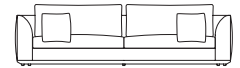

Occasional Chairs & Sofas

Lounge Chair (700mm Seat)

Ottoman (800mm Seat)

114

80

ER-LC

ER-OT-80

2 Seater (950mm Seat)

3 Seater (700mm Seat)

3 Seater (800mm Seat)

3 Seater (1200mm Seat)

234

ER-234-2

254

ER-254-3

284

ER-284-3

284

ER-284-2

Sofa Left Arm (800mm Seat)

Sofa Left Arm (950mm Seat)

Sofa Left Arm (700mm Seat)

Sofa Left Arm (800mm Seat)

Sofa Left Arm (1200mm Seat)