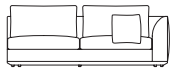

102

ER-264-3-CSR

102

ER-284-3-CSR

102

ER-284-2-CSR

Sofa Right Arm (800mm Seat) Sofa Right Arm (950mm Seat) Sofa Right Arm (700mm Seat) Sofa Right Arm (800mm Seat) Sofa Right Arm (1200mm Seat)

ER-182-R

ER-212-R

ER-232-R

ER-262-3-R

ER-262-2-R

Corner Left Arm (700mm Seat) Corner Left Arm (800mm Seat) Corner Left Arm (1200mm Seat) Corner (800mm Seat) Corner (30° Seat)

ER-264-3-CSL

ER-284-3-CSL

ER-284-2-CSL