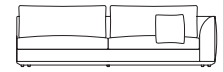

102

ER-264-3-CSR

102

ER-284-3-CSR

102

ER-284-2-CSR

Sofa Right Arm (800mm Seat) Sofa Right Arm (950mm Seat) Sofa Right Arm (700mm Seat) Sofa Right Arm (800mm Seat) Sofa Right Arm (1200mm Seat)

ER-182-R

ER-212-R

ER-232-R

ER-262-3-R

ER-262-2-R

Corner Left Arm (700mm Seat) Corner Left Arm (800mm Seat) Corner Left Arm (1200mm Seat) Corner (800mm Seat) Corner (30° Seat)

ER-264-3-CSL

ER-284-3-CSL

ER-284-2-CSL