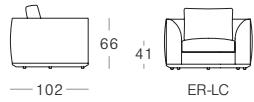

Occasional Chairs & Sofas

Lounge Chair (700mm Seat)

Ottoman (800mm Seat)

114

80

ER-LC

ER-OT-80

2 Seater (950mm Seat)