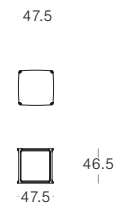

Coffee & Side
Tables

Coffee Table (Square)

ER-CTS120-T

Coffee Table (Rectangle)

ER-CTR160-T

Side Table (Square)

ER-CT80-T

Side Table (Square)