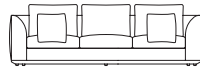

Occasional Chairs & Sofas

Lounge Chair (700mm Seat)

Ottoman (800mm Seat)

114

80

ER-LC

ER-OT-80

2 Seater (950mm Seat)

3 Seater (700mm Seat)

3 Seater (800mm Seat)

3 Seater (1200mm Seat)

234

ER-234-2

254

ER-254-3

284

ER-284-3

284

ER-284-2

Sofa Left Arm (800mm Seat)

Sofa Left Arm (950mm Seat)

Sofa Left Arm (700mm Seat)

Sofa Left Arm (800mm Seat)

Sofa Left Arm (1200mm Seat)