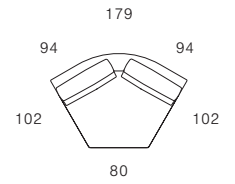

Sofa Right Arm (800mm Seat)   Sofa Right Arm (950mm Seat)   Sofa Right Arm (700mm Seat)   Sofa Right Arm (800mm Seat)   Sofa Right Arm (1200mm Seat)

Corner Left Arm (700mm Seat)   Corner Left Arm (800mm Seat)   Corner Left Arm (1200mm Seat)   Corner (800mm Seat)   Corner (30° Seat)