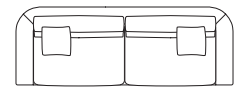

Occasional Chairs & Sofas

Lounge Chair (700mm Seat)

Ottoman (800mm Seat)

114

80

ER-LC

ER-OT-80

2 Seater (950mm Seat)

3 Seater (700mm Seat)

3 Seater (800mm Seat)

3 Seater (1200mm Seat)

234

ER-234-2

254

ER-254-3

284

ER-284-3

284

ER-284-2

Sofa Left Arm (800mm Seat)

Sofa Left Arm (950mm Seat)

Sofa Left Arm (700mm Seat)

Sofa Left Arm (800mm Seat)

Sofa Left Arm (1200mm Seat)