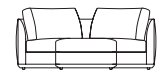

102

ER-264-3-CSR

102

ER-284-3-CSR

102

ER-284-2-CSR

Sofa Right Arm (800mm Seat) Sofa Right Arm (950mm Seat) Sofa Right Arm (700mm Seat) Sofa Right Arm (800mm Seat) Sofa Right Arm (1200mm Seat)

ER-182-R

ER-212-R

ER-232-R

ER-262-3-R

ER-262-2-R

Corner Left Arm (700mm Seat) Corner Left Arm (800mm Seat) Corner Left Arm (1200mm Seat) Corner (800mm Seat) Corner (30° Seat)

ER-264-3-CSL

ER-284-3-CSL

ER-284-2-CSL

ER-102-1-CS

ER-179-1-CS30

Modular Example

Products listed from top left to bottom right

- A.
- 1 Sofa Left Arm 800mm Seat (ER-262-3-L)
 - 1 Corner 800mm Seat (ER-102-1-CS)
 - 1 Sofa Right Arm 800mm Seat (ER-182-R)
- B.
- 1 Sofa Left Arm 800mm Seat (ER-182-L)
 - 1 Corner 30°Seat (ER-179-1-CS30)
 - 1 Sofa Right Arm 800mm Seat (ER-182-R)