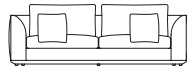

Occasional Chairs & Sofas

Lounge Chair (700mm Seat)

Ottoman (800mm Seat)

114

80

ER-LC

ER-OT-80

2 Seater (950mm Seat)

3 Seater (700mm Seat)

3 Seater (800mm Seat)

3 Seater (1200mm Seat)

234

ER-234-2

254

ER-254-3

284

ER-284-3

284

ER-284-2

Sofa Left Arm (800mm Seat)

Sofa Left Arm (950mm Seat)

Sofa Left Arm (700mm Seat)

Sofa Left Arm (800mm Seat)

Sofa Left Arm (1200mm Seat)