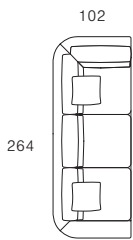

262

ER-262-2-L

Corner (800mm Seat)

Corner Right Arm (700mm Seat)

Corner Right Arm (800mm Seat)

Corner Right Arm (1200mm Seat)

102

ER-102-1-CS

102

ER-264-3-CSR

102

ER-284-3-CSR

102

ER-284-2-CSR

Sofa Right Arm (800mm Seat) Sofa Right Arm (950mm Seat) Sofa Right Arm (700mm Seat) Sofa Right Arm (800mm Seat) Sofa Right Arm (1200mm Seat)

ER-182-R

ER-212-R

ER-232-R

ER-262-3-R

ER-262-2-R

Corner Left Arm (700mm Seat) Corner Left Arm (800mm Seat) Corner Left Arm (1200mm Seat) Corner (800mm Seat) Corner (30° Seat)

ER-264-3-CSL

ER-284-3-CSL

ER-284-2-CSL

ER-102-1-CS

ER-179-1-CS30

Modular Example

Products listed from top left to bottom right

- A.
- 1 Sofa Left Arm 800mm Seat (ER-262-3-L)
 - 1 Corner 800mm Seat (ER-102-1-CS)
 - 1 Sofa Right Arm 800mm Seat (ER-182-R)
- B.
- 1 Sofa Left Arm 800mm Seat (ER-182-L)
 - 1 Corner 30°Seat (ER-179-1-CS30)
 - 1 Sofa Right Arm 800mm Seat (ER-182-R)