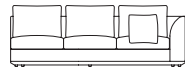

102

ER-264-3-CSR

102

ER-284-3-CSR

102

ER-284-2-CSR

Sofa Right Arm (800mm Seat) Sofa Right Arm (950mm Seat) Sofa Right Arm (700mm Seat) Sofa Right Arm (800mm Seat) Sofa Right Arm (1200mm Seat)

ER-182-R

ER-212-R

ER-232-R

ER-262-3-R

ER-262-2-R

Corner Left Arm (700mm Seat) Corner Left Arm (800mm Seat) Corner Left Arm (1200mm Seat) Corner (800mm Seat) Corner (30° Seat)

ER-264-3-CSL

ER-284-3-CSL

ER-284-2-CSL