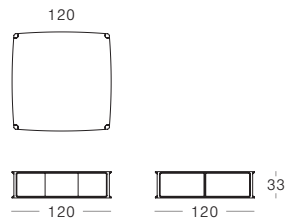

Coffee & Side
Tables

Coffee Table (Square)

ER-CTS120-T