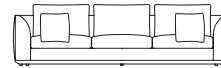

Occasional Chairs & Sofas

Lounge Chair (700mm Seat)

Ottoman (800mm Seat)

114

80

ER-LC

ER-OT-80

2 Seater (950mm Seat)

3 Seater (700mm Seat)

3 Seater (800mm Seat)

3 Seater (1200mm Seat)

234

ER-234-2

254

ER-254-3

284

ER-284-3

284

ER-284-2

Sofa Left Arm (800mm Seat)

Sofa Left Arm (950mm Seat)

Sofa Left Arm (700mm Seat)

Sofa Left Arm (800mm Seat)

Sofa Left Arm (1200mm Seat)