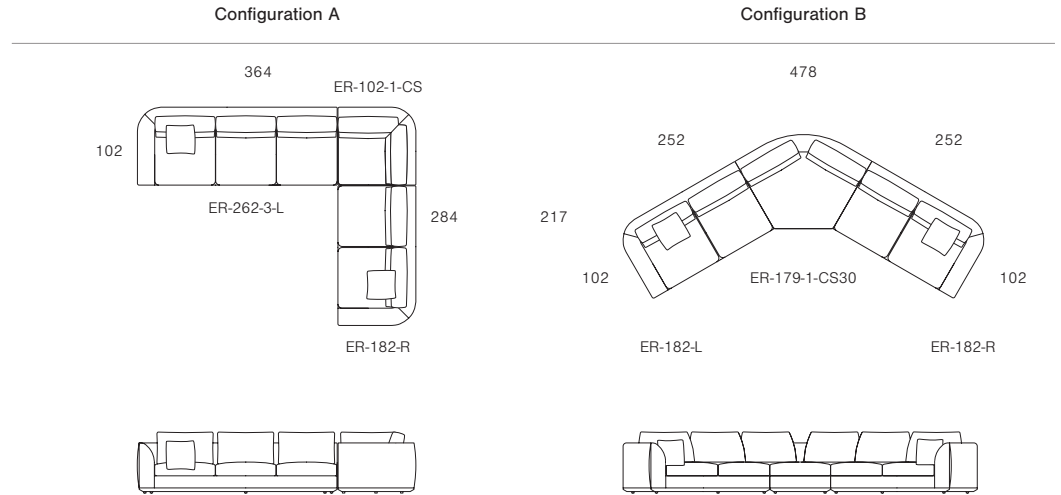

ER-212-R

ER-232-R

ER-262-3-R

ER-262-2-R

Corner Left Arm (700mm Seat) Corner Left Arm (800mm Seat) Corner Left Arm (1200mm Seat) Corner (800mm Seat) Corner (30° Seat)

ER-264-3-CSL

ER-284-3-CSL

ER-284-2-CSL

ER-102-1-CS

ER-179-1-CS30

Modular Example

Products listed from top left to bottom right

- A.
- 1 Sofa Left Arm 800mm Seat (ER-262-3-L)
 - 1 Corner 800mm Seat (ER-102-1-CS)
 - 1 Sofa Right Arm 800mm Seat (ER-182-R)
- B.
- 1 Sofa Left Arm 800mm Seat (ER-182-L)
 - 1 Corner 30°Seat (ER-179-1-CS30)
 - 1 Sofa Right Arm 800mm Seat (ER-182-R)

Modular components are available in left (L) or right (R) facing configurations and (C) indicates corner unit.

Add 'L' or 'R' to the end of product codes to specify their configuration. E.g. ER-182-L or ER-182-R