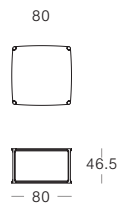

Coffee & Side
Tables

Coffee Table (Square)

ER-CTS120-T

Coffee Table (Rectangle)

ER-CTR160-T

Side Table (Square)

ER-CT80-T

Side Table (Square)