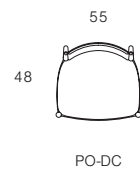

Side Chair

Technical

Discover Kett at
kettfurniture.com.au

Exclusive to Cosh Living
coshliving.com.au

Materials

Coffee Tables are solid oak, tops in solid oak or ceramic.

Chair frames crafted from solid ash, upholstered in fabric or leather of choice.

Timber Stains

Natural Oak, Light Walnut Exhibition & Smoked Oak

Lacquers

City, Mangrove & Ocean
(Available on coffee tables only)

Ceramics

Larsen, Amaranto, Muschio

Fabrics / Leathers

Choose from our curated collection of fabrics and leathers in all Cosh Living showrooms.