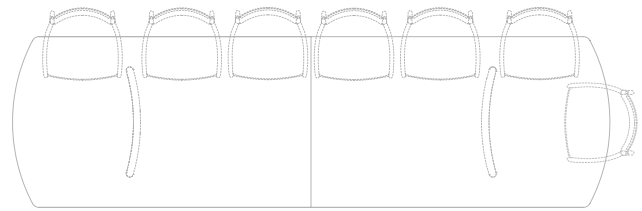

Chair Spacing

Portland Arc 4200 x 1200*

Portland Arc 4200
Seats 14
Distance between legs - 2400mm

*New Size Coming Soon

Portland Arc 3500 x 1100

Portland Arc 3500
Seats 12
Distance between legs - 1800mm

Portland Arc 3000 x 1100

Portland Arc 3000
Seats 10
Distance between legs - 1200mm

Portland Arc 2400 x 1100

Portland Arc 2400
Seats 6
Distance between legs - 1200mm

Note: Tables feature Portland Arm Chair

Technical

Discover Kett at
kettfurniture.com.au