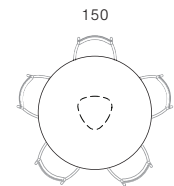

Dining Tables

4.2m Size Coming Soon*

Arc Dining Table*

PO-T240-T

PO-T300-T

PO-T350-T

PO-T420-T

Pedestal Dining Table

PO-T150-T

Technical

Discover Kett at kettfurniture.com.au

Exclusive to Cosh Living coshliving.com.au

*240, 300 & 350 Arc Dining Tables can be customised with a central join to facilitate access into apartment buildings.