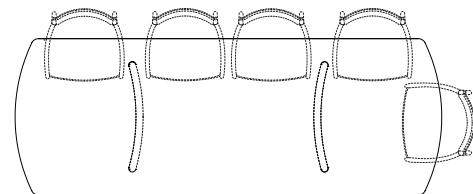

Chair Spacing

Portland Arc 4200 x 1200*

Portland Arc 4200
Seats 14
Distance between legs - 2400mm

*New Size Coming Soon

Portland Arc 3500 x 1100

Portland Arc 3500
Seats 12
Distance between legs - 1800mm

Portland Arc 3000 x 1100

Portland Arc 3000
Seats 10
Distance between legs - 1200mm

Portland Arc 2400 x 1100

Portland Arc 2400
Seats 6
Distance between legs - 1200mm

Note: Tables feature Portland Arm Chair

Technical

Discover Kett at
kettfurniture.com.au