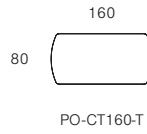

Arc Coffee Table (Timber)