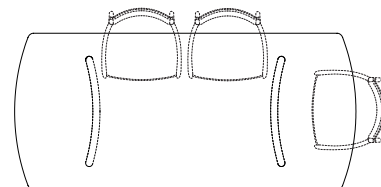

Chair Spacing

Portland Arc 4200 x 1200*

Portland Arc 4200
Seats 14
Distance between legs - 2400mm

*New Size Coming Soon

Portland Arc 3500 x 1100

Portland Arc 3500
Seats 12
Distance between legs - 1800mm

Portland Arc 3000 x 1100

Portland Arc 3000
Seats 10
Distance between legs - 1200mm

Portland Arc 2400 x 1100

Portland Arc 2400
Seats 6
Distance between legs - 1200mm

Note: Tables feature Portland Arm Chair

Technical

Discover Kett at
kettfurniture.com.au