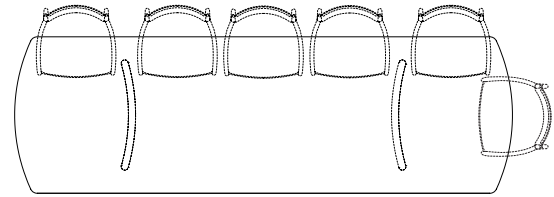

Chair Spacing

Portland Arc 4200 x 1200*

Portland Arc 4200
Seats 14
Distance between legs - 2400mm

*New Size Coming Soon

Portland Arc 3500 x 1100

Portland Arc 3500
Seats 12
Distance between legs - 1800mm

Portland Arc 3000 x 1100

Portland Arc 3000
Seats 10
Distance between legs - 1200mm

Portland Arc 2400 x 1100

Portland Arc 2400
Seats 6
Distance between legs - 1200mm

Note: Tables feature Portland Arm Chair

Technical

Discover Kett at
kettfurniture.com.au