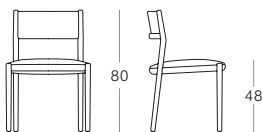

Coffee Tables

Coffee Table (Timber)

Coffee Table (Ceramic)

Arc Coffee Table (Timber)

Arc Coffee Table (Ceramic)

Chairs

Arm Chair

Side Chair

Chair Spacing

Portland Arc 4200 x 1200*

Portland Arc 4200
Seats 14
Distance between legs - 2400mm

*New Size Coming Soon

Portland Arc 3500 x 1100

Portland Arc 3500
Seats 12
Distance between legs - 1800mm

Portland Arc 3000 x 1100