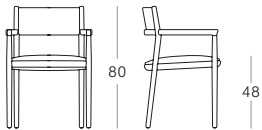

Coffee Tables

Coffee Table (Timber)

Coffee Table (Ceramic)

Arc Coffee Table (Timber)

Arc Coffee Table (Ceramic)

Chairs

Arm Chair

Side Chair

Chair Spacing

Portland Arc 4200 x 1200*

Portland Arc 4200
Seats 14
Distance between legs - 2400mm

*New Size Coming Soon

Portland Arc 3500 x 1100

Portland Arc 3500
Seats 12
Distance between legs - 1800mm

Portland Arc 3000 x 1100