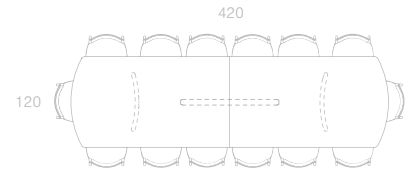

Dining Tables

4.2m Size Coming Soon*

Arc Dining Table*

PO-T240-T

PO-T300-T

PO-T350-T

PO-T420-T

Pedestal Dining Table

PO-T150-T

Technical

Discover Kett at kettfurniture.com.au

Exclusive to Cosh Living coshliving.com.au

*240, 300 & 350 Arc Dining Tables can be customised with a central join to facilitate access into apartment buildings.