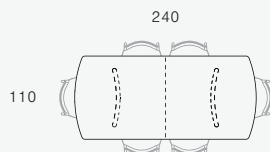

Arc Dining Table

PO-T240-T