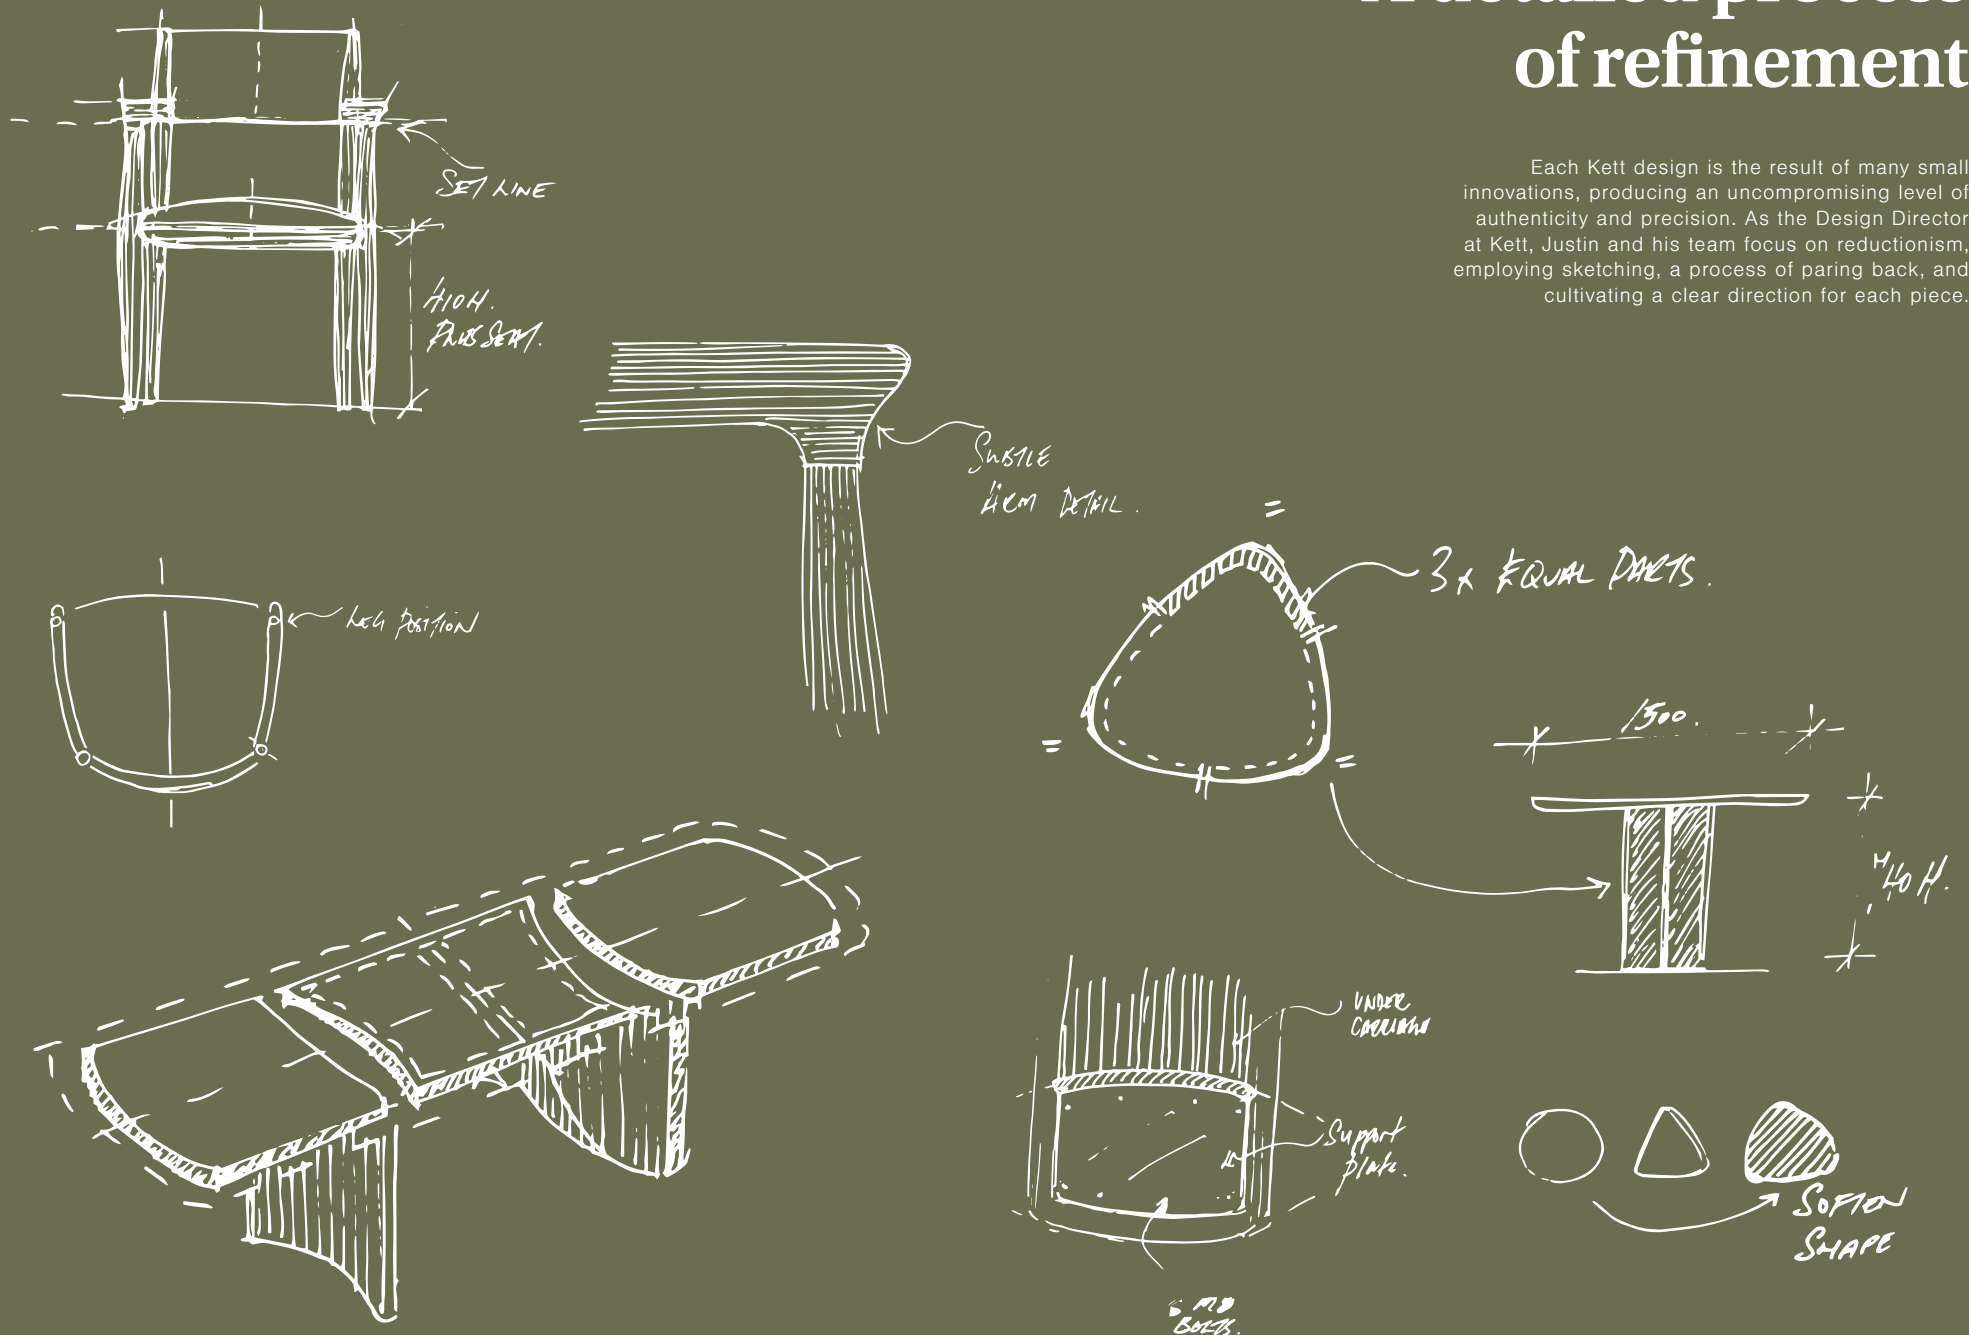

A detailed process of refinement

Each Kett design is the result of many small innovations, producing an uncompromising level of authenticity and precision. As the Design Director at Kett, Justin and his team focus on reductionism, employing sketching, a process of paring back, and cultivating a clear direction for each piece.