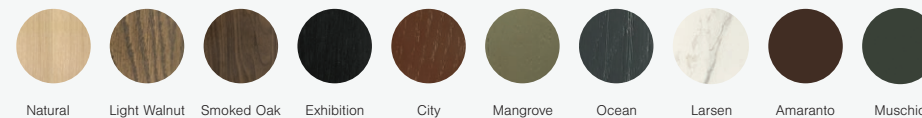

Exploration of Portland's landscape has inspired an expansion of the Kett finishes. Timber stains Natural, Light Walnut, Exhibition and new 'Smoked Oak' reveal the beauty of the natural grain. New lacquers in subdued tones City, Mangrove and Ocean provide a consistent contemporary finish while retaining an echo of the grain within. The updated range of ceramics provide a durable, non-porous surface in muted colourways.

Available in Natural, Light Walnut, Smoked Oak, Exhibition, City, Mangrove, Ocean & Larsen, Amaranto or Muschio Ceramic Top

Coffee Table (Timber)

PO-CT33-T

PO-CT39-T

Arc Coffee Table (Timber)

PO-CT31-AR-T

Coffee Table (Ceramic)

PO-CT33-C

PO-CT39-C

Arc Coffee Table (Ceramic)

PO-CT31-AR-C

Finishes Palette

Guide Only This is an indicative guide only. Please refer to physical Kett samples for a more accurate representation of actual finishes.