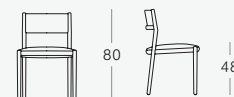

Portland Arc Coffee Table_Smoked Oak

Dining Tables

Dimensions (cm)

On request, tabletops can be made in two pieces for homes with reduced access.

Available in Natural, Light Walnut, Smoked Oak & Exhibition

Pedestal Table

PO-T150-T

Arc Dining Table

PO-T240-T

PO-T300-T

PO-T350-T

PO-T420-T

Dining Chairs

Dimensions (cm)

Available in Natural, Light Walnut, Smoked Oak & Exhibition

Armchair

PO-AC

Side Chair

PO-DC

Coffee Tables

Dimensions (cm)