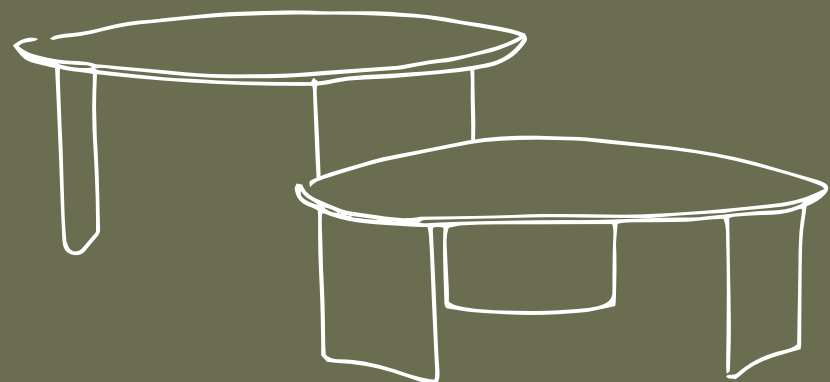

Portland Coffee Tables

Portland Coffee Tables

*The shoreline collects the rise and fall of vast oceans,
the rocks providing protection to the headland*

Designed & Made in Australia