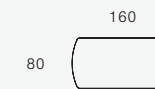

Dimensions (cm)

Available in Natural, Light Walnut, Smoked Oak & Exhibition

Armchair

PO-AC

Side Chair

PO-DC

Coffee Tables

Dimensions (cm)

Available in Natural, Light Walnut, Smoked Oak, Exhibition, City, Mangrove, Ocean & Larsen, Amaranto or Muschio Ceramic Top

Coffee Table (Timber)

PO-CT33-T

PO-CT39-T

Arc Coffee Table (Timber)

PO-CT31-AR-T

Coffee Table (Ceramic)