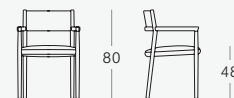

Pedestal Table

PO-T150-T

Arc Dining Table

PO-T240-T

PO-T300-T

PO-T350-T

PO-T420-T

Dining Chairs

Dimensions (cm)

Available in Natural, Light Walnut, Smoked Oak & Exhibition

Armchair

PO-AC

Side Chair

PO-DC

Coffee Tables

Dimensions (cm)