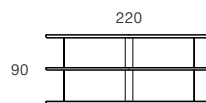

Shelving (Regular)

Large (220L): OTS-SR220