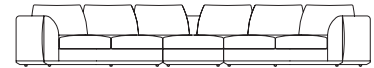

ER-102-1-CS

ER-179-1-CS30

Modular Example

Products listed from top left to bottom right

A.

- 1 Sofa Left Arm 800mm Seat (ER-262-3-L)
- 1 Corner 800mm Seat (ER-102-1-CS)
- 1 Sofa Right Arm 800mm Seat (ER-182-R)

B.

- 1 Sofa Left Arm 800mm Seat (ER-182-L)
- 1 Corner 30°Seat (ER-179-1-CS30)
- 1 Sofa Right Arm 800mm Seat (ER-182-R)

Configuration A

Configuration B

Technical

Discover Kett at

kettfurniture.com.au

Exclusive to Cosh Living