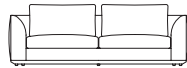

Occasional Chairs & Sofas

Lounge Chair (700mm Seat)

Ottoman (800mm Seat)

114

80

ER-LC

ER-OT-80

2 Seater (950mm Seat)

3 Seater (700mm Seat)

3 Seater (800mm Seat)

3 Seater (1200mm Seat)

234

254

284

284

ER-234-2

ER-254-3

ER-284-3

ER-284-2

Sofa Left Arm (800mm Seat)

Sofa Left Arm (950mm Seat)

Sofa Left Arm (700mm Seat)

Sofa Left Arm (800mm Seat)

Sofa Left Arm (1200mm Seat)