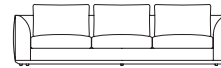

Occasional Chairs & Sofas

Lounge Chair (700mm Seat)

Ottoman (800mm Seat)

114

80

ER-LC

ER-OT-80

2 Seater (950mm Seat)

3 Seater (700mm Seat)

3 Seater (800mm Seat)

3 Seater (1200mm Seat)

234

254

284

284

ER-234-2

ER-254-3

ER-284-3

ER-284-2

Sofa Left Arm (800mm Seat)

Sofa Left Arm (950mm Seat)

Sofa Left Arm (700mm Seat)

Sofa Left Arm (800mm Seat)

Sofa Left Arm (1200mm Seat)