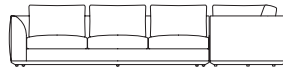

ER-102-1-CS

ER-179-1-CS30

Modular Example

Products listed from top left to bottom right

A.

- 1 Sofa Left Arm 800mm Seat (ER-262-3-L)
- 1 Corner 800mm Seat (ER-102-1-CS)
- 1 Sofa Right Arm 800mm Seat (ER-182-R)

B.

- 1 Sofa Left Arm 800mm Seat (ER-182-L)
- 1 Corner 30°Seat (ER-179-1-CS30)
- 1 Sofa Right Arm 800mm Seat (ER-182-R)

Configuration A

Configuration B

Technical

Discover Kett at

kettfurniture.com.au

Exclusive to Cosh Living