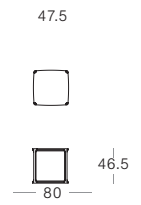

Coffee & Side
Tables

Coffee Table (Square)

ER-CTS120-T

Coffee Table (Rectangle)

ER-CTR160-T

Side Table (Square)

ER-CT80-T

Side Table (Square)