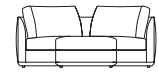

102

102

ER-102-1-CS

ER-264-3-CSR

ER-284-3-CSR

ER-284-2-CSR

Sofa Right Arm (800mm Seat) Sofa Right Arm (950mm Seat) Sofa Right Arm (700mm Seat) Sofa Right Arm (800mm Seat) Sofa Right Arm (1200mm Seat)

ER-182-R

ER-212-R

ER-232-R

ER-262-3-R

ER-262-2-R

Corner Left Arm (700mm Seat) Corner Left Arm (800mm Seat) Corner Left Arm (1200mm Seat) Corner (800mm Seat) Corner (30° Seat)

ER-264-3-CSL

ER-284-3-CSL

ER-284-2-CSL

ER-102-1-CS

ER-179-1-CS30

Modular Example

Products listed from top left to bottom right

A.

- 1 Sofa Left Arm 800mm Seat (ER-262-3-L)
- 1 Corner 800mm Seat (ER-102-1-CS)
- 1 Sofa Right Arm 800mm Seat (ER-182-R)