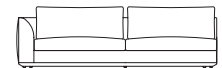

ER-262-2-L