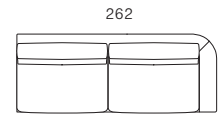

ER-262-3-L

ER-262-2-L

Corner (800mm Seat)

Corner Right Arm (700mm Seat)

Corner Right Arm (800mm Seat)

Corner Right Arm (1200mm Seat)

102

102

102

102

ER-102-1-CS

ER-264-3-CSR

ER-284-3-CSR

ER-284-2-CSR

Sofa Right Arm (800mm Seat) Sofa Right Arm (950mm Seat) Sofa Right Arm (700mm Seat) Sofa Right Arm (800mm Seat) Sofa Right Arm (1200mm Seat)

ER-182-R

ER-212-R

ER-232-R

ER-262-3-R

ER-262-2-R

Corner Left Arm (700mm Seat) Corner Left Arm (800mm Seat) Corner Left Arm (1200mm Seat) Corner (800mm Seat) Corner (30° Seat)

ER-264-3-CSL

ER-284-3-CSL

ER-284-2-CSL