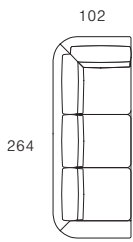

ER-262-3-L

ER-262-2-L

Corner (800mm Seat)

Corner Right Arm (700mm Seat)

Corner Right Arm (800mm Seat)

Corner Right Arm (1200mm Seat)

102

102

102

102

ER-102-1-CS

ER-264-3-CSR

ER-284-3-CSR

ER-284-2-CSR

Sofa Right Arm (800mm Seat) Sofa Right Arm (950mm Seat) Sofa Right Arm (700mm Seat) Sofa Right Arm (800mm Seat) Sofa Right Arm (1200mm Seat)

ER-182-R

ER-212-R

ER-232-R

ER-262-3-R

ER-262-2-R

Corner Left Arm (700mm Seat) Corner Left Arm (800mm Seat) Corner Left Arm (1200mm Seat) Corner (800mm Seat) Corner (30° Seat)

ER-264-3-CSL

ER-284-3-CSL

ER-284-2-CSL

ER-102-1-CS

ER-179-1-CS30

Modular Example

Products listed from top left to bottom right

A.

- 1 Sofa Left Arm 800mm Seat (ER-262-3-L)
- 1 Corner 800mm Seat (ER-102-1-CS)
- 1 Sofa Right Arm 800mm Seat (ER-182-R)