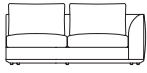

102

102

ER-102-1-CS

ER-264-3-CSR

ER-284-3-CSR

ER-284-2-CSR

Sofa Right Arm (800mm Seat) Sofa Right Arm (950mm Seat) Sofa Right Arm (700mm Seat) Sofa Right Arm (800mm Seat) Sofa Right Arm (1200mm Seat)

ER-182-R

ER-212-R

ER-232-R

ER-262-3-R

ER-262-2-R

Corner Left Arm (700mm Seat) Corner Left Arm (800mm Seat) Corner Left Arm (1200mm Seat) Corner (800mm Seat) Corner (30° Seat)

ER-264-3-CSL

ER-284-3-CSL

ER-284-2-CSL

ER-102-1-CS

ER-179-1-CS30

Modular Example

Products listed from top left to bottom right

A.

- 1 Sofa Left Arm 800mm Seat (ER-262-3-L)
- 1 Corner 800mm Seat (ER-102-1-CS)
- 1 Sofa Right Arm 800mm Seat (ER-182-R)