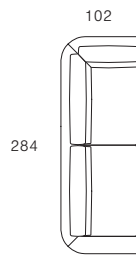

ER-262-3-L

ER-262-2-L

Corner (800mm Seat)

Corner Right Arm (700mm Seat)

Corner Right Arm (800mm Seat)

Corner Right Arm (1200mm Seat)

102

102

102

102

ER-102-1-CS

ER-264-3-CSR

ER-284-3-CSR

ER-284-2-CSR

Sofa Right Arm (800mm Seat) Sofa Right Arm (950mm Seat) Sofa Right Arm (700mm Seat) Sofa Right Arm (800mm Seat) Sofa Right Arm (1200mm Seat)

ER-182-R

ER-212-R

ER-232-R

ER-262-3-R

ER-262-2-R

Corner Left Arm (700mm Seat) Corner Left Arm (800mm Seat) Corner Left Arm (1200mm Seat) Corner (800mm Seat) Corner (30° Seat)

ER-264-3-CSL

ER-284-3-CSL

ER-284-2-CSL

ER-102-1-CS

ER-179-1-CS30

Modular Example

Products listed from top left to bottom right

A.

- 1 Sofa Left Arm 800mm Seat (ER-262-3-L)
- 1 Corner 800mm Seat (ER-102-1-CS)
- 1 Sofa Right Arm 800mm Seat (ER-182-R)