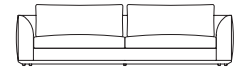

Occasional Chairs & Sofas

Lounge Chair (700mm Seat)

Ottoman (800mm Seat)

114

80

ER-LC

ER-OT-80

2 Seater (950mm Seat)

3 Seater (700mm Seat)

3 Seater (800mm Seat)

3 Seater (1200mm Seat)

234

254

284

284

ER-234-2

ER-254-3

ER-284-3

ER-284-2

Sofa Left Arm (800mm Seat)

Sofa Left Arm (950mm Seat)

Sofa Left Arm (700mm Seat)

Sofa Left Arm (800mm Seat)

Sofa Left Arm (1200mm Seat)