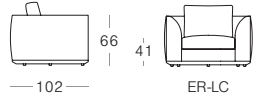

Occasional Chairs & Sofas

Lounge Chair (700mm Seat)

Ottoman (800mm Seat)

114

80

ER-LC

ER-OT-80

2 Seater (950mm Seat)