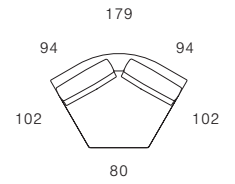

Sofa Right Arm (800mm Seat)   Sofa Right Arm (950mm Seat)   Sofa Right Arm (700mm Seat)   Sofa Right Arm (800mm Seat)   Sofa Right Arm (1200mm Seat)

Corner Left Arm (700mm Seat)   Corner Left Arm (800mm Seat)   Corner Left Arm (1200mm Seat)   Corner (800mm Seat)   Corner (30° Seat)