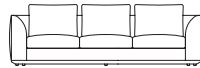

Occasional Chairs & Sofas

Lounge Chair (700mm Seat)

Ottoman (800mm Seat)

114

80

ER-LC

ER-OT-80

2 Seater (950mm Seat)

3 Seater (700mm Seat)

3 Seater (800mm Seat)

3 Seater (1200mm Seat)

234

254

284

284

ER-234-2

ER-254-3

ER-284-3

ER-284-2

Sofa Left Arm (800mm Seat)

Sofa Left Arm (950mm Seat)

Sofa Left Arm (700mm Seat)

Sofa Left Arm (800mm Seat)

Sofa Left Arm (1200mm Seat)