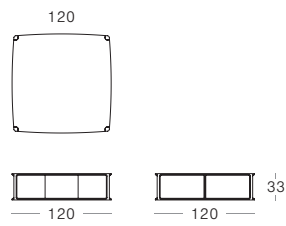

Coffee & Side
Tables

Coffee Table (Square)

ER-CTS120-T