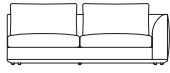

102

102

ER-102-1-CS

ER-264-3-CSR

ER-284-3-CSR

ER-284-2-CSR

Sofa Right Arm (800mm Seat) Sofa Right Arm (950mm Seat) Sofa Right Arm (700mm Seat) Sofa Right Arm (800mm Seat) Sofa Right Arm (1200mm Seat)

ER-182-R

ER-212-R

ER-232-R

ER-262-3-R

ER-262-2-R

Corner Left Arm (700mm Seat) Corner Left Arm (800mm Seat) Corner Left Arm (1200mm Seat) Corner (800mm Seat) Corner (30° Seat)

ER-264-3-CSL

ER-284-3-CSL

ER-284-2-CSL

ER-102-1-CS

ER-179-1-CS30

Modular Example

Products listed from top left to bottom right

A.

- 1 Sofa Left Arm 800mm Seat (ER-262-3-L)
- 1 Corner 800mm Seat (ER-102-1-CS)
- 1 Sofa Right Arm 800mm Seat (ER-182-R)