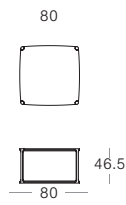

Coffee & Side
Tables

Coffee Table (Square)

ER-CTS120-T

Coffee Table (Rectangle)

ER-CTR160-T

Side Table (Square)

ER-CT80-T

Side Table (Square)