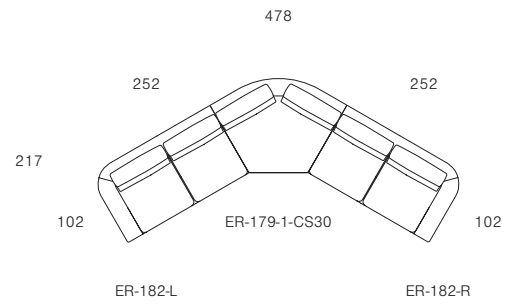

ER-212-R

ER-232-R

ER-262-3-R

ER-262-2-R

Corner Left Arm (700mm Seat) Corner Left Arm (800mm Seat) Corner Left Arm (1200mm Seat) Corner (800mm Seat) Corner (30° Seat)

ER-264-3-CSL

ER-284-3-CSL

ER-284-2-CSL

ER-102-1-CS

ER-179-1-CS30

Modular Example

Products listed from top left to bottom right

A.

- 1 Sofa Left Arm 800mm Seat (ER-262-3-L)
- 1 Corner 800mm Seat (ER-102-1-CS)
- 1 Sofa Right Arm 800mm Seat (ER-182-R)

B.

- 1 Sofa Left Arm 800mm Seat (ER-182-L)
- 1 Corner 30°Seat (ER-179-1-CS30)
- 1 Sofa Right Arm 800mm Seat (ER-182-R)

Configuration A

Configuration B

Technical

Discover Kett at

kettfurniture.com.au

Exclusive to Cosh Living