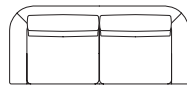

2 Seater (950mm Seat)

3 Seater (700mm Seat)

3 Seater (800mm Seat)

3 Seater (1200mm Seat)

234