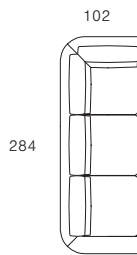

ER-262-3-L

ER-262-2-L

Corner (800mm Seat)

Corner Right Arm (700mm Seat)

Corner Right Arm (800mm Seat)

Corner Right Arm (1200mm Seat)

102

102

102

102

ER-102-1-CS

ER-264-3-CSR

ER-284-3-CSR

ER-284-2-CSR

Sofa Right Arm (800mm Seat) Sofa Right Arm (950mm Seat) Sofa Right Arm (700mm Seat) Sofa Right Arm (800mm Seat) Sofa Right Arm (1200mm Seat)

ER-182-R

ER-212-R

ER-232-R

ER-262-3-R

ER-262-2-R

Corner Left Arm (700mm Seat) Corner Left Arm (800mm Seat) Corner Left Arm (1200mm Seat) Corner (800mm Seat) Corner (30° Seat)

ER-264-3-CSL

ER-284-3-CSL

ER-284-2-CSL

ER-102-1-CS

ER-179-1-CS30

Modular Example

Products listed from top left to bottom right

A.

- 1 Sofa Left Arm 800mm Seat (ER-262-3-L)
- 1 Corner 800mm Seat (ER-102-1-CS)
- 1 Sofa Right Arm 800mm Seat (ER-182-R)