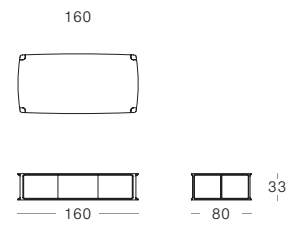

Coffee Table (Rectangle)

ER-CTR160-T