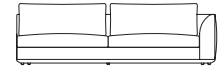

102

102

ER-102-1-CS

ER-264-3-CSR

ER-284-3-CSR

ER-284-2-CSR

Sofa Right Arm (800mm Seat) Sofa Right Arm (950mm Seat) Sofa Right Arm (700mm Seat) Sofa Right Arm (800mm Seat) Sofa Right Arm (1200mm Seat)

ER-182-R

ER-212-R

ER-232-R

ER-262-3-R

ER-262-2-R

Corner Left Arm (700mm Seat) Corner Left Arm (800mm Seat) Corner Left Arm (1200mm Seat) Corner (800mm Seat) Corner (30° Seat)

ER-264-3-CSL

ER-284-3-CSL

ER-284-2-CSL

ER-102-1-CS

ER-179-1-CS30

Modular Example

Products listed from top left to bottom right

A.

- 1 Sofa Left Arm 800mm Seat (ER-262-3-L)
- 1 Corner 800mm Seat (ER-102-1-CS)
- 1 Sofa Right Arm 800mm Seat (ER-182-R)