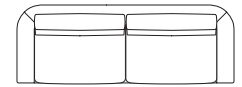

Occasional Chairs & Sofas

Lounge Chair (700mm Seat)

Ottoman (800mm Seat)

114

80

ER-LC

ER-OT-80

2 Seater (950mm Seat)

3 Seater (700mm Seat)

3 Seater (800mm Seat)

3 Seater (1200mm Seat)

234

254

284

284

ER-234-2

ER-254-3

ER-284-3

ER-284-2

Sofa Left Arm (800mm Seat)

Sofa Left Arm (950mm Seat)

Sofa Left Arm (700mm Seat)

Sofa Left Arm (800mm Seat)

Sofa Left Arm (1200mm Seat)