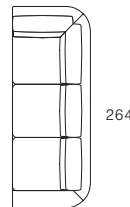

ER-254-3

ER-284-3

ER-284-2

Sofa Left Arm (800mm Seat)

Sofa Left Arm (950mm Seat)

Sofa Left Arm (700mm Seat)

Sofa Left Arm (800mm Seat)

Sofa Left Arm (1200mm Seat)

ER-262-3-L

ER-262-2-L

Corner (800mm Seat)

Corner Right Arm (700mm Seat)

Corner Right Arm (800mm Seat)

Corner Right Arm (1200mm Seat)

102

102

102

102

ER-102-1-CS

ER-264-3-CSR

ER-284-3-CSR

ER-284-2-CSR

Sofa Right Arm (800mm Seat) Sofa Right Arm (950mm Seat) Sofa Right Arm (700mm Seat) Sofa Right Arm (800mm Seat) Sofa Right Arm (1200mm Seat)

ER-182-R

ER-212-R

ER-232-R

ER-262-3-R

ER-262-2-R

Corner Left Arm (700mm Seat) Corner Left Arm (800mm Seat) Corner Left Arm (1200mm Seat) Corner (800mm Seat) Corner (30° Seat)

ER-264-3-CSL

ER-284-3-CSL

ER-284-2-CSL