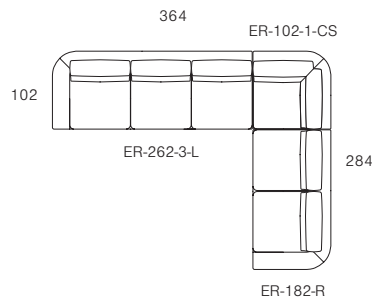

ER-212-R

ER-232-R

ER-262-3-R

ER-262-2-R

Corner Left Arm (700mm Seat) Corner Left Arm (800mm Seat) Corner Left Arm (1200mm Seat) Corner (800mm Seat) Corner (30° Seat)

ER-264-3-CSL

ER-284-3-CSL

ER-284-2-CSL

ER-102-1-CS

ER-179-1-CS30

Modular Example

Products listed from top left to bottom right

A.

- 1 Sofa Left Arm 800mm Seat (ER-262-3-L)
- 1 Corner 800mm Seat (ER-102-1-CS)
- 1 Sofa Right Arm 800mm Seat (ER-182-R)

B.

- 1 Sofa Left Arm 800mm Seat (ER-182-L)
- 1 Corner 30°Seat (ER-179-1-CS30)
- 1 Sofa Right Arm 800mm Seat (ER-182-R)

Configuration A

Configuration B

Technical

Discover Kett at

kettfurniture.com.au

Exclusive to Cosh Living