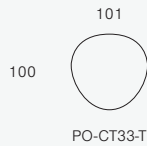

Coffee Table (Timber)