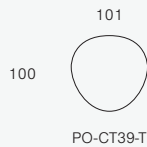

Coffee Table (Timber)