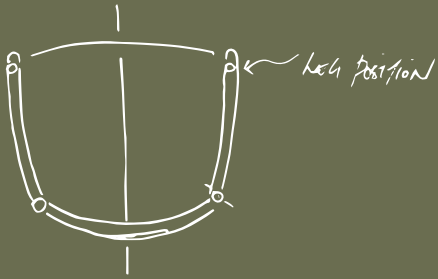

# A detailed process of refinement

Each Kett design is the result of many small innovations, producing an uncompromising level of authenticity and precision. As the Design Director at Kett, Justin and his team focus on reductionism, employing sketching, a process of paring back, and cultivating a clear direction for each piece.