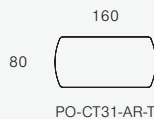

Arc Coffee Table (Timber)