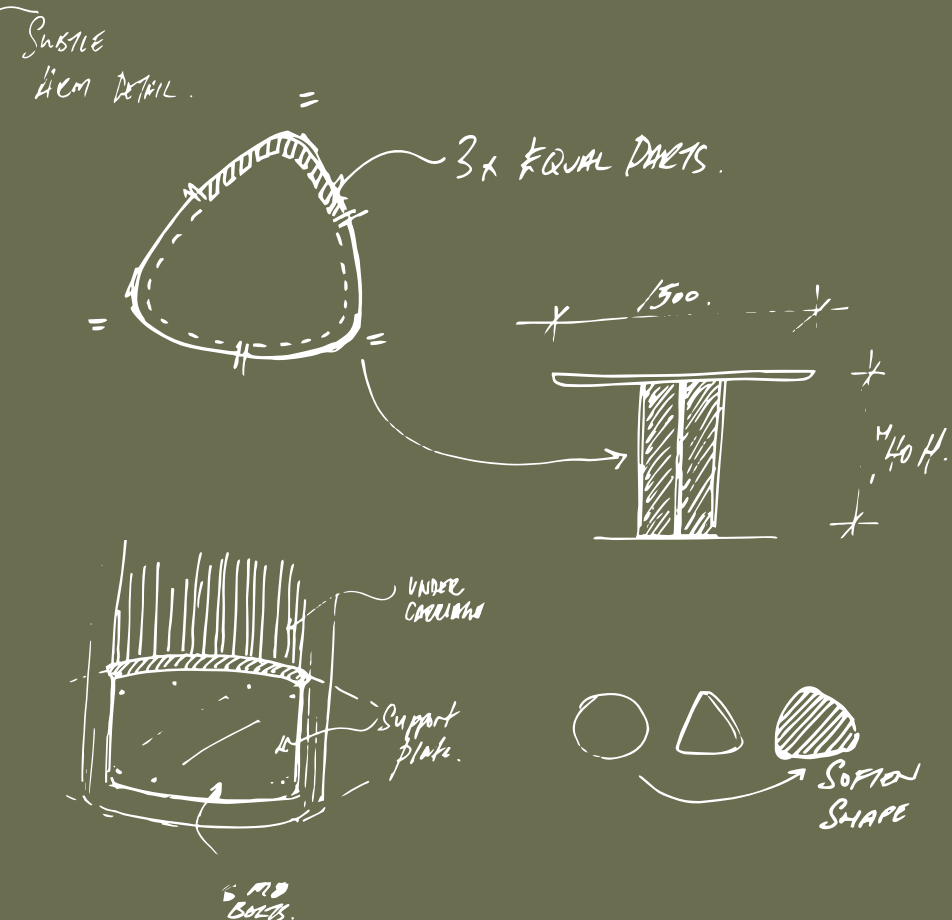

# A detailed process of refinement

Each Kett design is the result of many small innovations, producing an uncompromising level of authenticity and precision. As the Design Director at Kett, Justin and his team focus on reductionism, employing sketching, a process of paring back, and cultivating a clear direction for each piece.