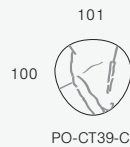

Coffee Table (Ceramic)