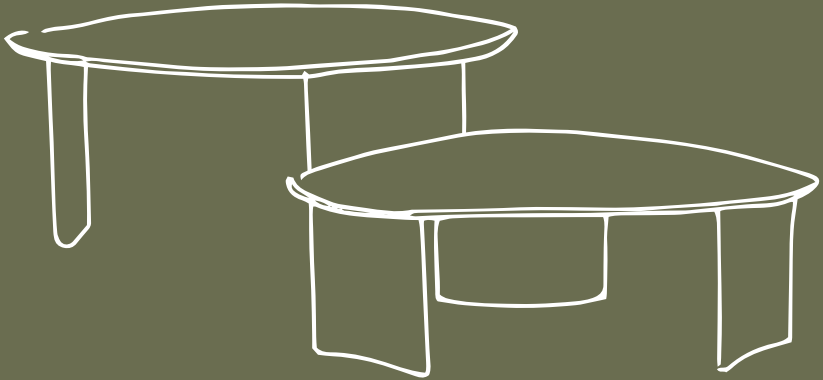

Portland Coffee Tables

Designed & Made in Australia