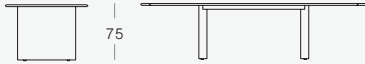

Dining Tables

Dimensions (cm)

On request, tabletops can be made in two pieces for homes with reduced access.

Available in Natural, Light Walnut, Smoked Oak & Exhibition