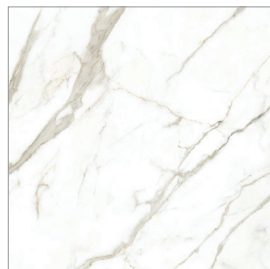

Timber

Natural

Light Walnut

Smoked Oak

Exhibition

Ceramic

Larsen

Calacatta Oro Venato

Bianco Statuario Venato

Marquinia

Amaranto

Muschio

Guide Only

This is an indicative guide only.
Please refer to physical Kett samples
for a more accurate representation of
actual finishes.

Powdercoat

City (Red)

Guide Only

This is an indicative guide only.
Please refer to physical Kett samples
for a more accurate representation of
actual finishes.

Timber Look (Frame Collections)

Natural Oak

Light Walnut

Charcoal Oak