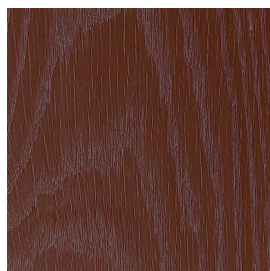

Bianco Statuario Venato

Marquinia

Amaranto

Muschio

Guide Only

This is an indicative guide only.
Please refer to physical Kett samples
for a more accurate representation of
actual finishes.

Powdercoat

City (Red)

Mangrove (Green)

Ocean (Blue)

Black

White

Lacquer

City (Red)

Mangrove (Green)

Ocean (Blue)

Guide Only

This is an indicative guide only.
Please refer to physical Kett samples
for a more accurate representation of
actual finishes.

Timber Look (Frame Collections)

Natural Oak

Light Walnut

Charcoal Oak