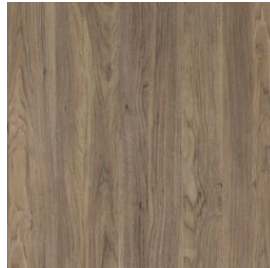

Guide Only

This is an indicative guide only.
Please refer to physical Kett samples
for a more accurate representation of
actual finishes.

Timber Look (Frame Collections)

Natural Oak

Light Walnut

Charcoal Oak