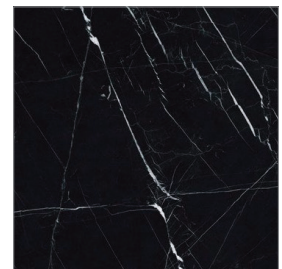

Timber

Natural

Light Walnut

Smoked Oak

Exhibition

Ceramic

Larsen

Calacatta Oro Venato

Bianco Statuario Venato

Marquinia

Amaranto

Muschio

Guide Only

This is an indicative guide only.
Please refer to physical Kett samples
for a more accurate representation of
actual finishes.

Powdercoat

City (Red)

Mangrove (Green)

Ocean (Blue)

Black

White

Lacquer

City (Red)

Mangrove (Green)

Ocean (Blue)

Guide Only

This is an indicative guide only.
Please refer to physical Kett samples
for a more accurate representation of
actual finishes.

Timber Look (Frame Collections)

Natural Oak

Light Walnut

Charcoal Oak