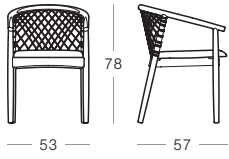

Forrest

Design by Justin Hutchinson
for Kett
2020

Dining

Sweeping coastline bounded by grassy plains, woven and soft.

The Forrest outdoor collection is defined by its delicate timber features and sweeping curves. Encompassing refined dining tables with teak or ceramic tops, sofas and occasional pieces.

Chairs

Armchair

Tables

Round Table (Teak)

Round Table (Ceramic)

130

FO-T130-TT

130