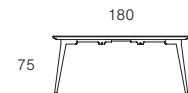

Fixed

Fixed Desk 70D (Leather)

S-AI-180-FDESK-L

Standalone

Standalone 80D (Leather)