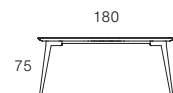

Fixed

Fixed Desk 70D (Leather)

S-AI-180-FDESK-L

Standalone

Standalone 80D (Leather)

S-AI-180-SDESK-L

Technical

Discover Kett at
kettfurniture.com.au