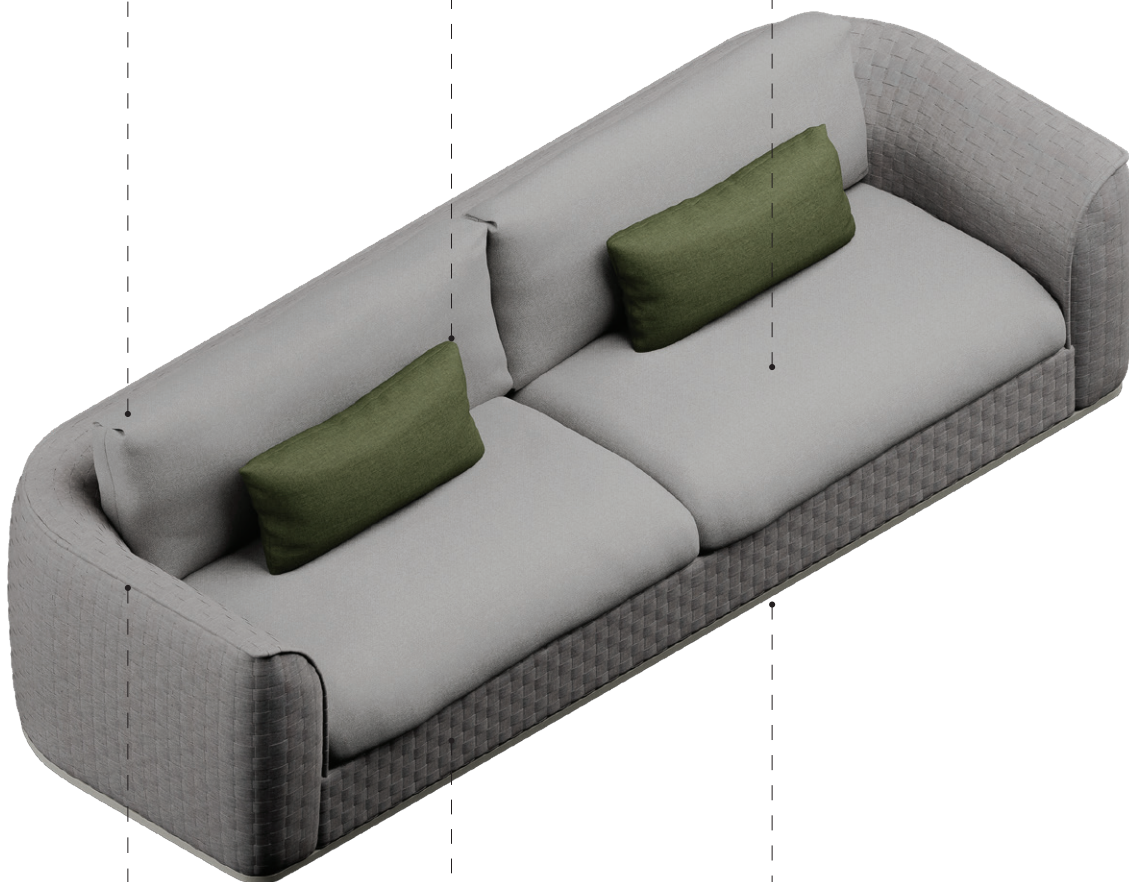

Seat & back cushions consist of all weather reticulated foams surrounded with 200 grams of Dacron, providing ultimate breathability & drainage.

The sofa frame is uniquely hand woven with a twitchell UV stable rope.

Fabrics

Choose from our curated range of durable outdoor fabrics.

Back Cushion

The Back Cushion is the softest, made from a combination of cut foams, providing comfort when sitting back into the sofa.

Lumber Cushion

Provides support for the lower back and allows for adjustment of sofa depth to suit the user's height and proportions, ensuring comfort and customisation.

Base Cushion

Featuring a base cushion with a composition of 5 different foam and material densities, designed with consideration for the initial sit, ongoing comfort, and ease of departure from the sofa.

Expressed Seam

Defining the signature lines of Apollo.

Woven Outer

460 meters of intricately hand-woven UV stable rope, taking skilled craftspeople 40 hours to complete.

Aluminium Base

Available in two powder coat colours for personalisation to suit your space, while being a durable foundation for the sofa.