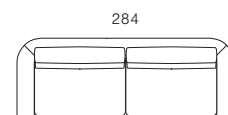

Unwind in Apollo lounge chair, recline on the 2-seat sofa, or gather on the generous 3-seat sofa.

Occasional Chairs & Sofas

Lounge Chair (700mm Seat)

2 Seater (950mm Seat)

3 Seater (1200mm Seat)

AP-1S-A

AP-2S-A