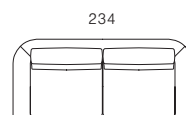

Unwind in Apollo lounge chair, recline on the 2-seat sofa, or gather on the generous 3-seat sofa.

Occasional Chairs & Sofas

Lounge Chair (700mm Seat)

2 Seater (950mm Seat)

3 Seater (1200mm Seat)

AP-1S-A

AP-2S-A