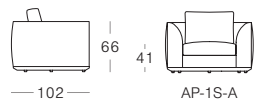

Unwind in Apollo lounge chair, recline on the 2-seat sofa, or gather on the generous 3-seat sofa.

Occasional Chairs & Sofas

Lounge Chair (700mm Seat)

2 Seater (950mm Seat)

3 Seater (1200mm Seat)

AP-1S-A

AP-2S-A