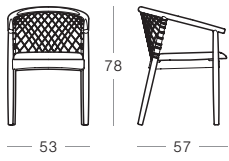

Forrest

Design by Justin Hutchinson
for Kett
2020

Dining

Sweeping coastline bounded by grassy plains, woven and soft.

The Forrest outdoor collection is defined by its delicate timber features and sweeping curves. Encompassing refined dining tables with teak or porcelain tops, sofas and occasional pieces.

Chairs

Armchair

Tables

Round Table (Teak)

Round Table (Porcelain)

130

FO-T130-T-T

130