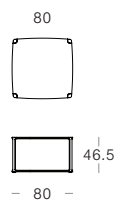

Coffee & Side
Tables

Coffee Table (Square)

ER-CTS120-T

Side Table (Square)

ER-CT80-T

Side Table (Square)

ER-ST-T

Technical