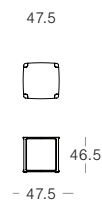

Coffee & Side
Tables

Coffee Table (Square)

ER-CTS120-T

Side Table (Square)

ER-CT80-T

Side Table (Square)

ER-ST-T

Technical