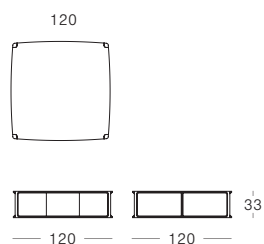

Coffee & Side
Tables

Coffee Table (Square)

ER-CTS120-T

Side Table (Square)

Side Table (Square)

Technical

Discover Kett at
kettfurniture.com.au

Exclusive to Cosh Living
coshliving.com.au

Materials

Side & Coffee Tables: Timber base constructed from Solid Oak & Oak Veneer.

Timber Stains

Natural Oak, Lt Walnut, Exhibition.