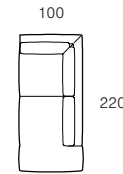

Modular Components

Sofa Left Arm

Chaise Right

OT-210-L

OT-210-L

OT-115-CHR

Seat Cushion Size - 950mm

Sofa Left Arm

Sofa Left Arm

Corner Sofa Right Arm

Chaise Sofa Right

Chaise Right

OT-180-L

OT-260-L

OT-278-CSR

OT-220-CHSR

OT-100-CHR

Seat Cushion Size - 800mm

Trestle Coffee Table (Square)

Trestle Coffee Table (Rectangular)

Side Table

Coffee Table (Round)

OT-CTSQ

160 x 80 : OT-CT160
120 x 65 : OT-CT120