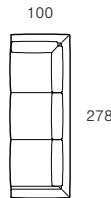

Modular Components

Sofa Left Arm

Chaise Right

OT-210-L

OT-210-L

OT-115-CHR

Seat Cushion Size - 950mm

Sofa Left Arm

Sofa Left Arm

Corner Sofa Right Arm

Chaise Sofa Right

Chaise Right

OT-180-L

OT-260-L

OT-278-CSR

OT-220-CHSR

OT-100-CHR

Seat Cushion Size - 800mm

Trestle Coffee Table (Square)

Trestle Coffee Table (Rectangular)

Side Table

Coffee Table (Round)

OT-CTSQ

160 x 80 : OT-CT160
120 x 65 : OT-CT120