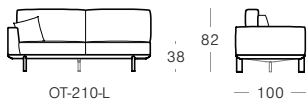

Sofas, Chairs & Ottomans

2 Seater (950mm Seat)

3 Seater (700mm Seat)

3 Seater (800mm Seat)

OT-228

OT-228

OT-248

OT-278

Lounge Chair

Ottoman (900mm)

Ottoman (700mm Seat)

Ottoman (800mm Seat)

OT-LC

OT-90-O

OT-70-O

OT-80-O

Modular Components

Sofa Left Arm

Chaise Right

OT-210-L

OT-210-L

OT-115-CHR

Seat Cushion Size - 950mm

Sofa Left Arm

Sofa Left Arm

Corner Sofa Right Arm

Chaise Sofa Right

Chaise Right

OT-180-L

OT-260-L

OT-278-CSR

OT-220-CHSR