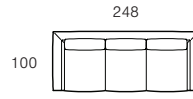

Sofas, Chairs & Ottomans

2 Seater (950mm Seat)

3 Seater (700mm Seat)

3 Seater (800mm Seat)

OT-228

OT-228

OT-248

OT-278

Lounge Chair

Ottoman (900mm)

Ottoman (700mm Seat)

Ottoman (800mm Seat)

OT-LC

OT-90-O

OT-70-O

OT-80-O