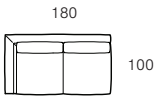

Lounge Chair

Ottoman (900mm)

Ottoman (700mm Seat)

Ottoman (800mm Seat)

OT-LC

OT-90-O

OT-70-O

OT-80-O

Modular Components

Sofa Left Arm

Chaise Right

OT-210-L

OT-210-L

OT-115-CHR

Seat Cushion Size - 950mm

Sofa Left Arm

Sofa Left Arm

Corner Sofa Right Arm

Chaise Sofa Right

Chaise Right

OT-180-L

OT-260-L

OT-278-CSR

OT-220-CHSR

OT-100-CHR

Seat Cushion Size - 800mm

Trestle Coffee Table (Square)

Trestle Coffee Table (Rectangular)

Side Table

Coffee Table (Round)

OT-CTSQ

160 x 80 : OT-CT160
120 x 65 : OT-CT120