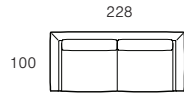

Sofas, Chairs & Ottomans

2 Seater (950mm Seat)

3 Seater (700mm Seat)

3 Seater (800mm Seat)

OT-228

OT-228

OT-248

OT-278

Lounge Chair

Ottoman (900mm)

Ottoman (700mm Seat)

Ottoman (800mm Seat)

OT-LC

OT-90-O

OT-70-O

OT-80-O