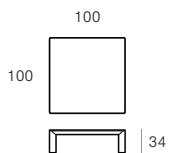

Modular Components

Sofa Left Arm

Chaise Right

OT-210-L

OT-210-L

OT-115-CHR

Seat Cushion Size - 950mm

Sofa Left Arm

Sofa Left Arm

Corner Sofa Right Arm

Chaise Sofa Right

Chaise Right

OT-180-L

OT-260-L

OT-278-CSR

OT-220-CHSR

OT-100-CHR

Seat Cushion Size - 800mm

Trestle Coffee Table (Square)

Trestle Coffee Table (Rectangular)

Side Table

Coffee Table (Round)

OT-CTSQ

160 x 80 : OT-CT160
120 x 65 : OT-CT120