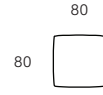

Sofas, Chairs & Ottomans

2 Seater (950mm Seat)

3 Seater (700mm Seat)

3 Seater (800mm Seat)

OT-228

OT-228

OT-248

OT-278

Lounge Chair

Ottoman (900mm)

Ottoman (700mm Seat)

Ottoman (800mm Seat)

OT-LC

OT-90-O

OT-70-O

OT-80-O