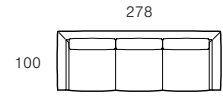

Sofas, Chairs & Ottomans

2 Seater (950mm Seat)

3 Seater (700mm Seat)

3 Seater (800mm Seat)

OT-228

OT-228

OT-248

OT-278

Lounge Chair

Ottoman (900mm)

Ottoman (700mm Seat)

Ottoman (800mm Seat)

OT-LC

OT-90-O

OT-70-O

OT-80-O