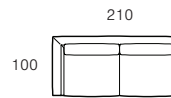

Sofas, Chairs & Ottomans

2 Seater (950mm Seat)

3 Seater (700mm Seat)

3 Seater (800mm Seat)

OT-228

OT-228

OT-248

OT-278

Lounge Chair

Ottoman (900mm)

Ottoman (700mm Seat)

Ottoman (800mm Seat)

OT-LC

OT-90-O

OT-70-O

OT-80-O

Modular Components

Sofa Left Arm

Chaise Right

OT-210-L

OT-210-L

OT-115-CHR

Seat Cushion Size - 950mm

Sofa Left Arm