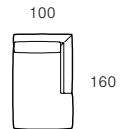

Modular Components

Sofa Left Arm

Chaise Right

OT-210-L

OT-210-L

OT-115-CHR

Seat Cushion Size - 950mm

Sofa Left Arm

Sofa Left Arm

Corner Sofa Right Arm

Chaise Sofa Right

Chaise Right

OT-180-L

OT-260-L

OT-278-CSR

OT-220-CHSR

OT-100-CHR

Seat Cushion Size - 800mm

Trestle Coffee Table (Square)

Trestle Coffee Table (Rectangular)

Side Table

Coffee Table (Round)

OT-CTSQ

160 x 80 : OT-CT160
120 x 65 : OT-CT120