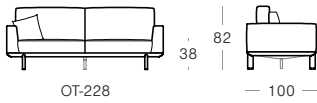

Sofas, Chairs & Ottomans

2 Seater (950mm Seat)

3 Seater (700mm Seat)

3 Seater (800mm Seat)

OT-228

OT-228

OT-248

OT-278

Lounge Chair

Ottoman (900mm)

Ottoman (700mm Seat)

Ottoman (800mm Seat)

OT-LC

OT-90-O

OT-70-O

OT-80-O