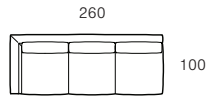

Modular Components

Sofa Left Arm

Chaise Right

OT-210-L

OT-210-L

OT-115-CHR

Seat Cushion Size - 950mm

Sofa Left Arm

Sofa Left Arm

Corner Sofa Right Arm

Chaise Sofa Right

Chaise Right

OT-180-L

OT-260-L

OT-278-CSR

OT-220-CHSR

OT-100-CHR

Seat Cushion Size - 800mm

Trestle Coffee Table (Square)

Trestle Coffee Table (Rectangular)

Side Table

Coffee Table (Round)

OT-CTSQ

160 x 80 : OT-CT160
120 x 65 : OT-CT120