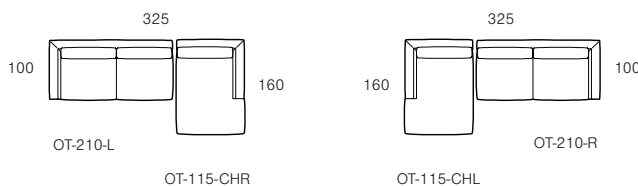

OT-100-CHR

Seat Cushion Size - 800mm

Trestle Coffee Table (Square)

Trestle Coffee Table (Rectangular)

Side Table

Coffee Table (Round)

OT-CTSQ

160 x 80 : OT-CT160
120 x 65 : OT-CT120

OT-ST

1000mm Ø : OT-CT100
700mm Ø : OT-CT70

Modular Examples

Products listed from top left to bottom right

- A.
 1 x Sofa Left Arm (OT-210-L)
 1 x Chaise Right (OT-115-CHR)

- B.
 1 x Chaise Left (OT-115-CHL)
 1 x Sofa Right Arm (OT-210-R)