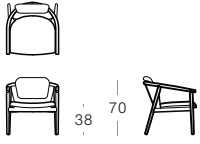

Sofas, Chairs & Ottomans

2 Seater (950mm Seat)

3 Seater (700mm Seat)

3 Seater (800mm Seat)

OT-228

OT-228

OT-248

OT-278

Lounge Chair

Ottoman (900mm)

Ottoman (700mm Seat)

Ottoman (800mm Seat)

OT-LC

OT-90-O

OT-70-O

OT-80-O