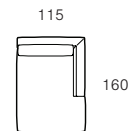

Lounge Chair

Ottoman (900mm)

Ottoman (700mm Seat)

Ottoman (800mm Seat)

OT-LC

OT-90-O

OT-70-O

OT-80-O

Modular Components

Sofa Left Arm

Chaise Right

OT-210-L

OT-210-L

OT-115-CHR

Seat Cushion Size - 950mm

Sofa Left Arm

Sofa Left Arm

Corner Sofa Right Arm

Chaise Sofa Right

Chaise Right

OT-180-L

OT-260-L

OT-278-CSR

OT-220-CHSR

OT-100-CHR

Seat Cushion Size - 800mm

Trestle Coffee Table (Square)

Trestle Coffee Table (Rectangular)

Side Table

Coffee Table (Round)

OT-CTSQ

160 x 80 : OT-CT160
120 x 65 : OT-CT120