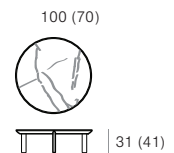

1000mm Ø : OT-CT100
700mm Ø : OT-CT70