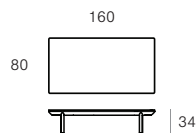

Modular Components

Sofa Left Arm

Chaise Right

OT-210-L

OT-210-L

OT-115-CHR

Seat Cushion Size - 950mm

Sofa Left Arm

Sofa Left Arm

Corner Sofa Right Arm

Chaise Sofa Right

Chaise Right

OT-180-L

OT-260-L

OT-278-CSR

OT-220-CHSR

OT-100-CHR

Seat Cushion Size - 800mm

Trestle Coffee Table (Square)

Trestle Coffee Table (Rectangular)

Side Table

Coffee Table (Round)

OT-CTSQ

160 x 80 : OT-CT160
120 x 65 : OT-CT120

OT-ST

1000mm Ø : OT-CT100
700mm Ø : OT-CT70

Modular Examples

Products listed from top left to bottom right

- A.
 1 x Sofa Left Arm (OT-210-L)
 1 x Chaise Right (OT-115-CHR)

- B.
 1 x Chaise Left (OT-115-CHL)
 1 x Sofa Right Arm (OT-210-R)