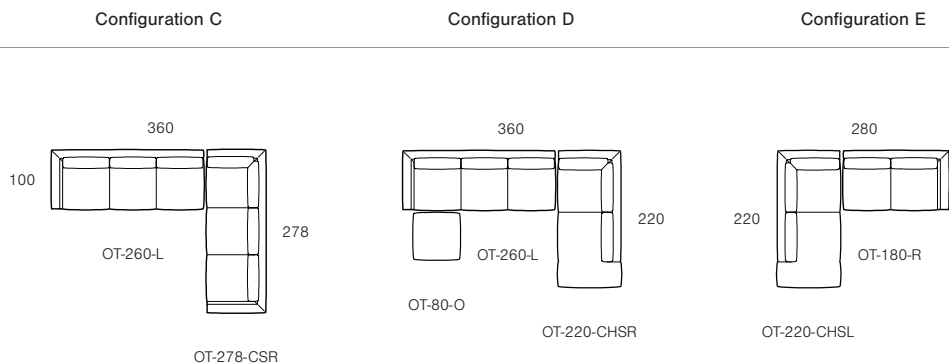

- B.
  1 x Chaise Left (OT-115-CHL)
  1 x Sofa Right Arm (OT-210-R)

- C.
  1 x Sofa Left Arm (OT-260-L)
  1 x Corner Sofa Right Arm (OT-278-CSR)