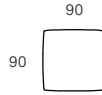

Sofas, Chairs & Ottomans

2 Seater (950mm Seat)

3 Seater (700mm Seat)

3 Seater (800mm Seat)

OT-228

OT-228

OT-248

OT-278

Lounge Chair

Ottoman (900mm)

Ottoman (700mm Seat)

Ottoman (800mm Seat)

OT-LC

OT-90-O

OT-70-O

OT-80-O