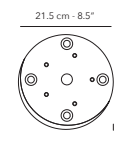

PROTECTION Waterproof protection cover included.
Sunbrella® Surlast black with embroidery.

All dimensions do not include the parasol base.

* LOXX® to easily attach and remove the canopy from the frame.

125 kg
275.5 lbs

IN GROUND BASE

Anchored in the ground with concrete.
Fixed and cannot be moved.

BASE

- 80 x 80 x 5.5 cm - 31.5 x 31.5 x 2.2"
- Silk grey granite bush hammered.
- Base with four wheels that rotate 360°, each with a brake to secure the umbrella.