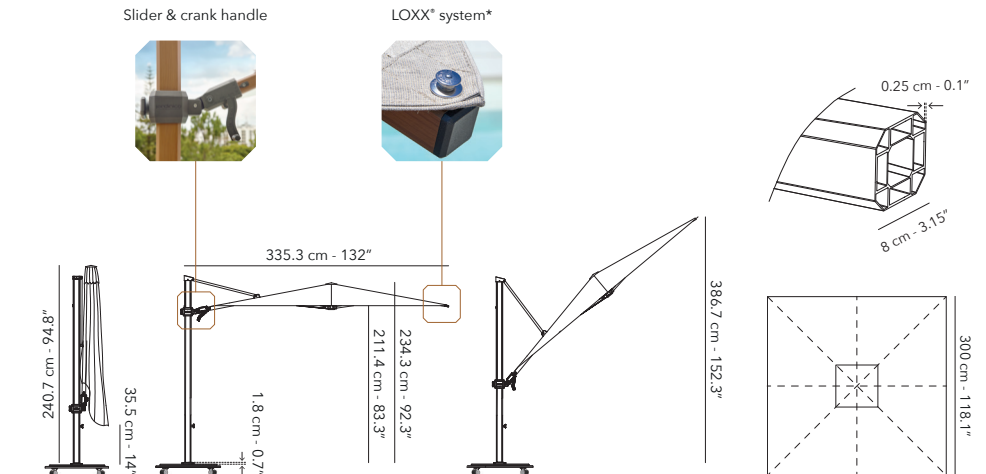

COMBINATION 1

Frame charcoal
Canopy night

COMBINATION 2

Frame white
Canopy natural

COMBINATION 3

Frame anthracite
Canopy gris nature

COMBINATION 4

Frame latte
Canopy latte

jardinico®
CARACTÈRE

JCP.301 - 300 x 300 cm - free pole

The most iconic models from Caractère. Three Series includes umbrellas that are the heart of your garden, perfect for shelter and protection from the sun. Every model is extremely convenient to move and operate. Via the slider, you can easily move this parasol into every desired position and turn 360° without having to move its base. Tilt in height or left and right, depending on what time of day and the position of the sun. The sleek, octagonal design of Caractère is reflected in all parts and provides a modern, industrial look.

FRAME Free pole umbrella with crank handle.
Pole & ribs are aluminium powder coated.
Pole profile: 80 x 80 x 2,3 mm, 3,5 x 3,5 x 0,09".
Ribs profile: 22 x 22 x 1,6 mm, 0,9 x 0,9 x 0,06".

CANOPY 320g/m² Sunbrella® Plus, 100% solution dyed acrylic.

BASE Hot galvanized steel plate, powder coated.

TILT & ROTATION Tilt in height, left and right and rotate 360° around its pole.

WIND SPEED 58 km/h, 36 mph - Maximum wind speed to which the umbrella may be exposed.

PROTECTION Waterproof protection cover included.
Sunbrella® Surlast black with embroidery.

All dimensions do not include the parasol base.

* LOXX® to easily attach and remove the canopy from the frame.