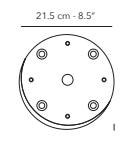

FLOOR FIXING PLATE

Anchored in the ground with concrete.
Fixed and cannot be moved.