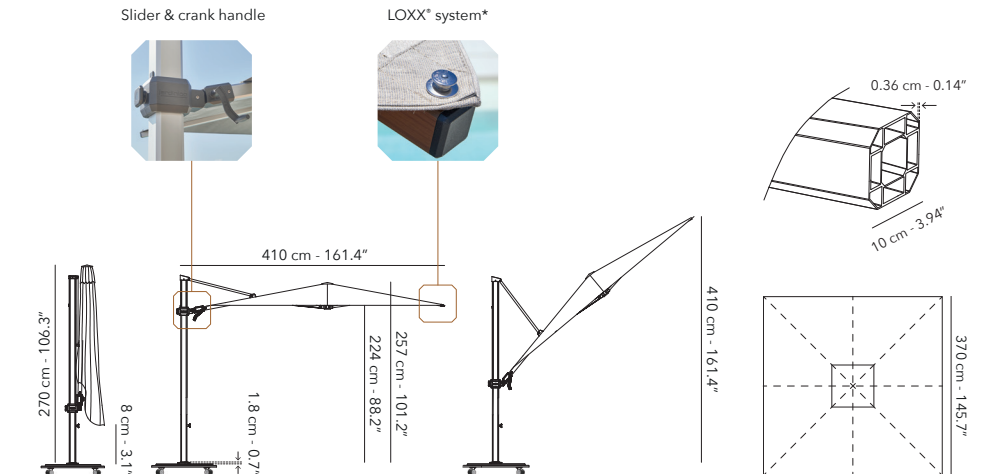

IN GROUND BASE

Anchored in the ground with concrete.
Fixed and cannot be moved.

BASE

- 80 x 80 x 5.5 cm - 31.5 x 31.5 x 2.2"
- Silk grey granite bush hammered.
- Base with four wheels that rotate 360°, each with a brake to secure the umbrella.

COMBINATION 4

Frame latte
Canopy latte

jardinico®
CARACTÈRE

JCP.401 - 370 x 370 cm - free pole

Four series is home to a variety of environments all over the world, both for private use and large projects such as hotels, public buildings, resorts and pool areas. An exceptionally sturdy outdoor sunshade with an elegant and luxurious appearance. Supported by a 245 kg base and its dimensions, this series is the perfect marriage between Belgian design, enormous strength and guaranteed quality. Every model offers a great deal of shade and is easy to operate and maintain. Choose a colour that expresses your style and personality.

- FRAME** Free pole umbrella with crank handle. Pole & ribs are aluminium powder coated.
Pole profile: 100 x 100 x 3,5 mm, 3,9 x 3,9 x 0,2".
Ribs profile: 32 x 32 x 1,6 mm, 1,2 x 1,2 x 0,06".
- CANOPY** 320g/m² Sunbrella® Plus, 100% solution dyed acrylic.
- BASE** Hot galvanized steel plate, powder coated.
- TILT & ROTATION** Tilt in height and can rotate 360° around its pole.
- WIND SPEED** 58 km/h, 36 mph - Maximum wind speed to which the umbrella may be exposed.
- PROTECTION** Waterproof protection cover included.
Sunbrella® Surlast black with embroidery.

All dimensions do not include the parasol base.
* LOXX® to easily attach and remove the canopy from the frame.

300 kg
661.4 lbs

BASE

- 100 x 100 x 10 cm - 36.4 x 36.4 x 2"
- Silk grey granite bush hammered.
- Base with four wheels that rotate 360°, each with a brake to secure the umbrella.