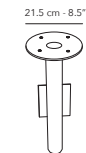

- FRAME** Free pole umbrella with crank handle. Pole & ribs are aluminium powder coated.
Pole profile: 100 x 100 x 3,5 mm, 3,9 x 3,9 x 0,2".
Ribs profile: 32 x 32 x 1,6 mm, 1,2 x 1,2 x 0,06".
- CANOPY** 320g/m² Sunbrella® Plus, 100% solution dyed acrylic.
- BASE** Hot galvanized steel plate, powder coated.
- TILT & ROTATION** Tilt in height and can rotate 360° around its pole.
- WIND SPEED** 58 km/h, 36 mph - Maximum wind speed to which the umbrella may be exposed.
- PROTECTION** Waterproof protection cover included.
Sunbrella® Surlast black with embroidery.

All dimensions do not include the parasol base.
* LOXX® to easily attach and remove the canopy from the frame.

300 kg
661.4 lbs

BASE

- 100 x 100 x 10 cm - 36.4 x 36.4 x 2"
- Silk grey granite bush hammered.
- Base with four wheels that rotate 360°, each with a brake to secure the umbrella.