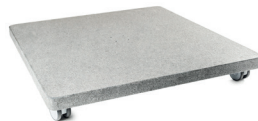

FRAME Free pole umbrella with crank handle.
Pole & ribs are aluminium powder coated.
Pole profile: 80 x 80 x 2,3 mm, 3,5 x 3,5 x 0,09".
Ribs profile: 22 x 22 x 1,6 mm, 0,9 x 0,9 x 0,06".

CANOPY 320g/m² Sunbrella® Plus, 100% solution dyed acrylic.

BASE Hot galvanized steel plate, powder coated.

TILT & ROTATION Tilt in height, left and right and rotate 360° around its pole.

WIND SPEED 58 km/h, 36 mph - Maximum wind speed to which the umbrella may be exposed.

PROTECTION Waterproof protection cover included.
Sunbrella® Surlast black with embroidery.

All dimensions do not include the parasol base.

* LOXX® to easily attach and remove the canopy from the frame.

125 kg
275.5 lbs

IN GROUND BASE

Anchored in the ground with concrete.
Fixed and cannot be moved.

BASE

- 80 x 80 x 5.5 cm - 31.5 x 31.5 x 2.2"
- Silk grey granite bush hammered.
- Base with four wheels that rotate 360°, each with a brake to secure the umbrella.