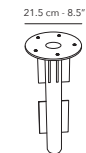

FRAME Free pole umbrella with crank handle.
Pole & ribs are aluminium powder coated.
Pole profile: 80 x 80 x 2,3 mm, 3,5 x 3,5 x 0,09".
Ribs profile: 22 x 22 x 1,6 mm, 0,9 x 0,9 x 0,06".

CANOPY 320g/m² Sunbrella® Plus, 100% solution dyed acrylic.

PROTECTION Waterproof protection cover included.
Sunbrella® Surlast black with embroidery.

All dimensions do not include the parasol base.

* LOXX® to easily attach and remove the canopy from the frame.

125 kg
275.5 lbs

IN GROUND BASE

Anchored in the ground with concrete.
Fixed and cannot be moved.

BASE

- 80 x 80 x 5.5 cm - 31.5 x 31.5 x 2.2"
- Silk grey granite bush hammered.
- Base with four wheels that rotate 360°, each with a brake to secure the umbrella.