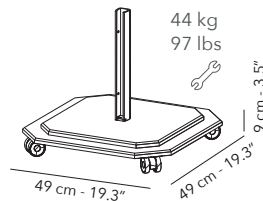

jardinico®
CARACTÈRE

JCP.102 - 230 x 230 cm - center pole

A perfect match for any project around the world and outdoor umbrellas that blend in seamlessly with the environment. Caractère One Series surprises thanks to its sturdiness. With a canopy incline of 10°, the umbrella looks enormously flat, has a sleek line and an elegant touch. You open the umbrella by a push up hub system until the slider clicks into place automatically and features user friendliness and durability. One Series is available in three sizes, five frame colours and unlimited canopy possibilities.

FRAME	Center pole umbrella with push-up system. Pole and ribs are aluminium powder coated. Pole profile: 40 x 40 x 1,5 mm, 1,6 x 1,6 x 0,06". Ribs profile: 22 x 22 x 1,6 mm, 0,9 x 0,9 x 0,06".
CANOPY	320g/m ² Sunbrella® Plus, 100% solution dyed acrylic.
BASE	Hot galvanized steel plate, powder coated.
TILT & ROTATION	Not applicable.
WIND SPEED	43 km/h, 26.7 mph - Maximum wind speed to which the umbrella may be exposed.
PROTECTION	Waterproof protection cover included. Sunbrella® Surlast black with embroidery.