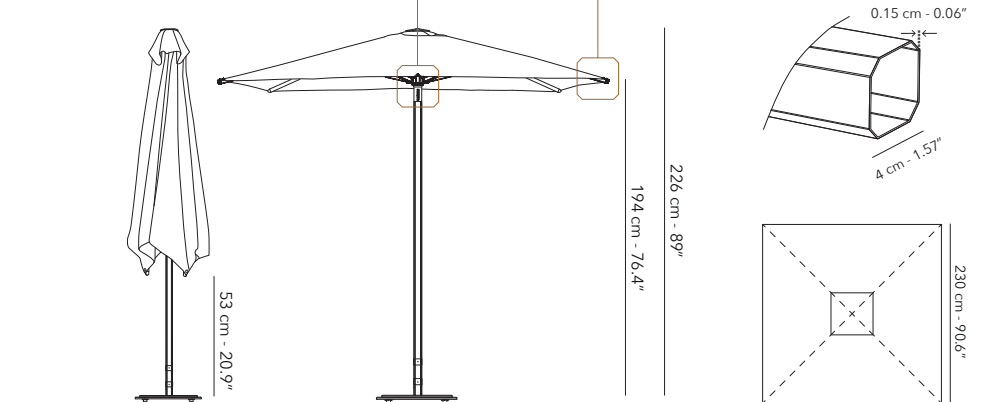

jardinico®
CARACTÈRE

JCP.102 - 230 x 230 cm - center pole

A perfect match for any project around the world and outdoor umbrellas that blend in seamlessly with the environment. Caractère One Series surprises thanks to its sturdiness. With a canopy incline of 10°, the umbrella looks enormously flat, has a sleek line and an elegant touch. You open the umbrella by a push up hub system until the slider clicks into place automatically and features user friendliness and durability. One Series is available in three sizes, five frame colours and unlimited canopy possibilities.

FRAME	Center pole umbrella with push-up system. Pole and ribs are aluminium powder coated. Pole profile: 40 x 40 x 1,5 mm, 1,6 x 1,6 x 0,06". Ribs profile: 22 x 22 x 1,6 mm, 0,9 x 0,9 x 0,06".
CANOPY	320g/m ² Sunbrella® Plus, 100% solution dyed acrylic.
BASE	Hot galvanized steel plate, powder coated.
TILT & ROTATION	Not applicable.
WIND SPEED	43 km/h, 26.7 mph - Maximum wind speed to which the umbrella may be exposed.
PROTECTION	Waterproof protection cover included. Sunbrella® Surlast black with embroidery.

Push-up hub system

LOXX® system

All dimensions do not include the parasol base.
* LOXX® to easily attach and remove the canopy from the frame.

BASE

- Base with four wheels that rotate 360°, each with a brake to secure the umbrella.
- Has the same colour as the frame.