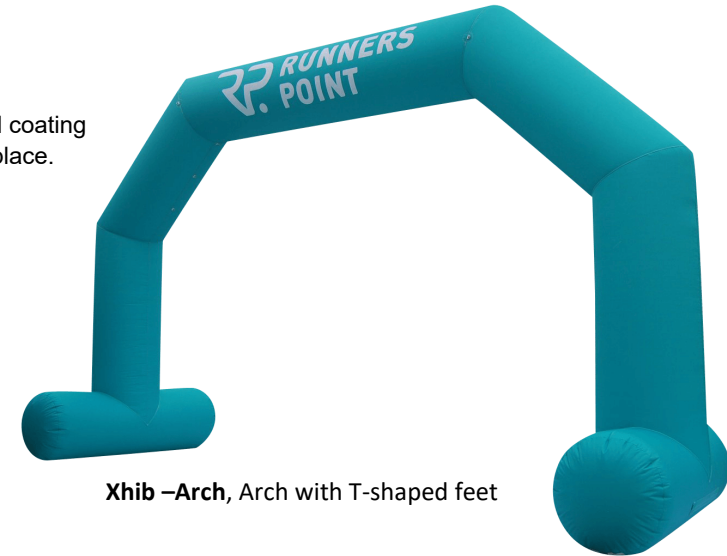

A fan upgrade makes the installation suitable for the outdoors.

T-shaped feet	S	M	L	XL
<b>Nylon</b>	<b>60cm</b>	<b>75cm</b>	<b>80cm</b>	<b>100cm</b>
Price (unprinted)	90,-	90,-	150,-	150,-
Item No:	DI1TFN04-0001	DI1TFN06-0001	DI1TFN08-0001	DI1TFN10-0001
Price (printed)	150,-	150,-	300,-	300,-
Item No:	DI1TFN04-0002	DI1TFN06-0002	DI1TFN08-0002	DI1TFN10-0002
<b>Vinyl</b>	<b>4</b>	<b>6</b>	<b>8</b>	<b>10</b>
Price (unprinted)	150,-	150,-	300,-	300,-
Item No:	DI1TFP04-0001	DI1TFP06-0001	DI1TFP08-0001	DI1TFP10-0001
Price (printed)	300,-	300,-	600,-	600,-
Item No:	DI1TFP04-0002	DI1TFP06-0002	DI1TFP08-0002	DI1TFP10-0002