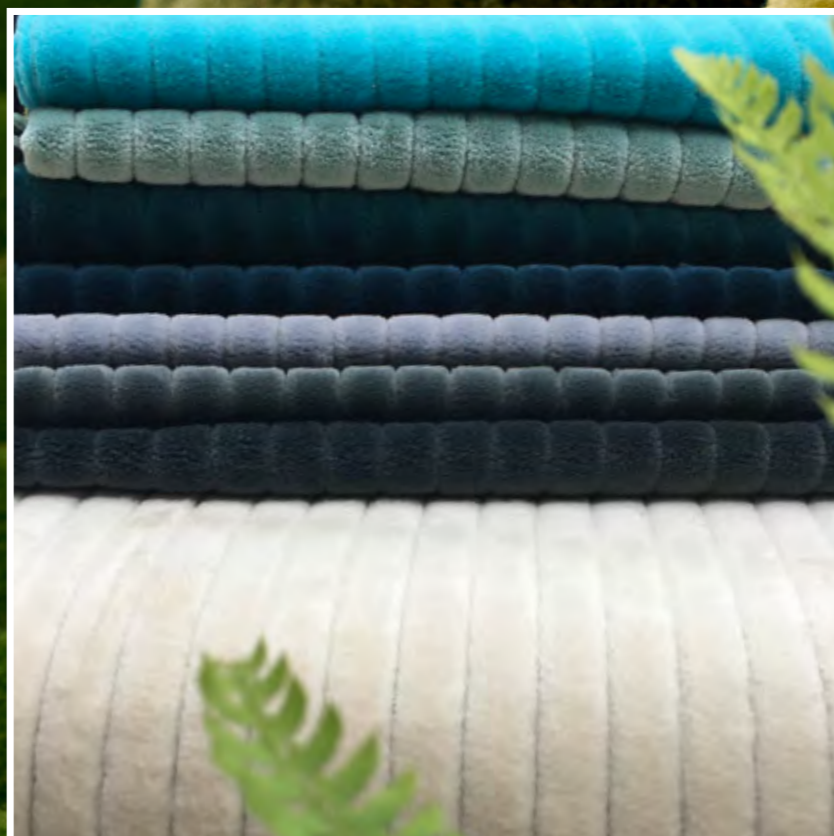

Cassia Cord

Soft sumptuous velvet cord that's sustainable too

sustainable cotton 

Mimosa, Moss
and Citrine
Uplifting and
vital

86.
Salvia

Cool,
restrained
easy pattern

Contemporary Elegance

Beautiful panels of
painterly flowers