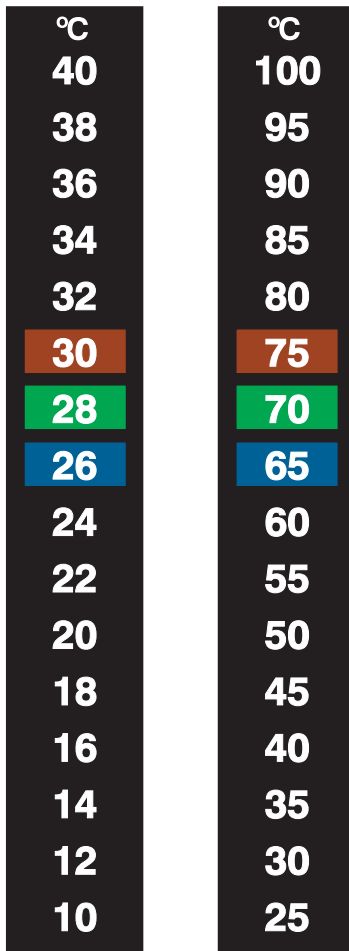

TMCHallcrest

Colour Change Thermometry

DIGITEMP® LC THERMOMETERS

Continuous Temperature monitoring

A comprehensive system of thermometers based on proprietary Liquid Crystal formulations that change colour at designated temperatures

- Instant Response - Continuous Readout
- No Batteries or Glass - Non Toxic
- Temperature Range - 0 to 100°C (32 to 212°F)
- Accurate +/- 1°C
- Self Adhesive
- Cost Effective

ALL OF THESE PRODUCTS CAN BE CUSTOM MADE TO ANY SPECIFICATION WITH TEMPERATURES BETWEEN -30°C AND 120°C

CALL US NOW TO DISCUSS YOUR PROJECT
ON +44 (0) 1244 817107

The information in this brochure is correct at the time of publication. However, as we are continually revising our product range, specifications are subject to change and the information herein should not be relied upon by an individual customer unless specifically confirmed by us before an order is placed. None of the products featured are manufactured for or held out as suitable for use in any application unless specifically agreed in writing by ourselves.

Conforms to ISO 9001:2015

16 LEVEL THERMOMETER

°C	10	12	14	16	18	20	22	24	26	28	30	32	34	36	38	40
°C	25	30	35	40	45	50	55	60	65	70	75	80	85	90	95	100

Specifications:

Size: 132mm x 19mm (5.2" x 0.75")
Type: Vertical, self adhesive.
Scale: °C

°C	0	5	10	15	20	25	30
°C	30	35	40	45	50	55	60
°C	60	65	70	75	80	85	90