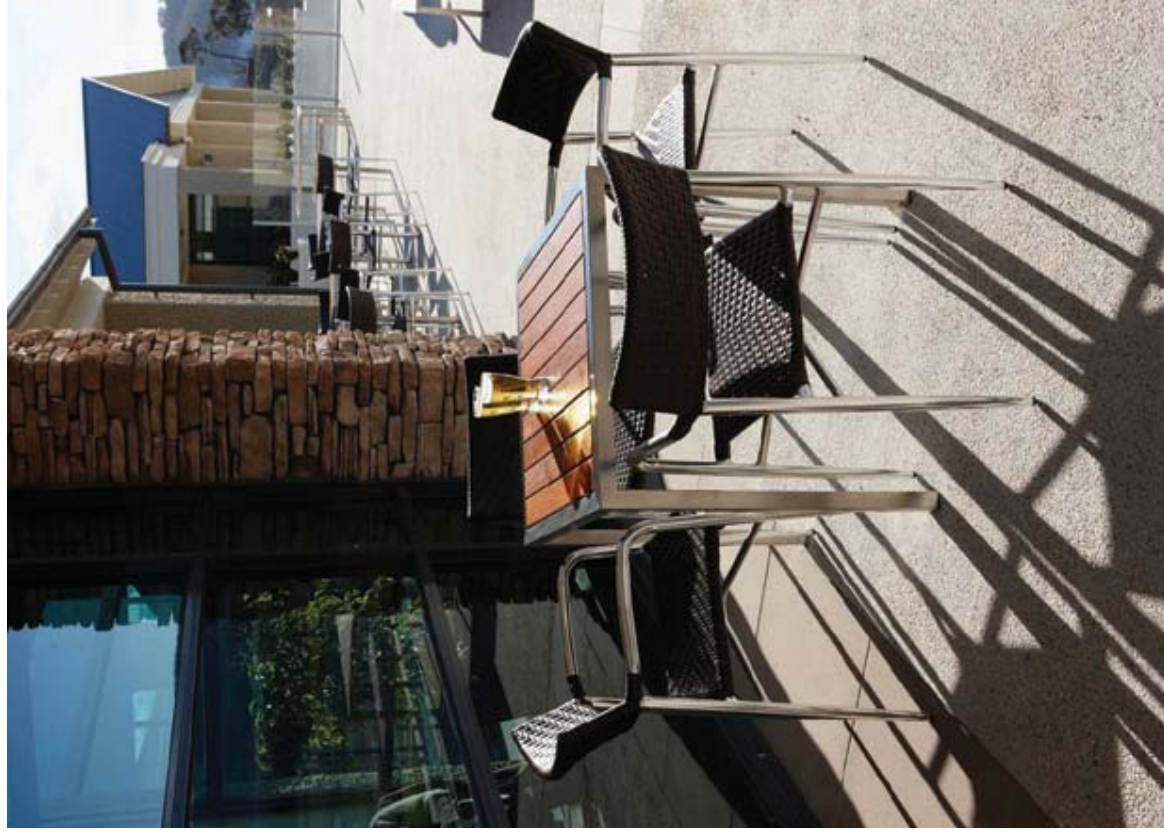

Corio Mk2

- Commercial vinyl upholstery
- Chromed steel frame, welded
- Stackable - Supplied unassembled
- Seat height: 480mm
- Dimensions: 920Hx510Dx430W
- Available in Black, Chocolate, Cream or White