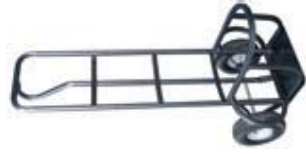

Function & catering range

european style, comfort and quality

Function Chair & Trolley

- 25mm steel tube frame, painted finish
- Seat & back cushion high resiliency, seat 4cm sponge
- Fire retardant fabric
- Dimensions: 440Wx480Dx920H
- Stackable to 10 high
- Stocked in 3 options - Black Fabric with Black Frame, Dark Blue Fabric with Black Frame or Black Vinyl with Silver Frame
- More fabric, vinyl and frame options available on indent (import to order)
- Chair trolley available