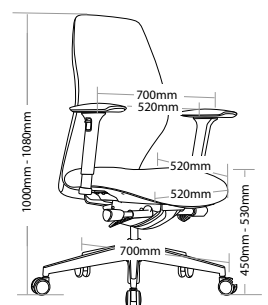

PORTO EXECUTIVE ERGONOMIC CHAIR

Features

- Adjustable seat height
- Adjustable seat and back angle
- Adjustable seat depth (seat slider)
- Adjustable weight tension
- Adjustable arms
- Available in high and low back
- Plastic under pan
- Moulded seat and back foam
- Synchron mechanism with 3 locking positions
- 700mm alloy base
- Available in local fabrics
- Optional frame or base colour (please allow 5 more days)
- Suitable for indoor use only
- 5 year warranty
- Weight limit is 130kg

X Do not use as a step ladder

INDOOR USE ONLY

PORTO-H

PORTO-L