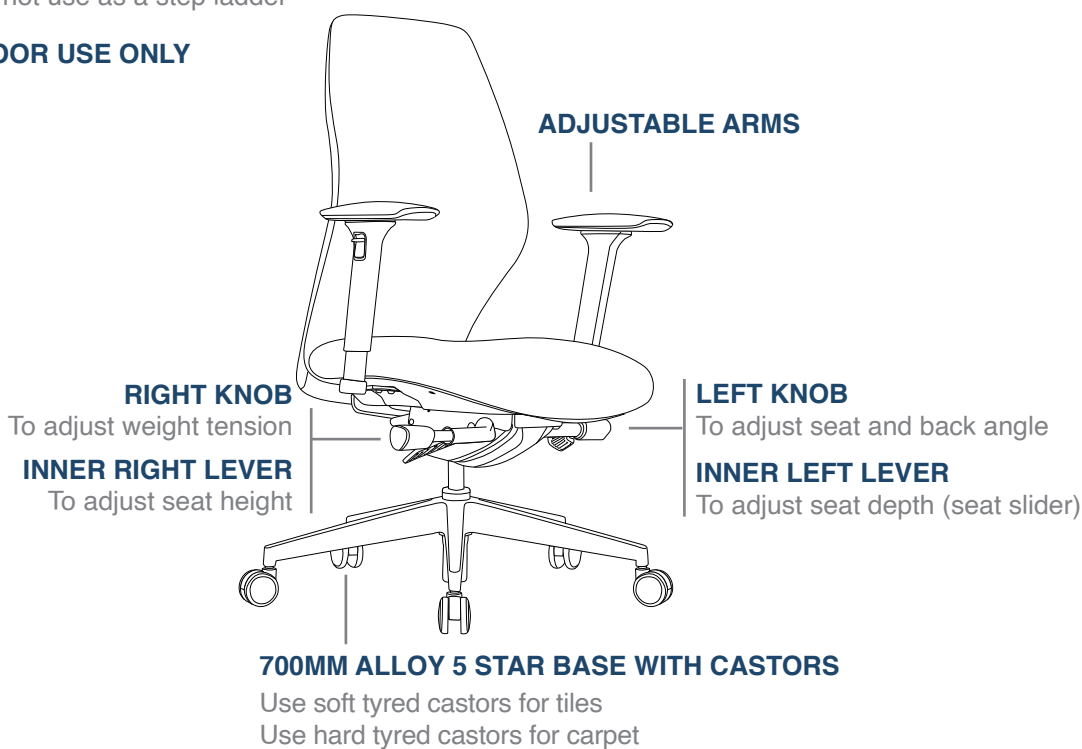

PORTO EXECUTIVE ERGONOMIC CHAIR

Features

- Adjustable seat height
- Adjustable seat and back angle
- Adjustable seat depth (seat slider)
- Adjustable weight tension
- Adjustable arms
- Available in high and low back
- Plastic under pan
- Moulded seat and back foam
- Synchron mechanism with 3 locking positions
- 700mm alloy base
- Available in local fabrics
- Optional frame or base colour (please allow 5 more days)
- Suitable for indoor use only
- 5 year warranty
- Weight limit is 130kg

X Do not use as a step ladder

INDOOR USE ONLY

PORTO-H

PORTO-L