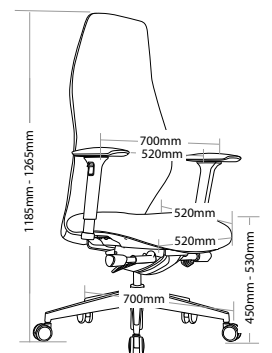

PORTO EXECUTIVE ERGONOMIC CHAIR

Features

- Adjustable seat height
- Adjustable seat and back angle
- Adjustable seat depth (seat slider)
- Adjustable weight tension
- Adjustable arms
- Available in high and low back
- Plastic under pan
- Moulded seat and back foam
- Synchron mechanism with 3 locking positions
- 700mm alloy base
- Available in local fabrics
- Optional frame or base colour (please allow 5 more days)
- Suitable for indoor use only
- 5 year warranty
- Weight limit is 130kg

X Do not use as a step ladder

INDOOR USE ONLY

PORTO-H

PORTO-L