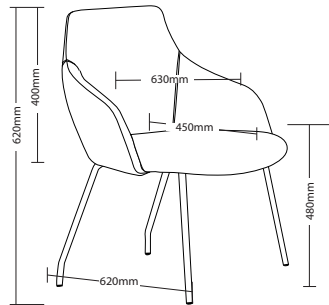

**WARRANTY**  
**3**  
 Year

**WEIGHT LIMIT**  
**130**  
 Kilogram

**UPHOLSTERED IN AUSTRALIA**

GOLD-4L

GOLD-SB

GOLD-AB

GOLD-AB

GOLD-SB

GOLD-4L

**GOLD FEATURES**

- Steel inner frame
- Optional sled base
- Optional 4 leg frame
- Optional high arch 4 star base
- High density foam
- Adjustable seat height
- Available in local fabrics
- 3 Year warranty
- Weight limit is 130kg

YARD-SB

YARD-SB

**WARRANTY**  
**3**  
 Year

**WEIGHT LIMIT**  
**130**  
 Kilogram

**UPHOLSTERED IN AUSTRALIA**

YARD-AB

YARD-4L

YARD-AB  
Side view

YARD-4L

YARD-AB

**YARD FEATURES**

- Plywood inner frame
- Optional sled base
- Optional 4 leg frame
- Optional 4 star base
- High density foam
- Adjustable seat height
- Available in local fabrics
- 3 Year warranty
- Weight limit is 130kg