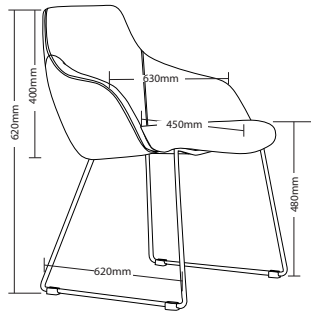

**WARRANTY**  
**3**  
 Year

**WEIGHT LIMIT**  
**130**  
 Kilogram

**UPHOLSTERED IN AUSTRALIA**

GOLD-4L

GOLD-SB

GOLD-AB

GOLD-AB

GOLD-SB

GOLD-4L

**GOLD FEATURES**

- Steel inner frame
- Optional sled base
- Optional 4 leg frame
- Optional high arch 4 star base
- High density foam
- Adjustable seat height
- Available in local fabrics
- 3 Year warranty
- Weight limit is 130kg

YARD-SB

YARD-SB

**WARRANTY**  
**3**  
 Year

**WEIGHT LIMIT**  
**130**  
 Kilogram

**UPHOLSTERED IN AUSTRALIA**

YARD-AB

YARD-4L

YARD-AB  
Side view

YARD-4L

YARD-AB

**YARD FEATURES**

- Plywood inner frame
- Optional sled base
- Optional 4 leg frame
- Optional 4 star base
- High density foam
- Adjustable seat height
- Available in local fabrics
- 3 Year warranty
- Weight limit is 130kg