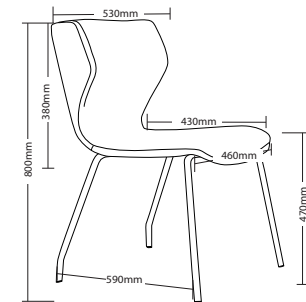

GOLD-4L

**GOLD FEATURES**

- Steel inner frame
- Optional sled base
- Optional 4 leg frame
- Optional high arch 4 star base
- High density foam
- Adjustable seat height
- Available in local fabrics
- 3 Year warranty
- Weight limit is 130kg

YARD-SB

YARD-SB

**WARRANTY**  
**3**  
 Year

**WEIGHT LIMIT**  
**130**  
 Kilogram

**UPHOLSTERED IN AUSTRALIA**

YARD-AB

YARD-4L

YARD-AB  
Side view

YARD-4L

YARD-AB

**YARD FEATURES**

- Plywood inner frame
- Optional sled base
- Optional 4 leg frame
- Optional 4 star base
- High density foam
- Adjustable seat height
- Available in local fabrics
- 3 Year warranty
- Weight limit is 130kg