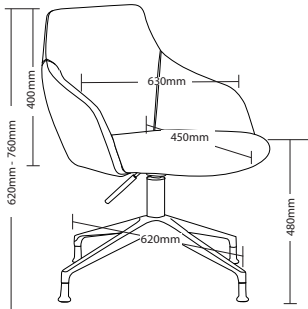

**WARRANTY**  
**3**  
 Year

**WEIGHT LIMIT**  
**130**  
 Kilogram

**UPHOLSTERED IN AUSTRALIA**

GOLD-4L

GOLD-SB

GOLD-AB

GOLD-AB

GOLD-SB

GOLD-4L

**GOLD FEATURES**

- Steel inner frame
- Optional sled base
- Optional 4 leg frame
- Optional high arch 4 star base
- High density foam
- Adjustable seat height
- Available in local fabrics
- 3 Year warranty
- Weight limit is 130kg

YARD-SB

YARD-SB

**WARRANTY**  
**3**  
 Year

**WEIGHT LIMIT**  
**130**  
 Kilogram

**UPHOLSTERED IN AUSTRALIA**

YARD-AB

YARD-4L

YARD-AB  
Side view

YARD-4L

YARD-AB

**YARD FEATURES**

- Plywood inner frame
- Optional sled base
- Optional 4 leg frame
- Optional 4 star base
- High density foam
- Adjustable seat height
- Available in local fabrics
- 3 Year warranty
- Weight limit is 130kg