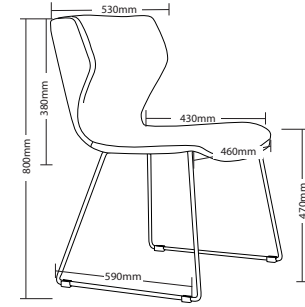

**WARRANTY**  
**3**  
 Year

**WEIGHT LIMIT**  
**130**  
 Kilogram

**UPHOLSTERED IN AUSTRALIA**

GOLD-4L

GOLD-SB

GOLD-AB

GOLD-AB

GOLD-SB

GOLD-4L

**GOLD FEATURES**

- Steel inner frame
- Optional sled base
- Optional 4 leg frame
- Optional high arch 4 star base
- High density foam
- Adjustable seat height
- Available in local fabrics
- 3 Year warranty
- Weight limit is 130kg

YARD-SB

YARD-SB

**WARRANTY**  
**3**  
 Year

**WEIGHT LIMIT**  
**130**  
 Kilogram

**UPHOLSTERED IN AUSTRALIA**

YARD-AB

YARD-4L

YARD-AB  
Side view

YARD-4L

YARD-AB

**YARD FEATURES**

- Plywood inner frame
- Optional sled base
- Optional 4 leg frame
- Optional 4 star base
- High density foam
- Adjustable seat height
- Available in local fabrics
- 3 Year warranty
- Weight limit is 130kg