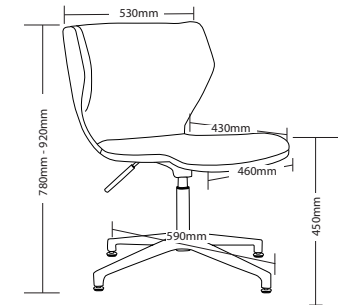

GOLD-4L

**GOLD FEATURES**

- Steel inner frame
- Optional sled base
- Optional 4 leg frame
- Optional high arch 4 star base
- High density foam
- Adjustable seat height
- Available in local fabrics
- 3 Year warranty
- Weight limit is 130kg

YARD-SB

YARD-SB

**WARRANTY**  
**3**  
 Year

**WEIGHT LIMIT**  
**130**  
 Kilogram

**UPHOLSTERED IN AUSTRALIA**

YARD-AB

YARD-4L

YARD-AB  
Side view

YARD-4L

YARD-AB

**YARD FEATURES**

- Plywood inner frame
- Optional sled base
- Optional 4 leg frame
- Optional 4 star base
- High density foam
- Adjustable seat height
- Available in local fabrics
- 3 Year warranty
- Weight limit is 130kg