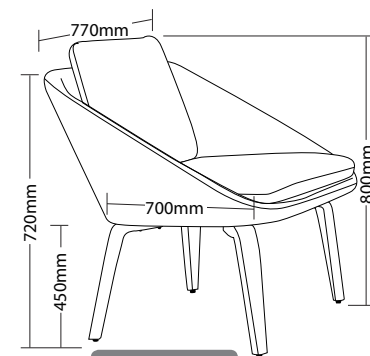

OPERA FEATURES

- Steel inner frames
- Lose cushions
- Optional timber legs
- Optional high arch 4 star base
- Optional 4 leg base
- High density foam
- Available in local fabrics
- 3 Year warranty
- Weight limit is 120kg

OPEAR-TL