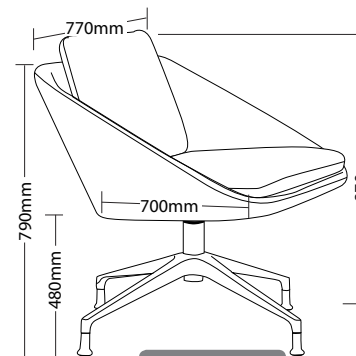

OPERA FEATURES

- Steel inner frames
- Lose cushions
- Optional timber legs
- Optional high arch 4 star base
- Optional 4 leg base
- High density foam
- Available in local fabrics
- 3 Year warranty
- Weight limit is 120kg

OPEAR-AB