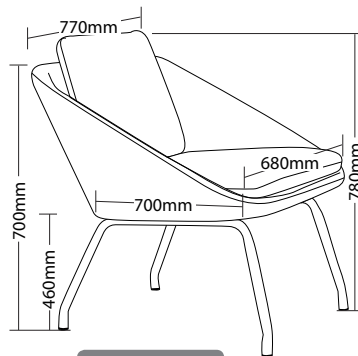

OPERA-TL
back view

OPERA-TL

OPERA-4L

OPERA-4L
back view

OPERA-AB

OPERA-AB
back view

OPERA FEATURES

- Steel inner frames
- Lose cushions
- Optional timber legs
- Optional high arch 4 star base
- Optional 4 leg base
- High density foam
- Available in local fabrics
- 3 Year warranty
- Weight limit is 120kg