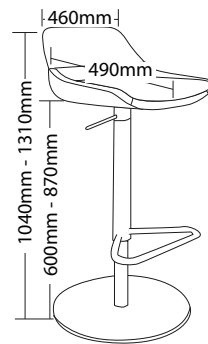

FLOW

GAMMA FEATURES

- Solid rod frame
- Available in local fabrics
- 2 Year warranty
- Weight limit is 120kg

FLOW FEATURES

- Solid base
- Foot rest
- Adjustable seat height
- Available in local fabrics
- 2 Year warranty
- Weight limit is 120kg

LIFT FEATURES

- Solid base
- Foot rest
- Adjustable seat height
- Available in local fabrics
- 2 Year warranty
- Weight limit is 120kg

VEGAS FEATURES

- Solid rod frame
- Available in local fabrics
- 2 Year warranty
- Weight limit is 120kg