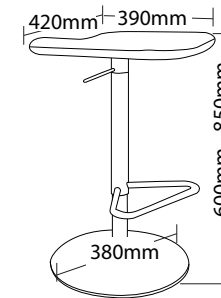

LIFT

GAMMA FEATURES

- Solid rod frame
- Available in local fabrics
- 2 Year warranty
- Weight limit is 120kg

FLOW FEATURES

- Solid base
- Foot rest
- Adjustable seat height
- Available in local fabrics
- 2 Year warranty
- Weight limit is 120kg

LIFT FEATURES

- Solid base
- Foot rest
- Adjustable seat height
- Available in local fabrics
- 2 Year warranty
- Weight limit is 120kg

VEGAS FEATURES

- Solid rod frame
- Available in local fabrics
- 2 Year warranty
- Weight limit is 120kg