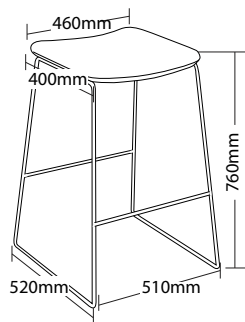

GAMMA

GAMMA FEATURES

- Solid rod frame
- Available in local fabrics
- 2 Year warranty
- Weight limit is 120kg

FLOW FEATURES

- Solid base
- Foot rest
- Adjustable seat height
- Available in local fabrics
- 2 Year warranty
- Weight limit is 120kg

LIFT FEATURES

- Solid base
- Foot rest
- Adjustable seat height
- Available in local fabrics
- 2 Year warranty
- Weight limit is 120kg

VEGAS FEATURES

- Solid rod frame
- Available in local fabrics
- 2 Year warranty
- Weight limit is 120kg