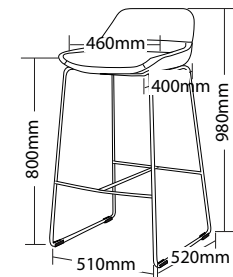

VEGAS

GAMMA FEATURES

- Solid rod frame
- Available in local fabrics
- 2 Year warranty
- Weight limit is 120kg

FLOW FEATURES

- Solid base
- Foot rest
- Adjustable seat height
- Available in local fabrics
- 2 Year warranty
- Weight limit is 120kg

LIFT FEATURES

- Solid base
- Foot rest
- Adjustable seat height
- Available in local fabrics
- 2 Year warranty
- Weight limit is 120kg

VEGAS FEATURES

- Solid rod frame
- Available in local fabrics
- 2 Year warranty
- Weight limit is 120kg