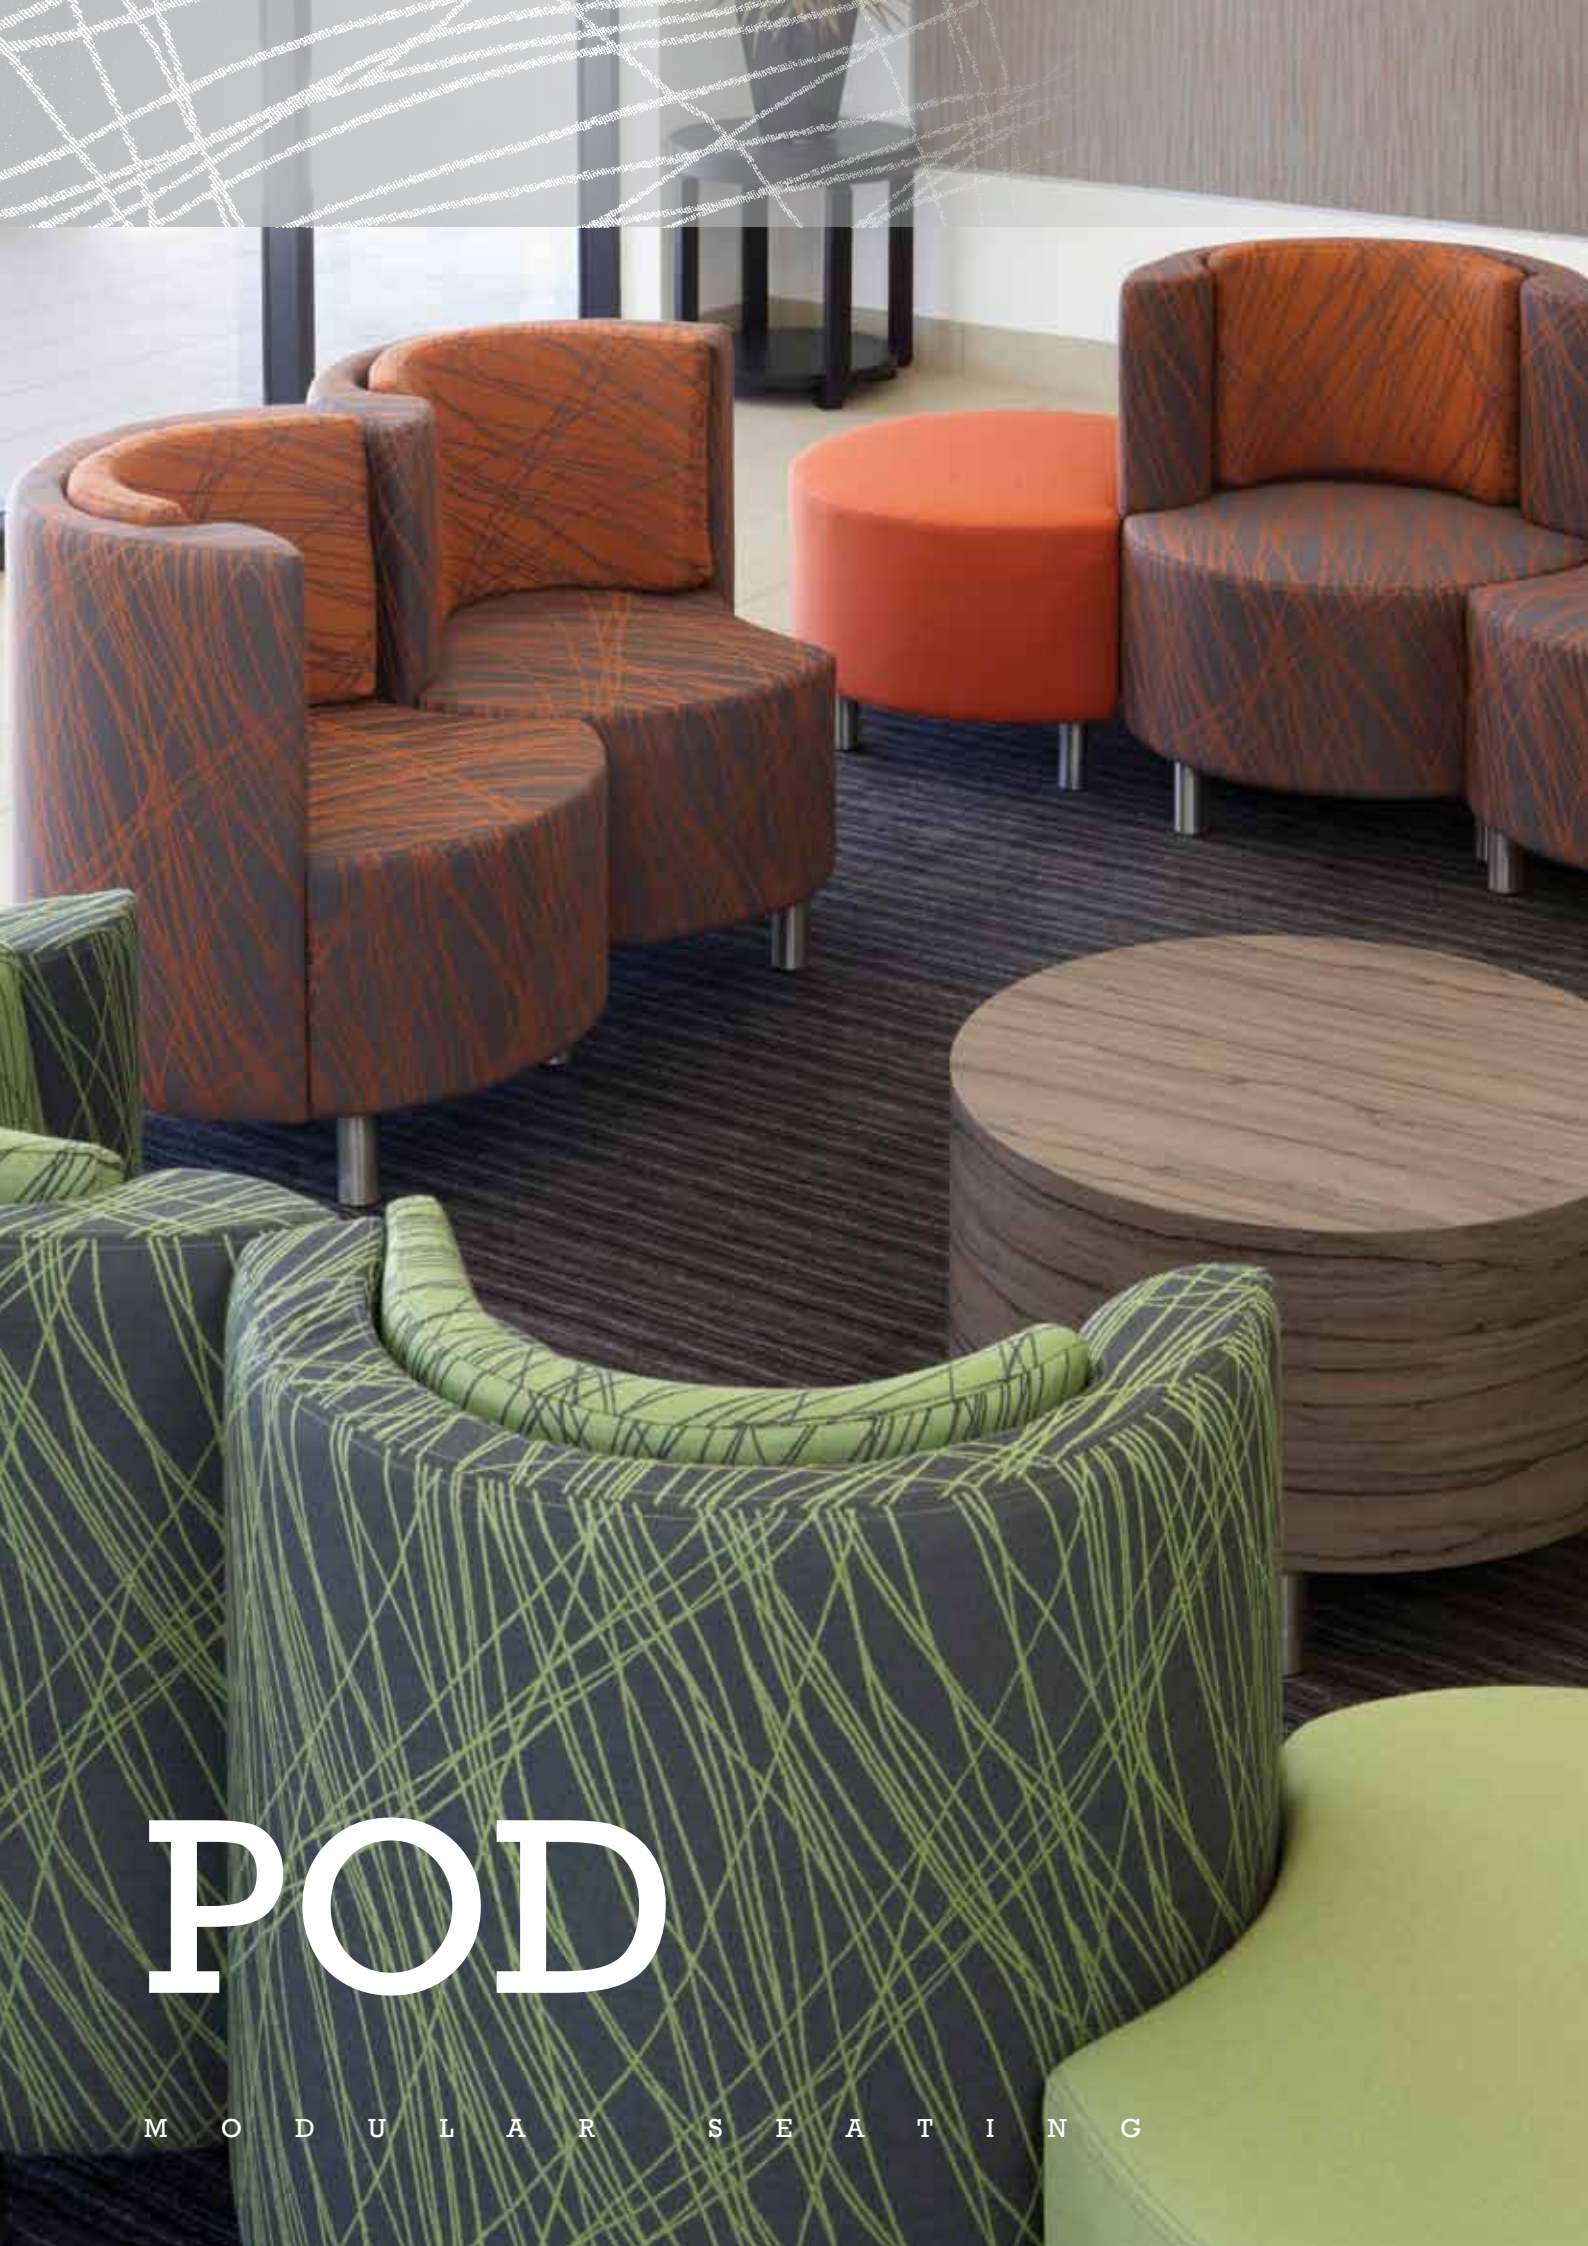

POD

M O D U L A R S E A T I N G

27A

27B

POD

- Interlocking shape
- Removable back cushion

Dimensions:

- 720mm wide
- 720mm deep
- 800mm high