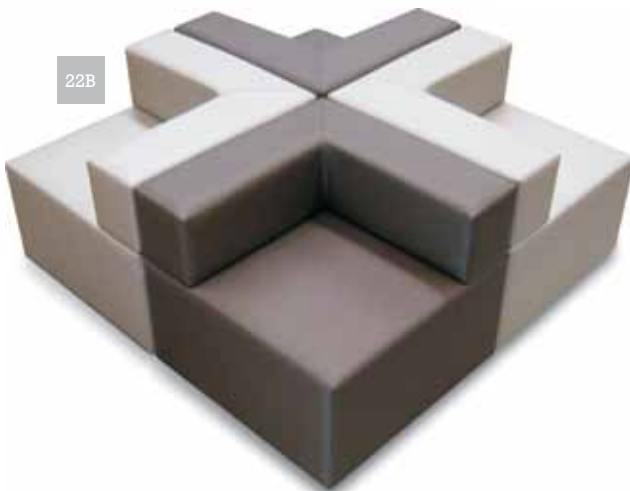

- 800mm deep
- 920mm high
- Chair: 750mm wide
- 2 Seater: 1480mm wide

21C

22A

22B

DIVERSE

- **Modular**
- **Fixed cushions**

Dimensions:

- 770mm deep
- 680mm high
- Chair: 770mm wide