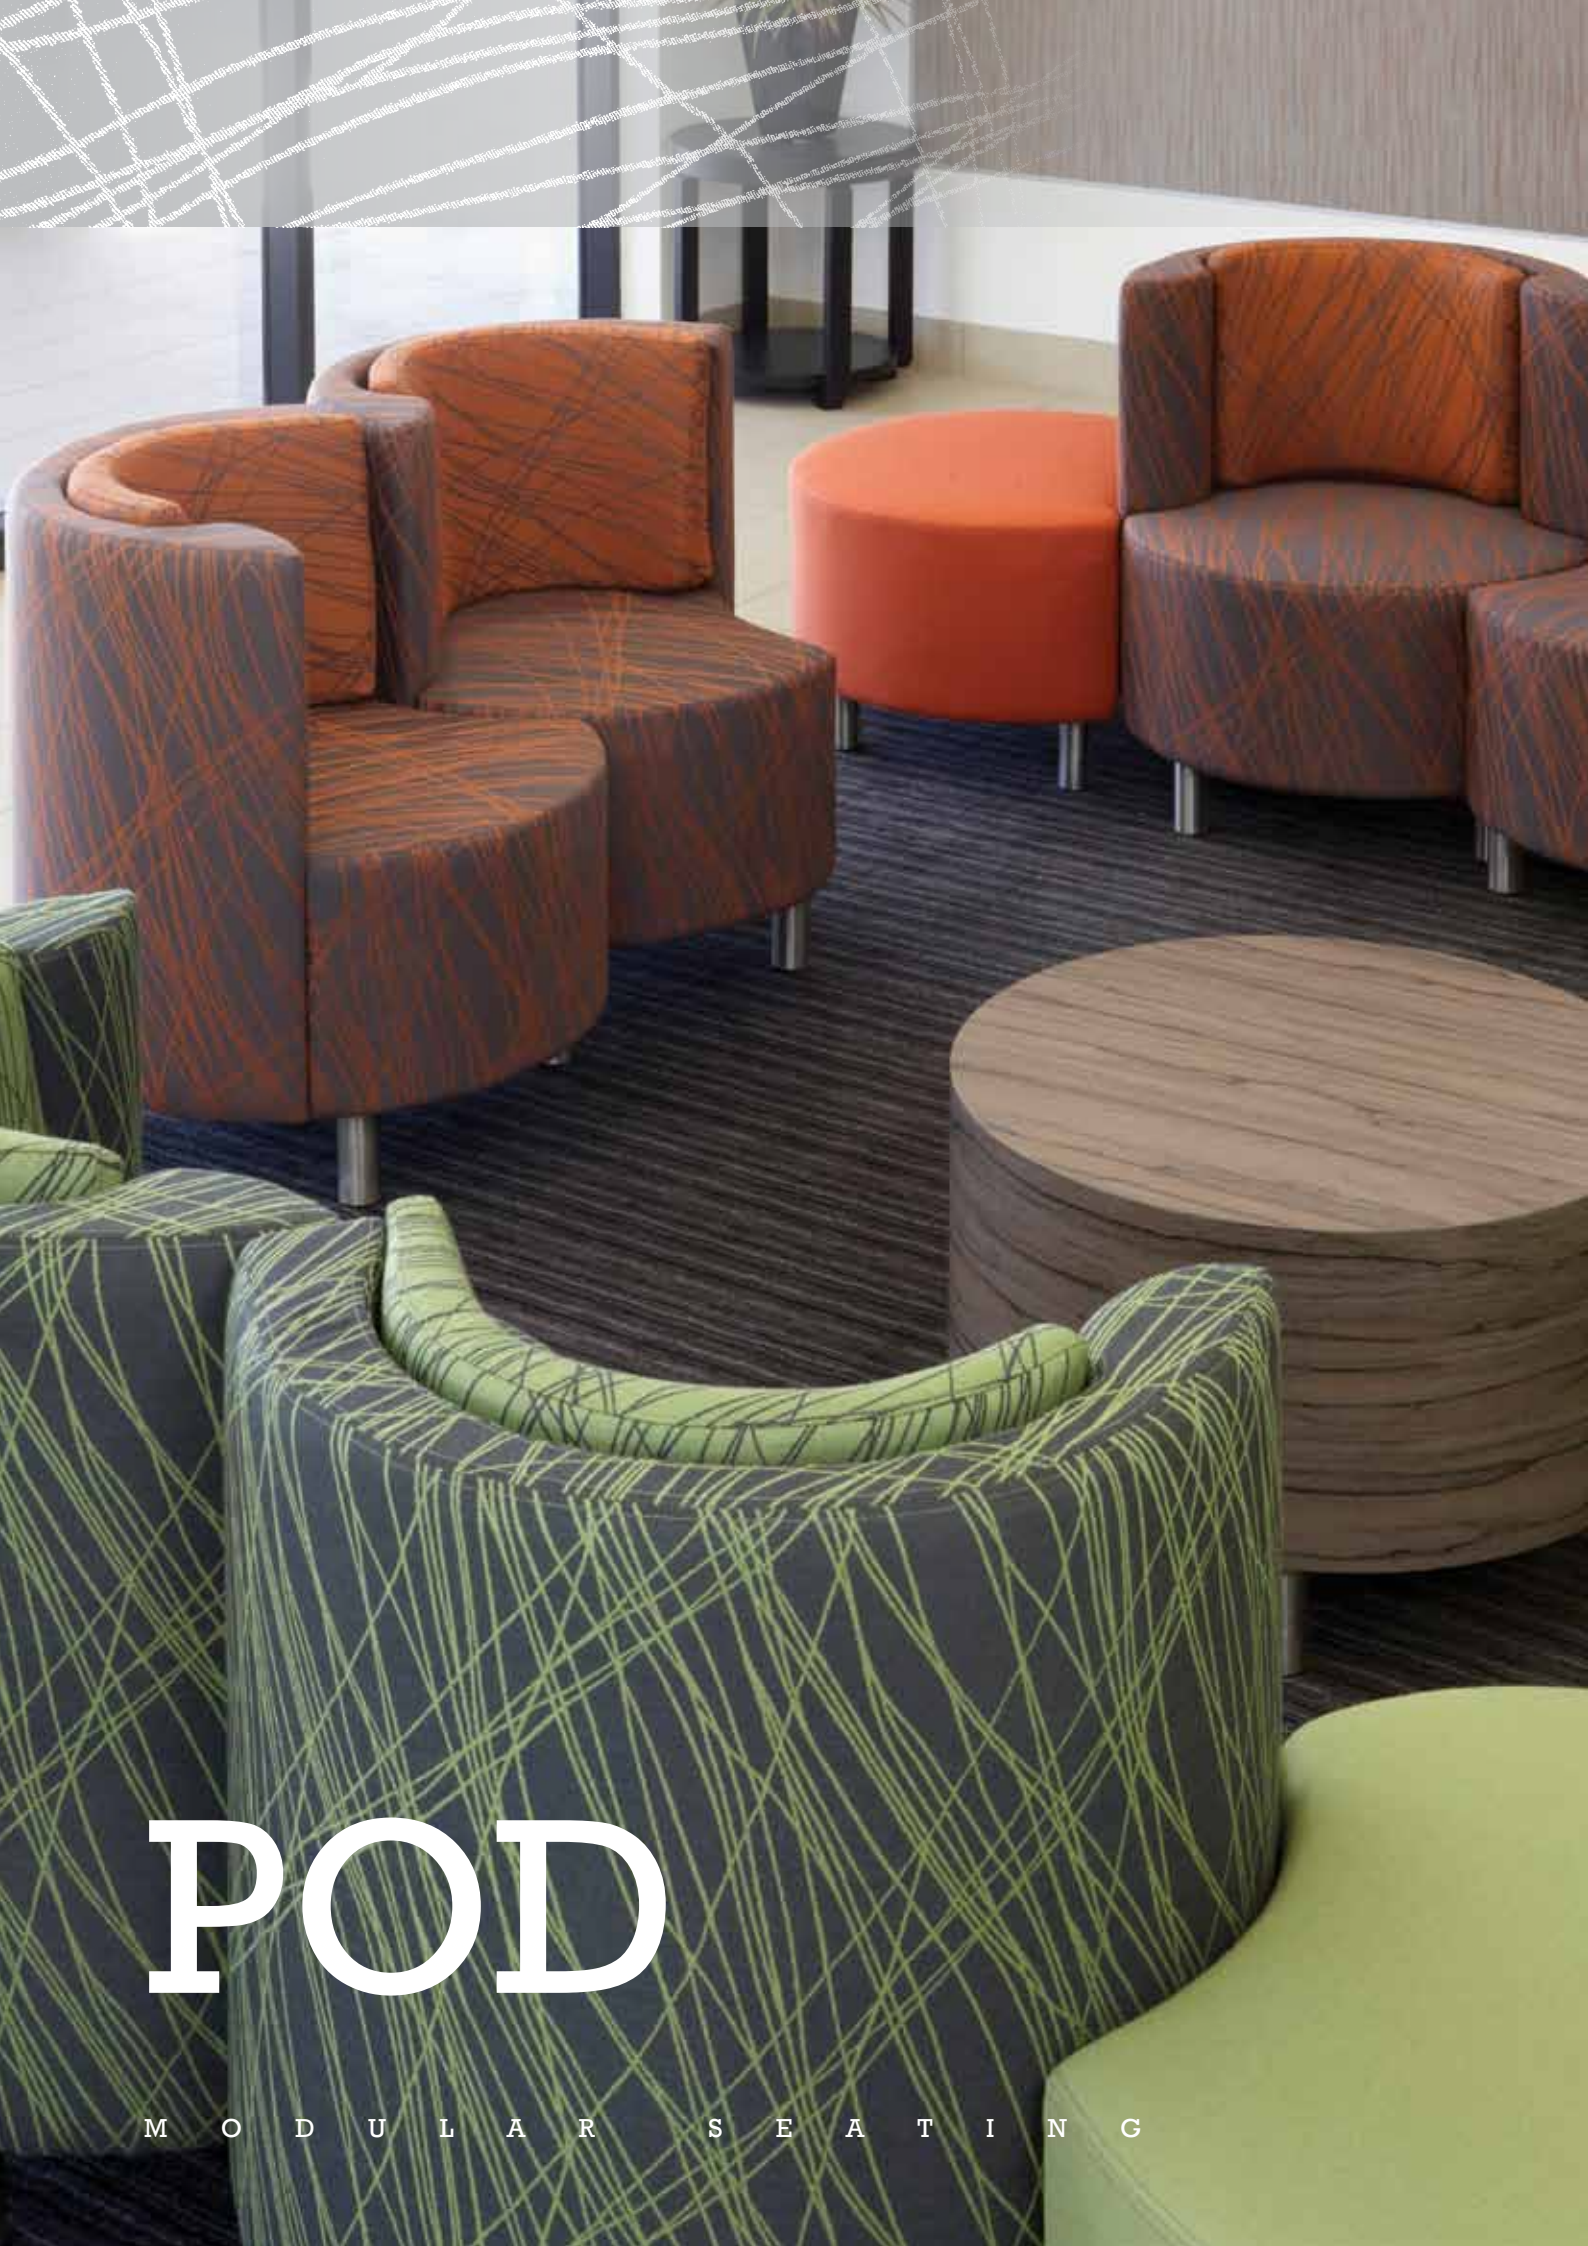

POD

M O D U L A R S E A T I N G