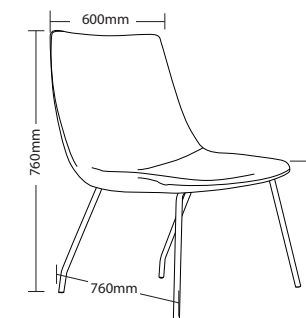

SMOKE-SB

SMOKE-4L

SMOKE FEATURES

- Plywood inner frame
- Optional sled base
- Optional 4 leg frame
- Optional 4 star base
- High density foam
- Adjustable seat height
- Available in local fabrics
- 3 Year warranty
- Weight limit is 130kg

RIDGE FEATURES

- Plywood inner frame
- Optional sled base
- Optional 4 leg frame
- Optional 4 star base
- High density foam
- Adjustable seat height
- Available in local fabrics
- 3 Year warranty
- Weight limit is 130kg