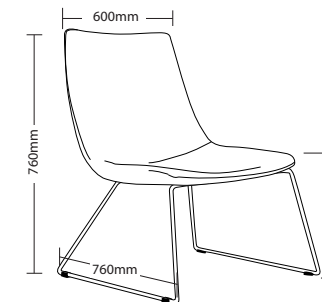

SMOKE FEATURES

- Plywood inner frame
- Optional sled base
- Optional 4 leg frame
- Optional 4 star base
- High density foam
- Adjustable seat height
- Available in local fabrics
- 3 Year warranty
- Weight limit is 130kg

RIDGE FEATURES

- Plywood inner frame
- Optional sled base
- Optional 4 leg frame
- Optional 4 star base
- High density foam
- Adjustable seat height
- Available in local fabrics
- 3 Year warranty
- Weight limit is 130kg

RIDGE-SB