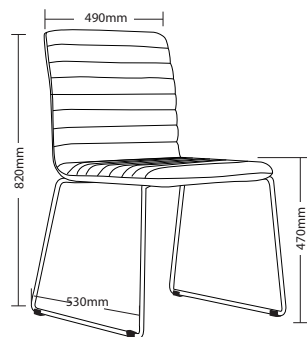

SMOKE-AB

SMOKE-AB

SMOKE-4L

SMOKE-SB

RIDGE-SB

RIDGE-AB

RIDGE-4L

RIDGE-AB

SMOKE-SB

SMOKE-4L

SMOKE FEATURES

- Plywood inner frame
- Optional sled base
- Optional 4 leg frame
- Optional 4 star base
- High density foam
- Adjustable seat height
- Available in local fabrics
- 3 Year warranty
- Weight limit is 130kg

RIDGE FEATURES

- Plywood inner frame
- Optional sled base
- Optional 4 leg frame
- Optional 4 star base
- High density foam
- Adjustable seat height
- Available in local fabrics
- 3 Year warranty
- Weight limit is 130kg