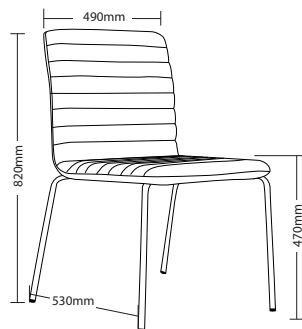

SMOKE-AB

SMOKE-AB

SMOKE-4L

SMOKE-SB

RIDGE-SB

RIDGE-AB

RIDGE-4L

RIDGE-AB

SMOKE-SB

SMOKE-4L

SMOKE FEATURES

- Plywood inner frame
- Optional sled base
- Optional 4 leg frame
- Optional 4 star base
- High density foam
- Adjustable seat height
- Available in local fabrics
- 3 Year warranty
- Weight limit is 130kg

RIDGE FEATURES

- Plywood inner frame
- Optional sled base
- Optional 4 leg frame
- Optional 4 star base
- High density foam
- Adjustable seat height
- Available in local fabrics
- 3 Year warranty
- Weight limit is 130kg