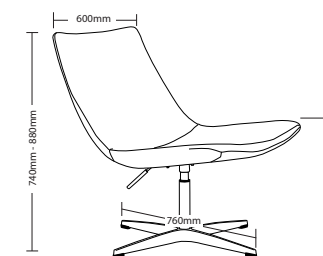

SMOKE-AB

SMOKE-AB

SMOKE-4L

SMOKE-SB

RIDGE-SB

RIDGE-AB

RIDGE-4L

RIDGE-AB

SMOKE-SB

SMOKE-4L

SMOKE FEATURES

- Plywood inner frame
- Optional sled base
- Optional 4 leg frame
- Optional 4 star base
- High density foam
- Adjustable seat height
- Available in local fabrics
- 3 Year warranty
- Weight limit is 130kg

RIDGE FEATURES

- Plywood inner frame
- Optional sled base
- Optional 4 leg frame
- Optional 4 star base
- High density foam
- Adjustable seat height
- Available in local fabrics
- 3 Year warranty
- Weight limit is 130kg