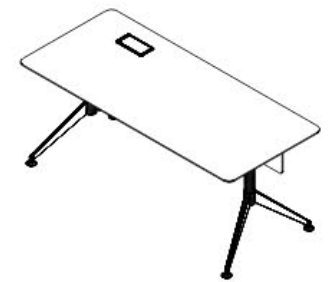

WORKSTATION I

Code No.: GOPS-EDE19

Material: Melamine

Size:

W | 1950 / 2150

D | 1850

H | 750

POTENZA

WORKSTATION II

Code No.: GOPS-EDP21

Material: Melamine

Size:

W | 2000

D | 1600

H | 750

POTENZA

DESK

Code No.: GOPS-ED16 / 18

Material: Melamine

Size:

W | 1600 / 1800

D | 800

H | 750

POTENZA

MEETING TABLE

Code No.: GOPS-MTP12

Material: Melamine / Timber Veneer

Size:

D | 900

H | 750

EVOLUTION

This desk top can go from 750mm high to 1200mm high within seconds by a push of a button, which enables the user to either sit or stand. The desk height is electronically displayed and there are three memory buttons beneath the desktop. The storage compartments are fitted with Blum components and come with touch panel drawers.