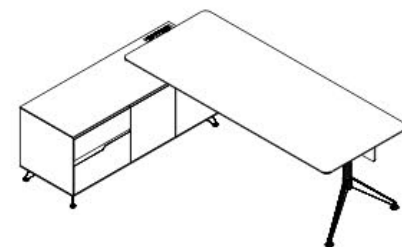

LUX

CONTENTS

1 NOVARA

-DESKS	2-4
-BOARDROOM TABLES	5
-CABINETS	6

2 POTENZA

-WORKSTATION I	7
-WORKSTATION II	8
-DESKS	9
-BOARDROOM TABLES	10
-MEETING TABLES	11

3 EVOLUTION

-DESKS	12-13
-CABINETS	14

NOVARA

DESK

NOVARA

DESK

Code No.: GOPS-EDN19L
Left Hand Return

Material: Timber Veneer

Size:

W | 1950 / 2150 / 2350

D | 1850

H | 750

NOVARA

DESK

Code No.: GOPS-EDN19R
Right Hand Return

Material: Timber Veneer

Size:

W | 1950 / 2150 / 2350

D | 1850

H | 750

NOVARA

BOARDROOM TABLE

Code No.:GOPS-MTN24 / 30

Material: Timber Veneer

Size:

W | 2400 / 3000