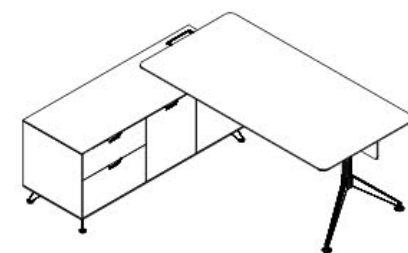

D | 1850

H | 750

NOVARA

BOARDROOM TABLE

Code No.:GOPS-MTN24 / 30

Material: Timber Veneer

Size:

W | 2400 / 3000

D | 1200

H | 750

NOVARA CABINET

Three-door filing cabinets with different heights. W 1855 D 425

Two-door filing cabinets with different heights. W 1244 D 425

Code No.: GOPS-EBN188

Material: Timber Veneer

POTENZA

WORKSTATION I

Code No.: GOPS-EDE19

Material: Melamine

Size:

W | 1950 / 2150

D | 1850

H | 750

POTENZA