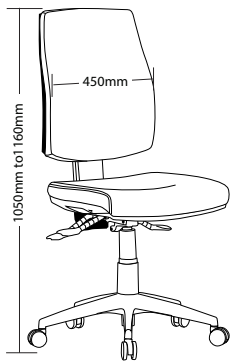

Fabric option:
MB- Metro black

CLICK-LC-MB

CLICK-H-MB

CLICK-L-MB

CLICK-H-MB
Back view

CLICK-HC-MB

CLICK-HC-MB

CLICK-H-MB

CLICK-LC-MB

CLICK-L-MB

CLICK FEATURES

- Adjustable seat height
- Adjustable back height (ratchet)
- Adjustable seat & back angle
- Moulded seat and back foam
- Back available in two sizes
- 3 Lever ergonomic mechanism
- Optional adjustable arms
- Available in Metro black
- Minor assembly required
- Square seat
- AFRDI tested to level 6
- 5 Year warranty
- Weight limit is 130kg