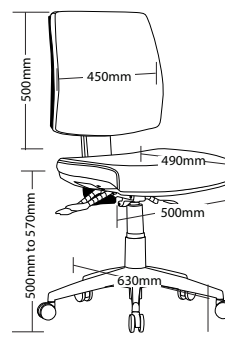

CLICK-LC-MB

CLICK-L-MB

CLICK FEATURES

- Adjustable seat height
- Adjustable back height (ratchet)
- Adjustable seat & back angle
- Moulded seat and back foam
- Back available in two sizes
- 3 Lever ergonomic mechanism
- Optional adjustable arms
- Available in Metro black
- Minor assembly required
- Square seat
- AFRDI tested to level 6
- 5 Year warranty
- Weight limit is 130kg