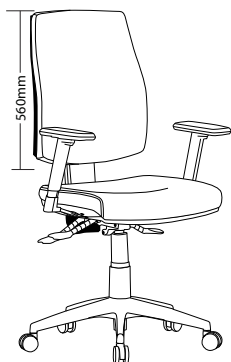

Fabric option:
MB- Metro black

CLICK-LC-MB

CLICK-H-MB

CLICK-L-MB

CLICK-H-MB
Back view

CLICK-HC-MB

CLICK-HC-MB

CLICK-H-MB

CLICK-LC-MB

CLICK-L-MB

CLICK FEATURES

- Adjustable seat height
- Adjustable back height (ratchet)
- Adjustable seat & back angle
- Moulded seat and back foam
- Back available in two sizes
- 3 Lever ergonomic mechanism
- Optional adjustable arms
- Available in Metro black
- Minor assembly required
- Square seat
- AFRDI tested to level 6
- 5 Year warranty
- Weight limit is 130kg