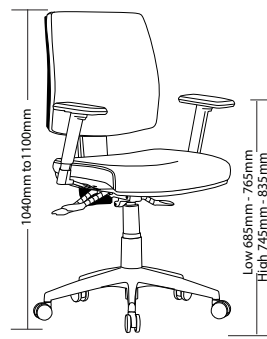

Fabric option:
MB- Metro black

CLICK-LC-MB

CLICK-H-MB

CLICK-L-MB

CLICK-H-MB
Back view

CLICK-HC-MB

CLICK-HC-MB

CLICK-H-MB

CLICK-LC-MB

CLICK-L-MB

CLICK FEATURES

- Adjustable seat height
- Adjustable back height (ratchet)
- Adjustable seat & back angle
- Moulded seat and back foam
- Back available in two sizes
- 3 Lever ergonomic mechanism
- Optional adjustable arms
- Available in Metro black
- Minor assembly required
- Square seat
- AFRDI tested to level 6
- 5 Year warranty
- Weight limit is 130kg