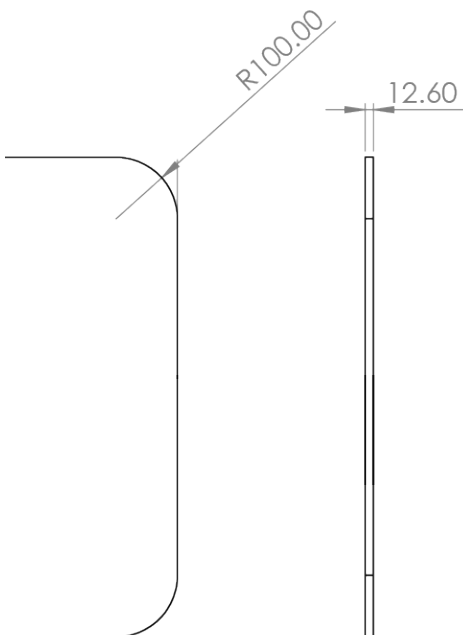

Sistem Whiteboard Wall
Board Single Whiteboard

The magnetic writing surface is laid upon solid Scandinavian plywood made for architectural joinery applications. This product has a warm, light coloured appearance and intricate grain detail finished in a beautiful smooth natural waxed edge. The Skändi is a stylish natural-looking piece that works well in any space.

Code	Skandi - Single Boards	Size (mm)	Min. Order
SKD2400	Skandi Board 2400	2380 x 1180	1
SKD1200	Skandi Board 1200	1180 x 900	1
SKD1500	Skandi Board 1500	1500 x 1180	1
SKD1212	Skandi Board 1200 Square	1180 x 1180	1

Code	Skandi Sistem - Whiteboard Wall	Size (mm)	Min. Order
SKD1200-O	Outer - Round + Square Corners	1180 x 900	2
SKD1200-I	Inner - Square corners	1180 x 900	1
SKD1800-O	Outer - Round + Square Corners	1780 x 1180	2
SKD1800-I	Inner - Square corners	1780 x 1180	1

- Natural waxed plywood edge
- Rounded radius corners
- Magnetic dry wipe writeable surface
- Split batten mounting system
- 12.6mm thickness

Board

Sistem

Board

Sistem

Accessorise Skändi

Assorted Colour Slim Markers
VA808