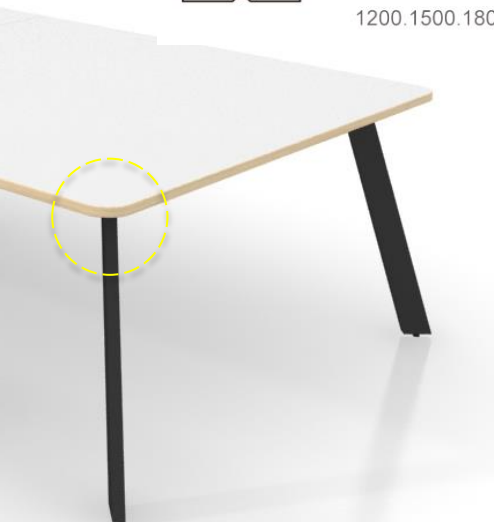

Gen-X is fully resolved and finished to perfection, features include white, black or custom colour legs, various worktop styles and finishes, above desk or below desk power and a selection of 3 desk screen styles in thousands of finishes.

Gen-X

Bench series

Worktop top size;
750mm Deep x
1200.1500.1800.2100 - mm Wide

2 person back to back

4 person back to back

6 person back to back

Single desk | Fitted return

2 person side to side

3 person side to side

Round worktop corners optional

Screen options

Option 1 – Alloy frame screen 30mm thick with core upholstered in foam back fabric with function rail ;

- *STD sizes include:**
(320mm or 480mm above desk)
- 750
 - 1200
 - 1500
 - 1800
 - 2100mm Wide

- *STD sizes include:**
(300mm or 400mm above desk)
- 955mm
 - 1155mm (for 1500W tops)
 - 1355mm (for 1800W tops)
 - 1655mm (for 1800W tops)

Options available with same tapered design:

- 25mm melamine panel
- 12mm Perspex
- 12mm Echopanel