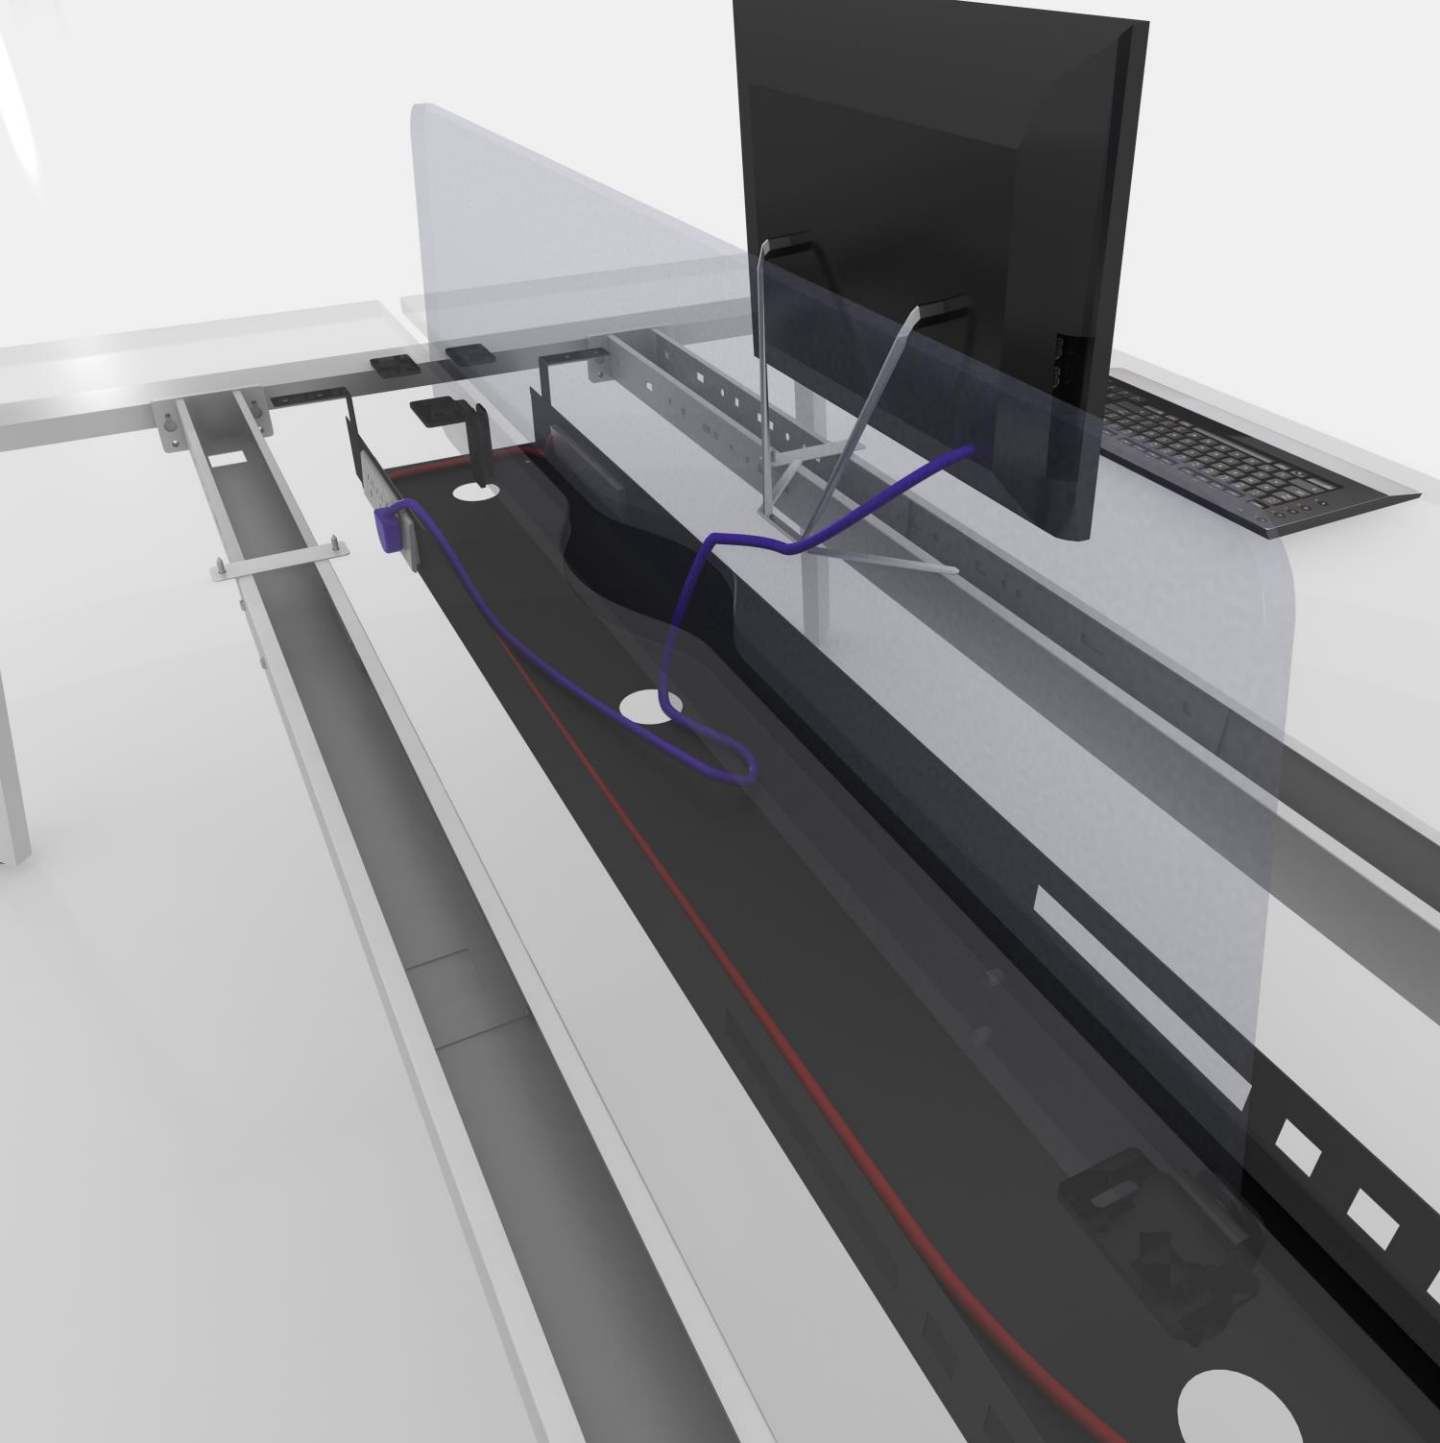

diami.

Gen-X
Bench series

Gen-X Bench System was developed to the best of European quality and design by the use of rectangular tube sections robot welded with multiple angles to showcase a distinctive eye catching functional range of desks, tables and benches that complement today's modern collaborative workspace.

3 person side to side

Round worktop corners optional

Screen options

Option 1 – Alloy frame screen 30mm thick with core upholstered in foam back fabric with function rail ;

- *STD sizes include:**
(320mm or 480mm above desk)
- 750
 - 1200
 - 1500
 - 1800
 - 2100mm Wide

Option 3 - Perspex screen mounted on central track system;

A . 380mm High x
750mm Wide

B . 380mm High x
1200mm Wide

C . 380mm High x
1600mm Wide

* Smoky white Perspex STD on a White track - Other colors available on request

Power Modules -

Cable support tray

Under desk top
4 x GPO + 4 x DATA
(Data housing only)

Above desk top Power rail
4 x GPO + 3 x DATA
(Data housing only)

Desk top inset power box
4 x GPO + 4 x DATA
(Data housing only)