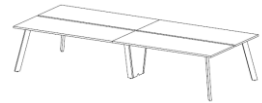

Gen-X

Bench series

Worktop top size;
750mm Deep x
1200.1500.1800.2100 - mm Wide

2 person back to back

4 person back to back

6 person back to back

Single desk | Fitted return

2 person side to side

3 person side to side

Round worktop corners optional

Screen options

Option 1 – Alloy frame screen 30mm thick with core upholstered in foam back fabric with function rail ;

- *STD sizes include:**
(320mm or 480mm above desk)
- 750
 - 1200
 - 1500
 - 1800
 - 2100mm Wide

***Accessories in White PC**

A)Business card holder B)Pencil box.
C)Note pad holder D)Phone holder.
E)Side load A4 tray F)Front load A4 tray
G)File/Binder holder.

Option 2 – Full fabric wrapped screen with tapered design and rounded top corners;