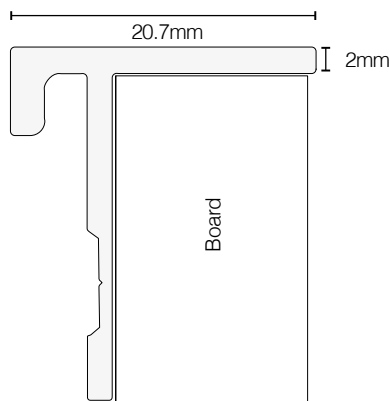

Krommenie's Bacteriostatic properties are compliant with antimicrobial test EN-ISO 22196.

EDGE LX7000

BACTERIOSTATIC KROMMENIE PINBOARDS

Available in a standard satin silver or either powder coat white or black edgeless frame, the rear mounting split brackets completely hides all fixtures from the board face providing a totally clean and visually appealing look.

2mm EDGE frame has no lip and sits 20.7mm off the wall.

SIDE
DETAIL

FRONT
DETAIL

Code	Description	Size (mm)
LX7-9060-K	Visionchart Architectural EDGE LX7 Krommenie Pinboards	900 x 600
LX7-9090-K	Visionchart Architectural EDGE LX7 Krommenie Pinboards	900 x 900
LX7-1290-K	Visionchart Architectural EDGE LX7 Krommenie Pinboards	1200 x 900
LX7-1212-K	Visionchart Architectural EDGE LX7 Krommenie Pinboards	1200 x 1200
LX7-1590-K	Visionchart Architectural EDGE LX7 Krommenie Pinboards	1500 x 900
LX7-1512-K	Visionchart Architectural EDGE LX7 Krommenie Pinboards	1500 x 1200
LX7-1890-K	Visionchart Architectural EDGE LX7 Krommenie Pinboards	1800 x 900
LX7-1812-K	Visionchart Architectural EDGE LX7 Krommenie Pinboards	1800 x 1200
LX7-2012-K	Visionchart Architectural EDGE LX7 Krommenie Pinboards	2000 x 1200
LX7-2112-K	Visionchart Architectural EDGE LX7 Krommenie Pinboards	2100 x 1200
LX7-2412-K	Visionchart Architectural EDGE LX7 Krommenie Pinboards	2400 x 1200
LX7-3012-K	Visionchart Architectural EDGE LX7 Krommenie Pinboards	3000 x 1200

Panels can be made to order any size from 900x600mm to 3000x1200mm.

Our low profile LX7000 EDGE boards can be mounted side by side, virtually seamlessly to create a communication wall.

4 Most Popular Colours