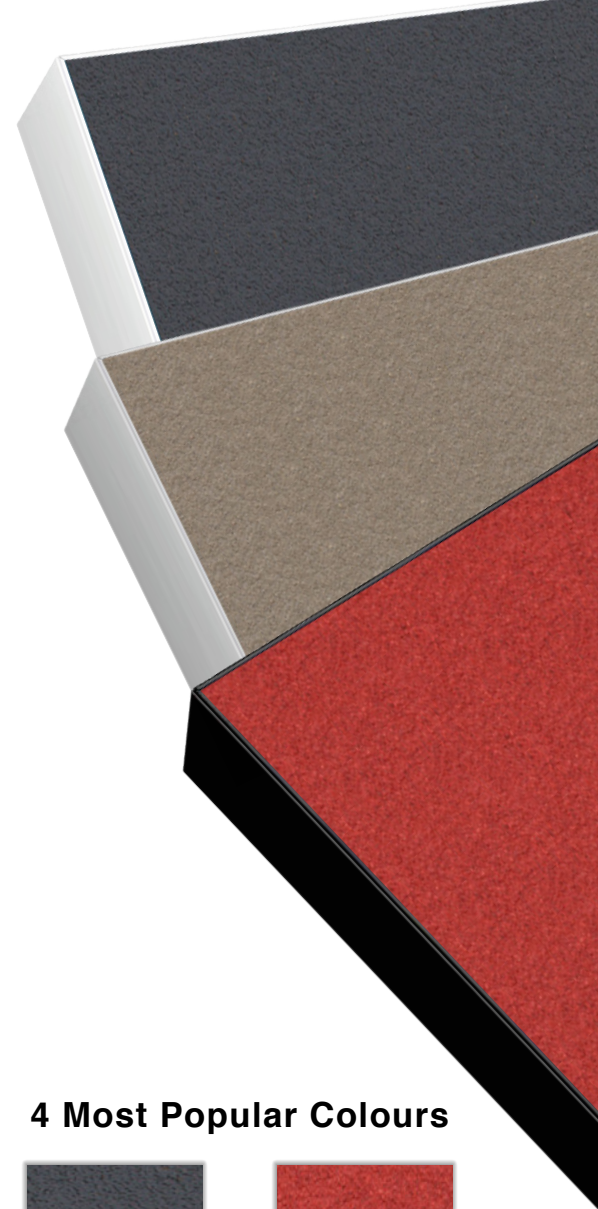

EDGE LX7000

BACTERIOSTATIC KROMMENIE PINBOARDS

EQUIP
OFFICE FURNITURE

The EDGE LX7000 frame provides a stylish ultra slim frame for Pinboards that enhances any space. Combined with our popular Krommenie pinnable material, the frame compliments the easy spray-wipe-clean surface for an 'EDGE to EDGE' clean. Wherever people plan, meet and create ... simply share your ideas by pinning them to the wall.

2mm EDGE frame has no lip and sits 20.7mm off the wall.

SIDE
DETAIL

FRONT
DETAIL

Code	Description	Size (mm)
LX7-9060-K	Visionchart Architectural EDGE LX7 Krommenie Pinboards	900 x 600
LX7-9090-K	Visionchart Architectural EDGE LX7 Krommenie Pinboards	900 x 900
LX7-1290-K	Visionchart Architectural EDGE LX7 Krommenie Pinboards	1200 x 900
LX7-1212-K	Visionchart Architectural EDGE LX7 Krommenie Pinboards	1200 x 1200
LX7-1590-K	Visionchart Architectural EDGE LX7 Krommenie Pinboards	1500 x 900
LX7-1512-K	Visionchart Architectural EDGE LX7 Krommenie Pinboards	1500 x 1200
LX7-1890-K	Visionchart Architectural EDGE LX7 Krommenie Pinboards	1800 x 900
LX7-1812-K	Visionchart Architectural EDGE LX7 Krommenie Pinboards	1800 x 1200
LX7-2012-K	Visionchart Architectural EDGE LX7 Krommenie Pinboards	2000 x 1200
LX7-2112-K	Visionchart Architectural EDGE LX7 Krommenie Pinboards	2100 x 1200
LX7-2412-K	Visionchart Architectural EDGE LX7 Krommenie Pinboards	2400 x 1200
LX7-3012-K	Visionchart Architectural EDGE LX7 Krommenie Pinboards	3000 x 1200

Panels can be made to order any size from 900x600mm to 3000x1200mm.

Our low profile LX7000 EDGE boards can be mounted side by side, virtually seamlessly to create a communication wall.

4 Most Popular Colours