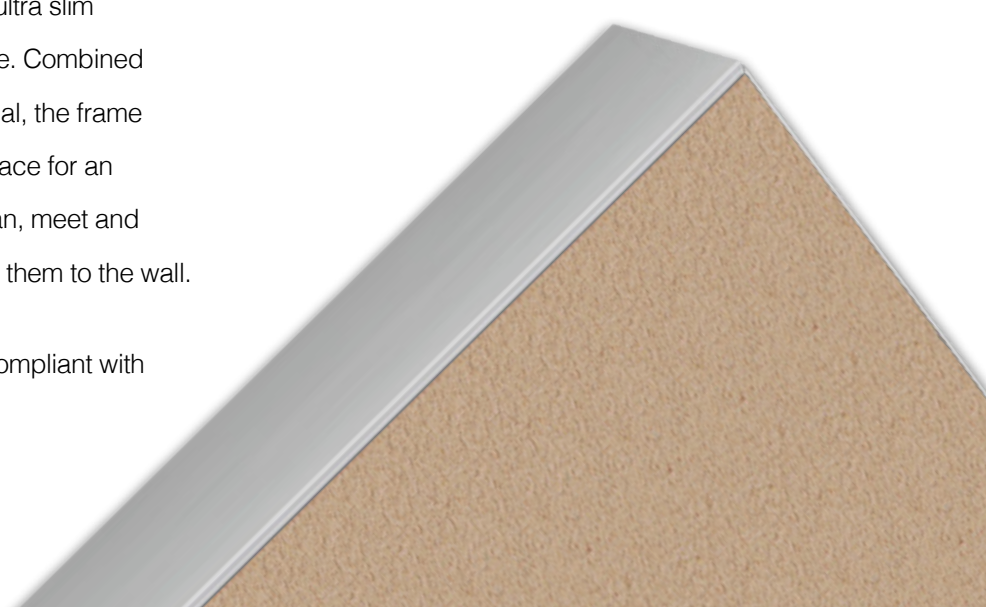

EDGE LX7000

BACTERIOSTATIC KROMMENIE PINBOARDS

EQUIP
OFFICE FURNITURE

The EDGE LX7000 frame provides a stylish ultra slim frame for Pinboards that enhances any space. Combined with our popular Krommenie pinnable material, the frame compliments the easy spray-wipe-clean surface for an 'EDGE to EDGE' clean. Wherever people plan, meet and create ... simply share your ideas by pinning them to the wall.

Krommenie's Bacteriostatic properties are compliant with antimicrobial test EN-ISO 22196.

EDGE LX7000

BACTERIOSTATIC KROMMENIE PINBOARDS

Available in a standard satin silver or either powder coat white or black edgeless frame, the rear mounting split brackets completely hides all fixtures from the board face providing a totally clean and visually appealing look.

Panels can be made to order any size from 900x600mm to 3000x1200mm.

Our low profile LX7000 EDGE boards can be mounted side by side, virtually seamlessly to create a communication wall.

4 Most Popular Colours