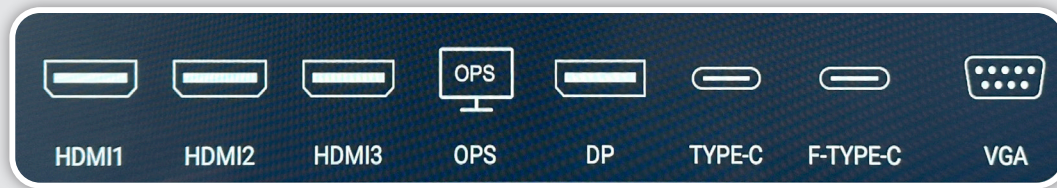

Quick access to key tools used with Interactive Apps

Short Cut widget can be dragged and placed on any part of the screen

Quick access to key settings and tools used with Interactive Apps

Control Centre

03:27 pm

Friday, 01 March 2024

Control Center

The image shows a smart TV home screen with a dark blue background. At the top left, it displays the user profile 'Owner System User'. The top right corner shows icons for signal strength, Wi-Fi, and Bluetooth. The central display shows the time 'am 09 : 13' and the date 'Friday, 01 March'. On the left and right sides, there are vertical navigation bars with icons for back, home, edit, and other functions. At the bottom, there is a dock with four icons: 'DrawView X', 'Source', 'File Manager', and 'Applications'. A central panel displays various video input options: HDMI1, HDMI2, HDMI3, OPS, DP, TYPE-C, F-TYPE-C, and VGA.

Owner  
System User

am 09 : 13  
Friday, 01 March

HDMI1 HDMI2 HDMI3 OPS DP TYPE-C F-TYPE-C VGA

DrawView X Source File Manager Applications

Various Source Options  
for MAC and PC plug-in

Casting tool to connect to smartphones