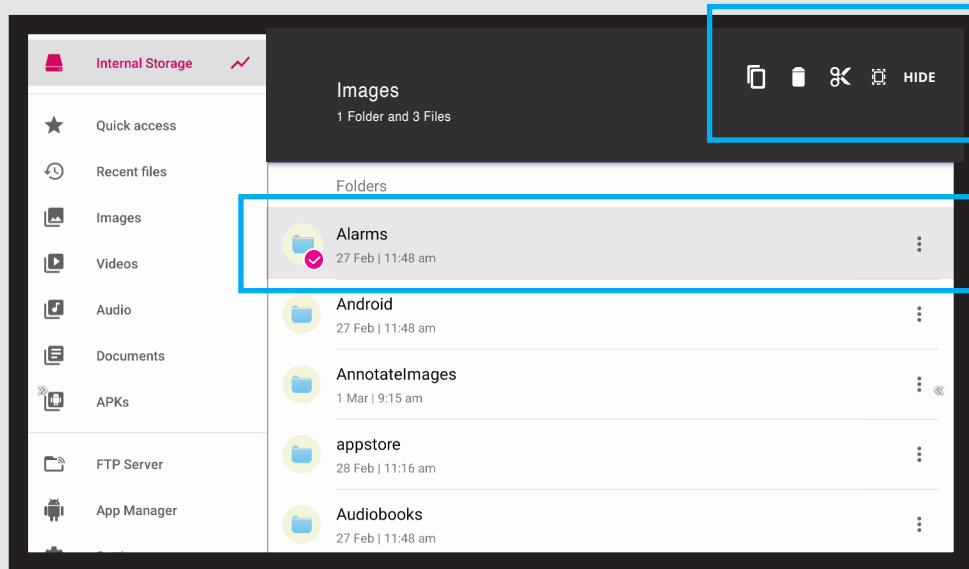

Local File Storage & Transferring

Move files and folders using select, copy/cut, paste function