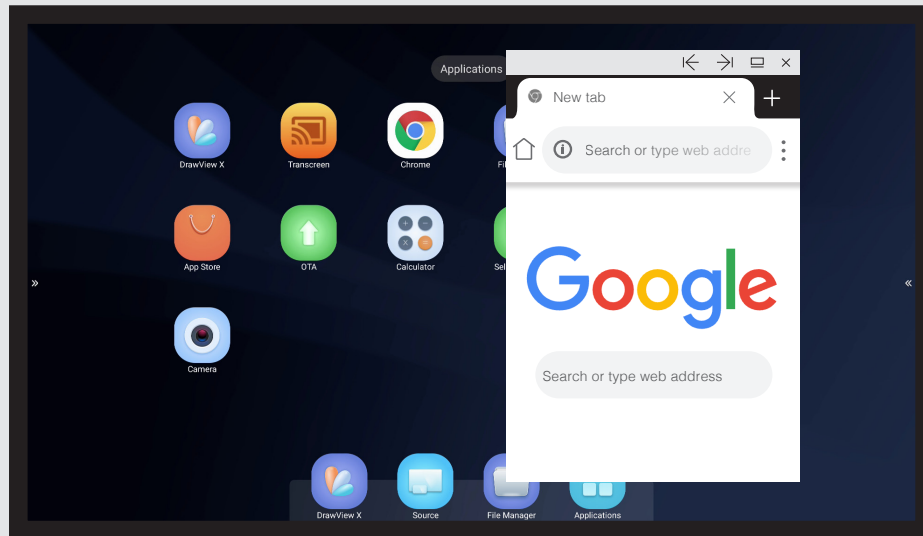

Friday, 01 March 2024

Control Center

The image shows a smart TV home screen with a dark blue background. At the top left, it displays the user profile 'Owner System User'. The top right corner shows icons for signal strength, Wi-Fi, and Bluetooth. The central display shows the time 'am 09 : 13' and the date 'Friday, 01 March'. On the left and right sides, there are vertical navigation bars with icons for back, home, edit, and other functions. At the bottom, there is a dock with four icons: 'DrawView X', 'Source', 'File Manager', and 'Applications'. A central panel displays various video input options: HDMI1, HDMI2, HDMI3, OPS, DP, TYPE-C, F-TYPE-C, and VGA.

Built-in Internet Browser for no plug-in option

Access to more Apps Microsoft, Adobe etc.

Current Software

Panel software & hardware inspection tool

# App Usability Options

The default interface is Full Screen mode

Hold down App icon to trigger options

Freeform is a moveable window, that can be resized or pushed left or right on the screen

Apps can be used simultaneously in Freeform mode