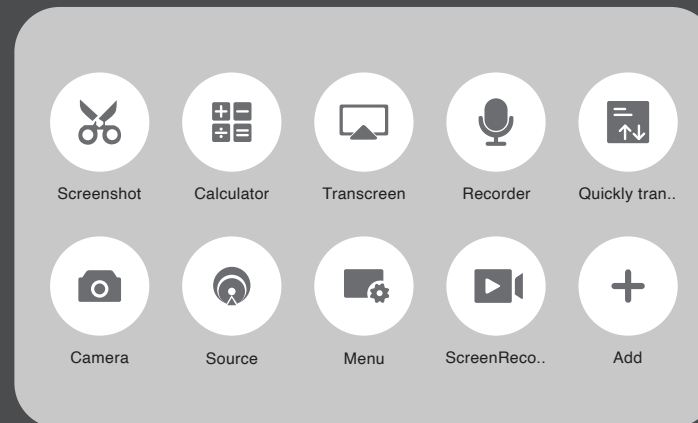

Quick access to key tools used with Interactive Apps

Short Cut widget can be dragged and placed on any part of the screen

Quick access to key settings and tools used with Interactive Apps

Control Centre

03:27 pm

Friday, 01 March 2024

Control Center

The image shows a smart TV home screen with a dark blue background. At the top left, it displays the user profile 'Owner System User'. The top right corner shows icons for signal strength, Wi-Fi, and Bluetooth. The central display shows the time 'am 09 : 13' and the date 'Friday, 01 March'. On the left and right sides, there are vertical navigation bars with icons for back, home, edit, and other functions. At the bottom, there is a dock with four icons: 'DrawView X', 'Source', 'File Manager', and 'Applications'. A central panel displays various video input options: HDMI1, HDMI2, HDMI3, OPS, DP, TYPE-C, F-TYPE-C, and VGA.