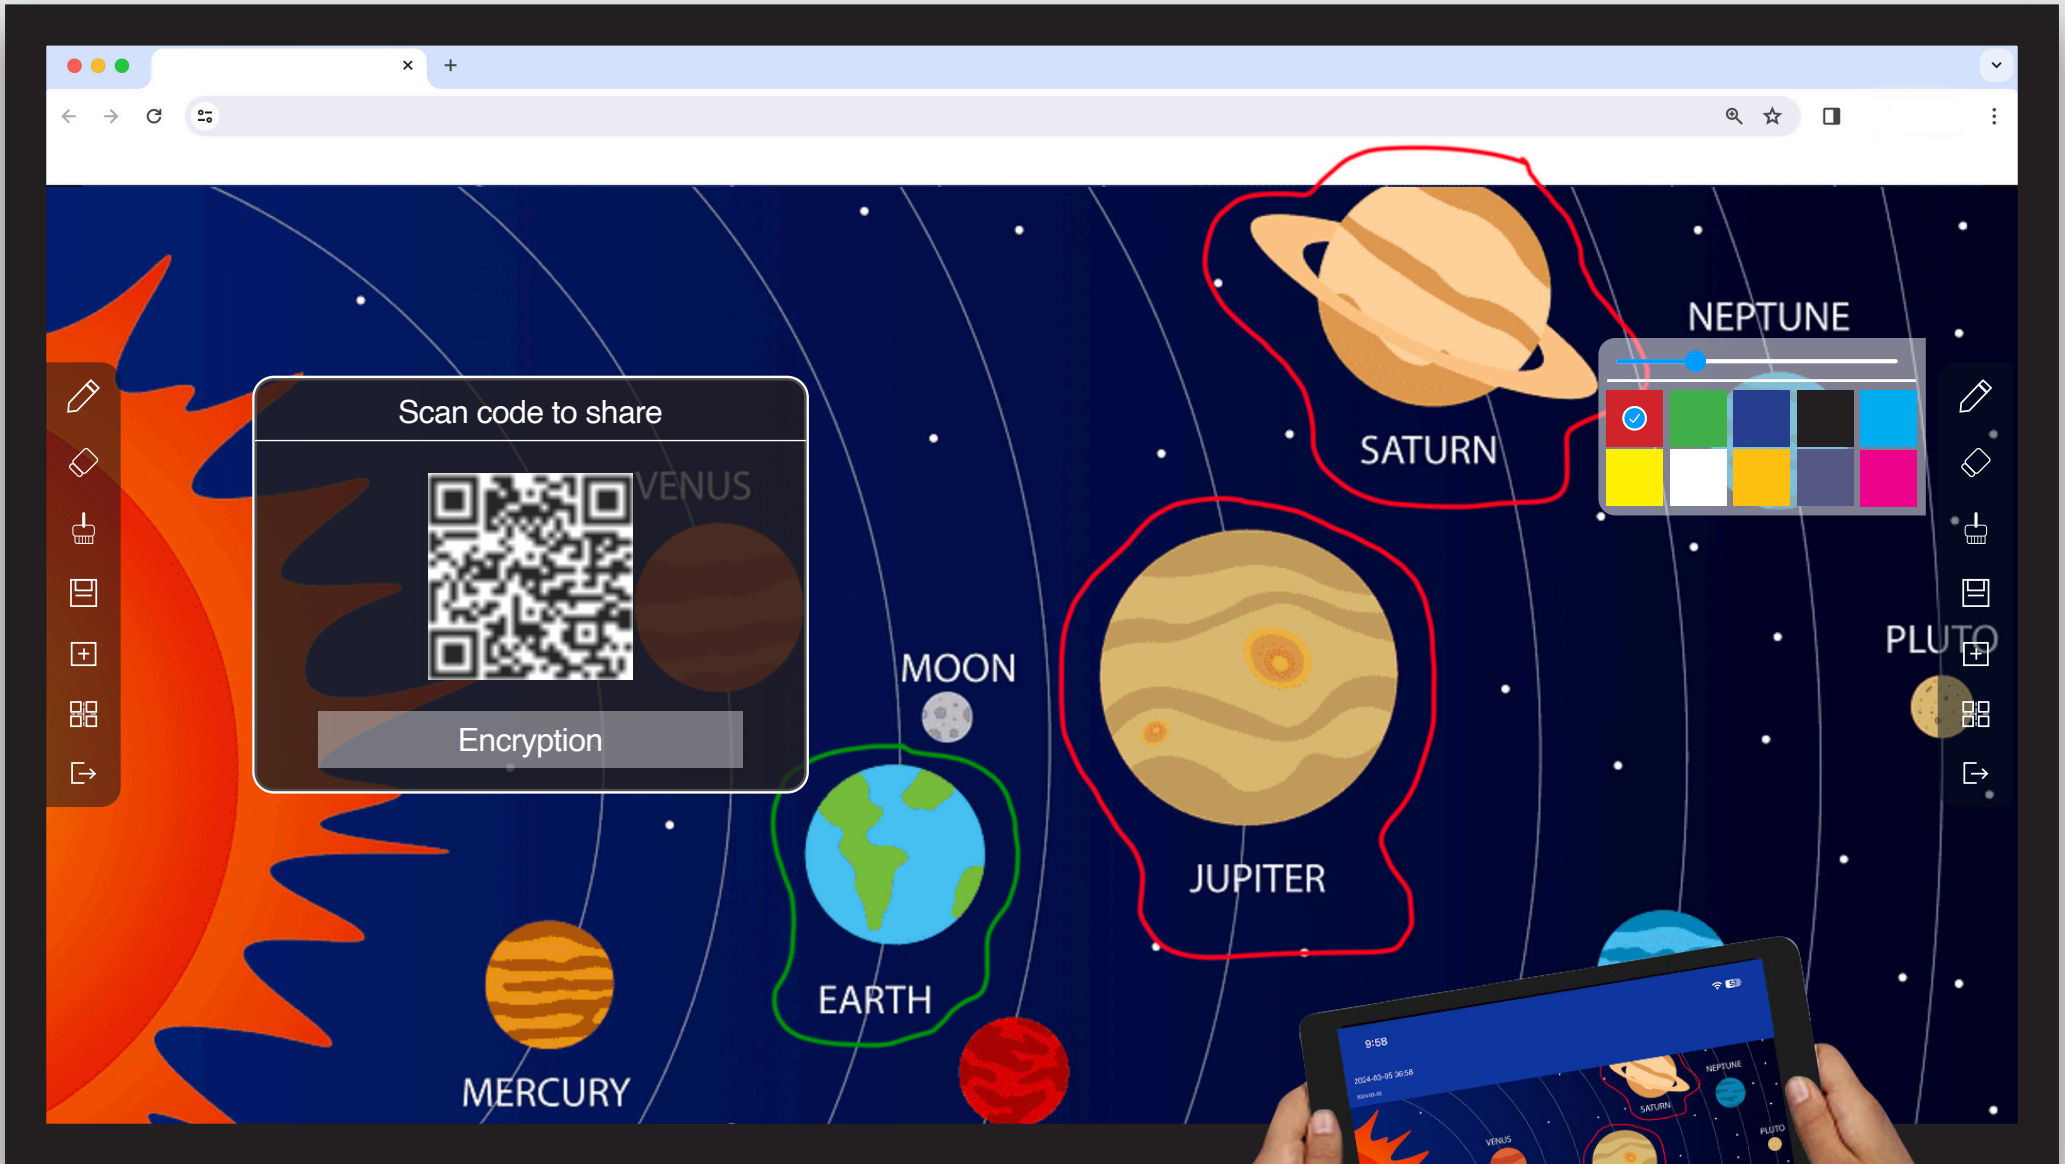

## File Manager

## DrawView X

## Source

Annotation freezes the screen, allowing for on-screen writing and notation

- Pen
- Eraser
- Clear Screen
- Save As Image
- Add to DrawView X
- QR Code Sharing
- Exit Annotate

Scan code to share

Friday, 01 March 2024

Control Center

The image shows a smart TV home screen with a dark blue background. At the top left, it displays the user profile 'Owner System User'. The top right corner shows icons for signal strength, Wi-Fi, and Bluetooth. The central display shows the time 'am 09 : 13' and the date 'Friday, 01 March'. On the left and right sides, there are vertical navigation bars with icons for back, home, edit, and other functions. At the bottom, there is a dock with four icons: 'DrawView X', 'Source', 'File Manager', and 'Applications'. A central panel displays various video input options: HDMI1, HDMI2, HDMI3, OPS, DP, TYPE-C, F-TYPE-C, and VGA.