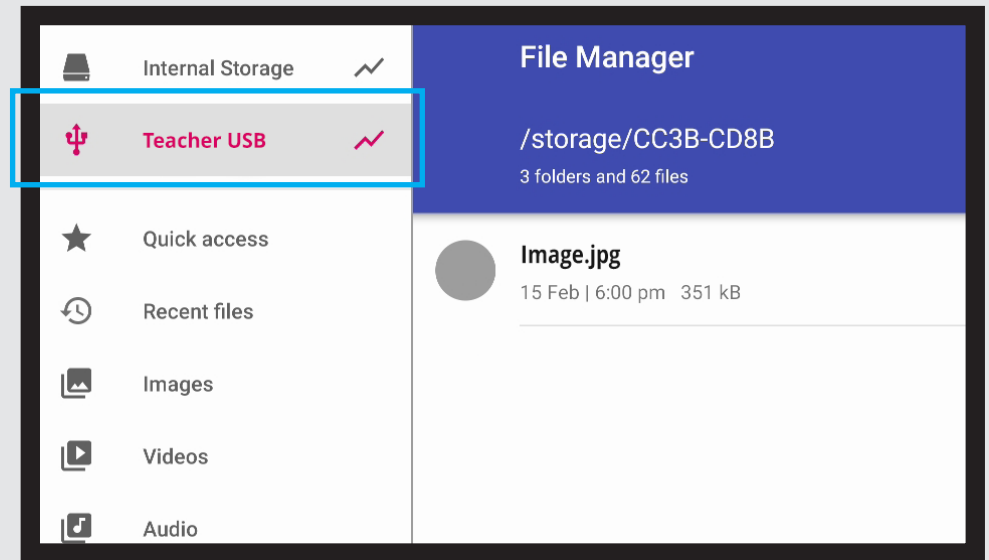

Import and Export with external storage - i.e, USB drive