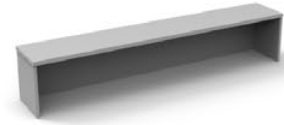

TATIONS

+

=

Panel End Desk
IFDE

Fixed Empty Desk Return
IFFR

2 Piece Radial Workstation
IFWS

3 Piece Splay Workstation
IF3PWS

Desk Hob
IFHO