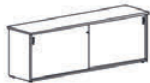

BOOKCASE

Open Bookcase
IFBC

900h x 900w x 300d
1200h x 900w x 300d
1500h x 900w x 300d
1800h x 900w x 300d

● ● ○ ○ ●
● ● ● ○ ●
● ● ○ ○ ●
● ● ● ● ●

HUTCH

Adjustable Shelf Hutch
IFHU

900w x 1075h x 300d
1200w x 1075h x 300d
1500w x 1075h x 300d
1800w x 1075h x 300d

● ● ○ ○ ●
● ● ○ ○ ●
● ● ○ ○ ●
● ● ● ● ●

BUFFET

Hinged Door Buffet with Lock
IFBUHGL

900w x 450d x 725h
1800w x 450d x 725h

● ● ● ○ ●
● ● ● ○ ●

Sliding Door Buffet with lock
IFBUSL

900w x 450d x 725h
1200w x 450d x 725h
1500w x 450d x 725h
1800w x 450d x 725h