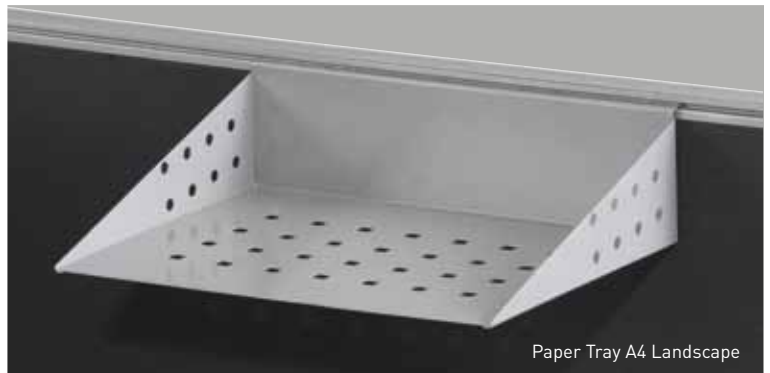

# spektrum 30

accessories range

Sticky Note Holder

Screen Mounted Shelf

Monitor Arm

Paper Tray A4 Portrait

Pencil Box

Paper Tray A4 Landscape