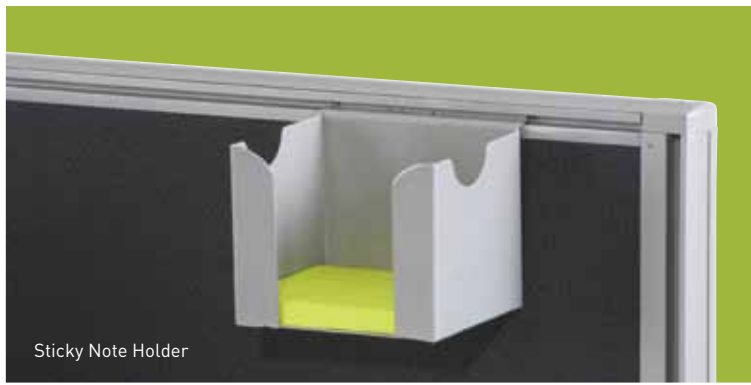

# spektrum 30

accessories range

Sticky Note Holder

Screen Mounted Shelf

Monitor Arm

Paper Tray A4 Portrait

Pencil Box

Paper Tray A4 Landscape