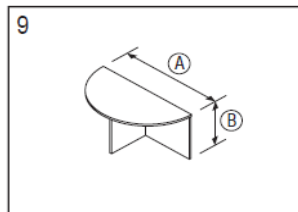

Adjacent corner unit 6

(A) 900 (B) 600 (C) 720
 1000 720
 1200 900

Teardrop 7

(A) DIA 900 (B) 720
 DIA 1000
 DIA 1050
 DIA 1200

120degree conference 8

(A) 720 (B) 720
 900

Half-round return 9

(A) 1200 (B) 720
 1500
 1800

Splay conference - flat sided 10

(A) 720 (B) 720
 900

Desktop screen 11

(A) 500

Wave top desktop screen 12

(A) 500 (B) 300

1 Rectangular desk

- (A) 1200 2400 (B) 600 (C) 720
- 1500 720
- 1800 900
- 2100

2 D-end desk

- (A) 1200 2400 (B) 600 (C) 720
- 1500 2700 720
- 1800 900
- 2100

3 P-end desk

- (A) 2100 (B) 720 (C) 900 (D) 720
- 2400 900 1050
- 2700 1200

4 Splayed desk

- (A) 1200 2400 (B) 600 (C) 720 (D) 720
- 1500 720 900
- 1800 900 1200
- 2100