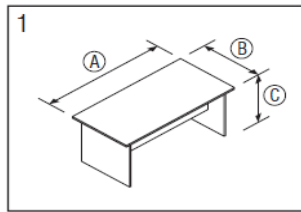

Adjacent corner unit 6

(A) 900 (B) 600 (C) 720
 1000 720
 1200 900

Teardrop 7

(A) DIA 900 (B) 720
 DIA 1000
 DIA 1050
 DIA 1200

120degree conference 8

(A) 720 (B) 720
 900

Half-round return 9

(A) 1200 (B) 720
 1500
 1800

Splay conference - flat sided 10

(A) 720 (B) 720
 900

Desktop screen 11

(A) 500

Wave top desktop screen 12

(A) 500 (B) 300

1 Rectangular desk

- (A) 1200 2400 (B) 600 (C) 720
- 1500 720
- 1800 900
- 2100

2 D-end desk

- (A) 1200 2400 (B) 600 (C) 720
- 1500 2700 720
- 1800 900
- 2100

3 P-end desk

- (A) 2100 (B) 720 (C) 900 (D) 720
- 2400 900 1050
- 2700 1200

4 Splayed desk

- (A) 1200 2400 (B) 600 (C) 720 (D) 720
- 1500 720 900
- 1800 900 1200
- 2100