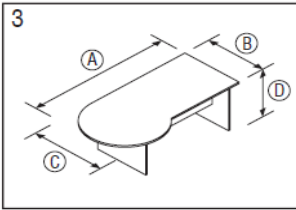

Adjacent corner unit 6

(A) 900 (B) 600 (C) 720
 1000 720
 1200 900

Teardrop 7

(A) DIA 900 (B) 720
 DIA 1000
 DIA 1050
 DIA 1200

120degree conference 8

(A) 720 (B) 720
 900

Half-round return 9

(A) 1200 (B) 720
 1500
 1800

Splay conference - flat sided 10

(A) 720 (B) 720
 900

Desktop screen 11

(A) 500

Wave top desktop screen 12

(A) 500 (B) 300

1 Rectangular desk

- (A) 1200 2400 (B) 600 (C) 720
- 1500 720
- 1800 900
- 2100

2 D-end desk

- (A) 1200 2400 (B) 600 (C) 720
- 1500 2700 720
- 1800 900
- 2100

3 P-end desk

- (A) 2100 (B) 720 (C) 900 (D) 720
- 2400 900 1050
- 2700 1200

4 Splayed desk

- (A) 1200 2400 (B) 600 (C) 720 (D) 720
- 1500 720 900
- 1800 900 1200
- 2100