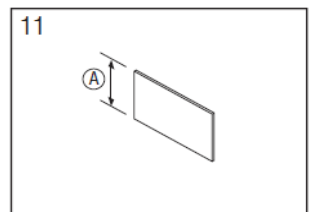

Adjacent corner unit 6

(A) 900 (B) 600 (C) 720
 1000 720
 1200 900

Teardrop 7

(A) DIA 900 (B) 720
 DIA 1000
 DIA 1050
 DIA 1200

120degree conference 8

(A) 720 (B) 720
 900

Half-round return 9

(A) 1200 (B) 720
 1500
 1800

Splay conference - flat sided 10

(A) 720 (B) 720
 900

Desktop screen 11

(A) 500

Wave top desktop screen 12

(A) 500 (B) 300

1 Rectangular desk

- (A) 1200 2400 (B) 600 (C) 720
- 1500 720
- 1800 900
- 2100

2 D-end desk

- (A) 1200 2400 (B) 600 (C) 720
- 1500 2700 720
- 1800 900
- 2100

3 P-end desk

- (A) 2100 (B) 720 (C) 900 (D) 720
- 2400 900 1050
- 2700 1200

4 Splayed desk

- (A) 1200 2400 (B) 600 (C) 720 (D) 720
- 1500 720 900
- 1800 900 1200
- 2100