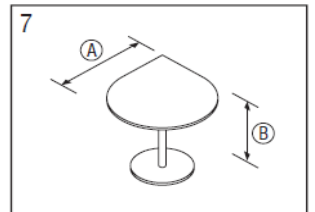

Adjacent corner unit 6

(A) 900 (B) 600 (C) 720
 1000 720
 1200 900

Teardrop 7

(A) DIA 900 (B) 720
 DIA 1000
 DIA 1050
 DIA 1200

120degree conference 8

(A) 720 (B) 720
 900

Half-round return 9

(A) 1200 (B) 720
 1500
 1800

Splay conference - flat sided 10

(A) 720 (B) 720
 900

Desktop screen 11

(A) 500

Wave top desktop screen 12

(A) 500 (B) 300

1 Rectangular desk

- (A) 1200 2400 (B) 600 (C) 720
- 1500 720
- 1800 900
- 2100

2 D-end desk

- (A) 1200 2400 (B) 600 (C) 720
- 1500 2700 720
- 1800 900
- 2100

3 P-end desk

- (A) 2100 (B) 720 (C) 900 (D) 720
- 2400 900 1050
- 2700 1200

4 Splayed desk

- (A) 1200 2400 (B) 600 (C) 720 (D) 720
- 1500 720 900
- 1800 900 1200
- 2100