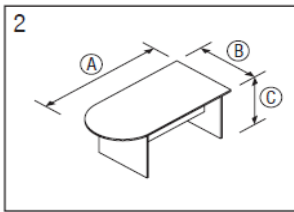

Adjacent corner unit 6

(A) 900 (B) 600 (C) 720
 1000 720
 1200 900

Teardrop 7

(A) DIA 900 (B) 720
 DIA 1000
 DIA 1050
 DIA 1200

120degree conference 8

(A) 720 (B) 720
 900

Half-round return 9

(A) 1200 (B) 720
 1500
 1800

Splay conference - flat sided 10

(A) 720 (B) 720
 900

Desktop screen 11

(A) 500

Wave top desktop screen 12

(A) 500 (B) 300

1 Rectangular desk

- (A) 1200 2400 (B) 600 (C) 720
- 1500 720
- 1800 900
- 2100

2 D-end desk

- (A) 1200 2400 (B) 600 (C) 720
- 1500 2700 720
- 1800 900
- 2100

3 P-end desk

- (A) 2100 (B) 720 (C) 900 (D) 720
- 2400 900 1050
- 2700 1200

4 Splayed desk

- (A) 1200 2400 (B) 600 (C) 720 (D) 720
- 1500 720 900
- 1800 900 1200
- 2100