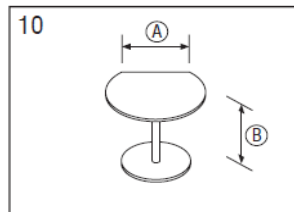

Adjacent corner unit 6

(A) 900 (B) 600 (C) 720
 1000 720
 1200 900

Teardrop 7

(A) DIA 900 (B) 720
 DIA 1000
 DIA 1050
 DIA 1200

120degree conference 8

(A) 720 (B) 720
 900

Half-round return 9

(A) 1200 (B) 720
 1500
 1800

Splay conference - flat sided 10

(A) 720 (B) 720
 900

Desktop screen 11

(A) 500

Wave top desktop screen 12

(A) 500 (B) 300

1 Rectangular desk

- (A) 1200 2400 (B) 600 (C) 720
- 1500 720
- 1800 900
- 2100

2 D-end desk

- (A) 1200 2400 (B) 600 (C) 720
- 1500 2700 720
- 1800 900
- 2100

3 P-end desk

- (A) 2100 (B) 720 (C) 900 (D) 720
- 2400 900 1050
- 2700 1200

4 Splayed desk

- (A) 1200 2400 (B) 600 (C) 720 (D) 720
- 1500 720 900
- 1800 900 1200
- 2100