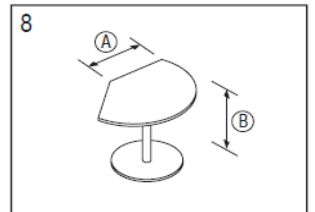

Adjacent corner unit 6

(A) 900 (B) 600 (C) 720
 1000 720
 1200 900

Teardrop 7

(A) DIA 900 (B) 720
 DIA 1000
 DIA 1050
 DIA 1200

120degree conference 8

(A) 720 (B) 720
 900

Half-round return 9

(A) 1200 (B) 720
 1500
 1800

Splay conference - flat sided 10

(A) 720 (B) 720
 900

Desktop screen 11

(A) 500

Wave top desktop screen 12

(A) 500 (B) 300

1 Rectangular desk

- (A) 1200 2400 (B) 600 (C) 720
- 1500 720
- 1800 900
- 2100

2 D-end desk

- (A) 1200 2400 (B) 600 (C) 720
- 1500 2700 720
- 1800 900
- 2100

3 P-end desk

- (A) 2100 (B) 720 (C) 900 (D) 720
- 2400 900 1050
- 2700 1200

4 Splayed desk

- (A) 1200 2400 (B) 600 (C) 720 (D) 720
- 1500 720 900
- 1800 900 1200
- 2100