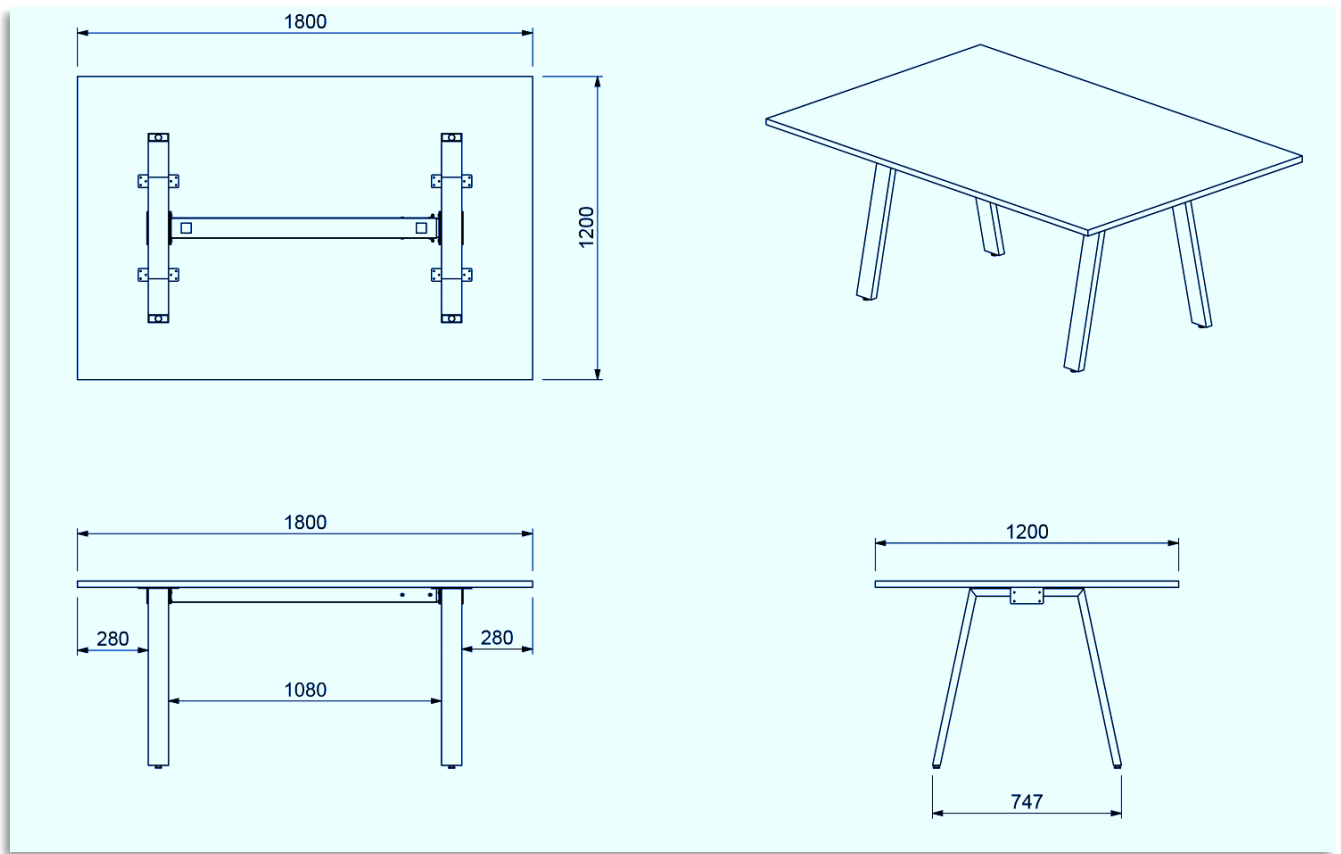

Gen XA
Model: **XA1**
Meeting tables with 1pc top and 750 'A' legs