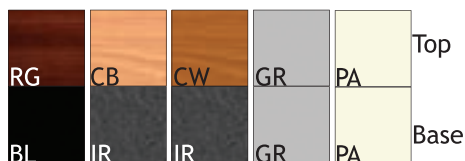

WORKSTATIONS

Tops and sides 25mm, easy accessible levelling feet.

2 Piece Radial Workstation IFWS

- 25mm Top
- 25mm Sides
- Square Corners
- 2 Cable Holes
- Adjustable Feet
- Please specify RH / LH while ordering

DIMENSIONS
1800 x 1800 x 750 / 600
Return

COLOURS AVAILABLE
BL/RG, IR/CB, IR/CW, GR/GR,
PA/PA

3 Piece Splay Workstation IF3PWS

- 25mm Top
- 25mm Sides
- Square Corners
- 1 Cable Hole
- Adjustable Feet

DIMENSIONS
1500w x 600d / 1500w x
600d x 725h
1800w x 600d / 1800w x
600d x 725h
1800w x 750d / 1800w x
750d x 725h

COLOURS AVAILABLE
IR/CB, IR/CW, GR/GR,
PA/PA
BL/RG, IR/CB, IR/CW,
GR/GR, PA/PA
BL/RG, IR/CB, IR/CW,
GR/GR

Desk Hob IFHO

- 25mm Top
- 25mm Sides
- Square Corners
- 5 Plastics Corner Connectors

DIMENSIONS
1800w x 300d x 450h

COLOURS AVAILABLE
IR/CB, IR/CW,
GR/GR