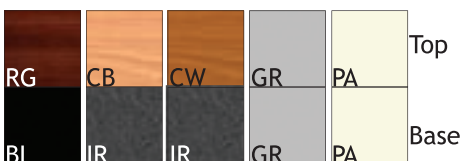

Due to DDK's extensive stock holdings, most items will be available from our warehouses Australia wide.

DESKS

Tops and sides 25mm, easy accessible levelling feet.

Rectangular Desk
IFDE

- 25mm Top
- 25mm Sides
- Square Corners
- Adjustable Feet

IR/CB, IR/CW, GR/GR

BL/RG, IR/CB, IR/CW, GR/GR, PA/PA

BL/RG, IR/CB, IR/CW, GR/GR, PA/PA

IR/CB, IR/CW, GR/GR

Fixed Empty Desk Return
IFFR

- 25mm Top
- 25mm Sides
- Square Corners
- Adjustable Feet

UNIVERSAL FITTING