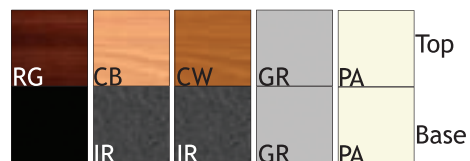

COLOURS AVAILABLE
IR/CB, IR/CW, GR/GR,
PA/PA
BL/RG, IR/CB, IR/CW,
GR/GR, PA/PA
BL/RG, IR/CB, IR/CW,
GR/GR

Desk Hob IFHO

- 25mm Top
- 25mm Sides
- Square Corners
- 5 Plastics Corner Connectors

DIMENSIONS
1800w x 300d x 450h