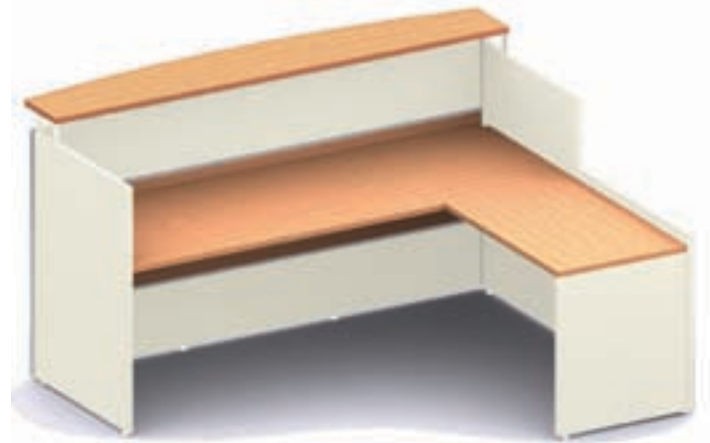

COLOURS AVAILABLE
BL/RG, IR/CB, IR/CW, GR/GR

RECEPTION DESK

Reception Desk

IFRPDE

Reception Desk Fixed Return

IFRPFR

- 25mm Tops, 25mm Sides
- Curved Elevated Hob
- Aluminium Corner Posts
- 3 Panel Front
- Adjustable Feet
- Fixed RH/LH Return For Reception Desk