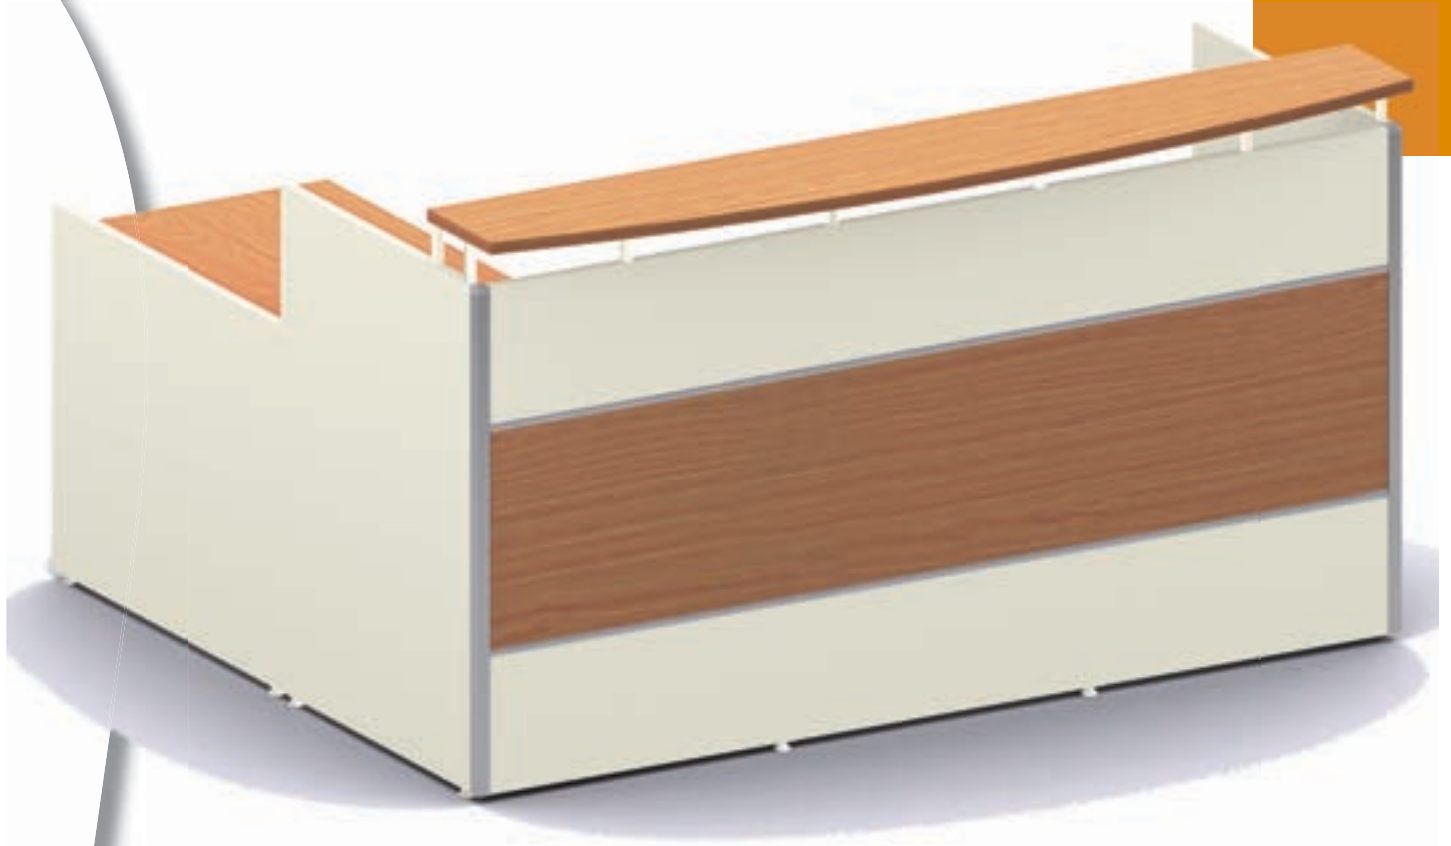

RECEPTION DESK

Reception Desk

IFRPDE

Reception Desk Fixed Return

IFRPFR

- 25mm Tops, 25mm Sides
- Curved Elevated Hob
- Aluminium Corner Posts
- 3 Panel Front
- Adjustable Feet
- Fixed RH/LH Return For Reception Desk