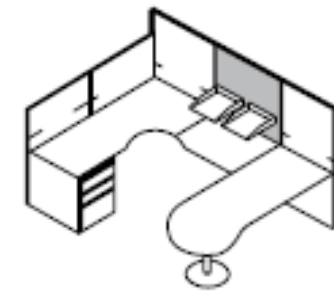

- + Wave top glass privacy screen
- + Designer floating tops
- + Versatile aluminium framed glass doors
- + Aesthetically pleasing ambience
- + Task lighting

spektrum
SCAPE

Focusing on performance as much as style, Spektrum Scape integrates ergonomics with aesthetics. Featuring sit-to-stand height adjustment, it encourages healthy movement and therefore maximises productivity.

15

16

17

18

19

20

21

22

23

24

25

26

27

28

29