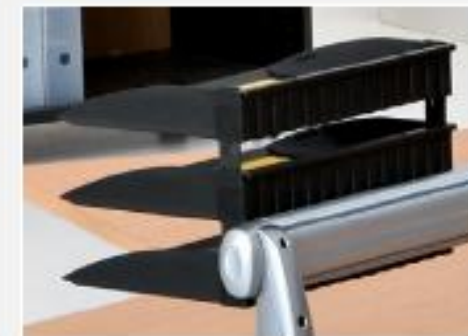

spektrum
FURNITURE SYSTEMS

spektrum
BEAM

Spektrum Beam ensures a clean, minimalist office with the use of beam desking for cable reticulation. This simplistic style is highlighted by the slimline design of the mini screens

- + Tech or hydraulic adjustable bases
- + Compact storage solutions

spektrum
LINEAR

Successful results are achieved through the strength of a team. By stimulating interaction and communication Spektrum Linear creates a workspace that helps a group work towards their goal without interfering with personal space.

- + Individual power and data beams
- + Space efficient clusters
- + Accessory strip for individual accessories
- + Fixed height metal leg

spektrum
LINEAR

The contemporary and sleek Spektrum Linear range provides a refined and smart prominence for the Executive Office. For those individual tasks at hand, Spektrum Linear uses appealing design elements to create a retreat to allow for concentration on individual tasks, allowing focus without distraction.

- + Wave top glass privacy screen
- + Designer floating tops
- + Versatile aluminium framed glass doors
- + Aesthetically pleasing ambience
- + Task lighting

spektrum
SCAPE

Focusing on performance as much as style, Spektrum Scape integrates ergonomics with aesthetics. Featuring sit-to-stand height adjustment, it encourages healthy movement and therefore maximises productivity.