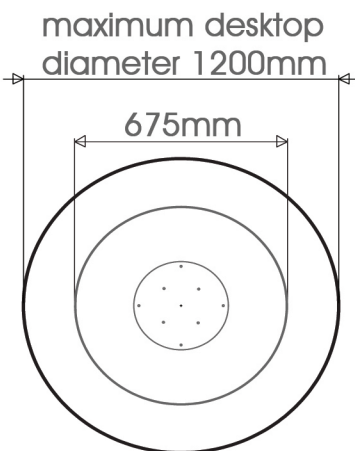

accelerate

height adjustment
pedal

gas lift table

for more information please contact
our sales department on
sales@thinkingergonomix.com
or call (02) 9726 7177

thinking
ERGONOMIX™