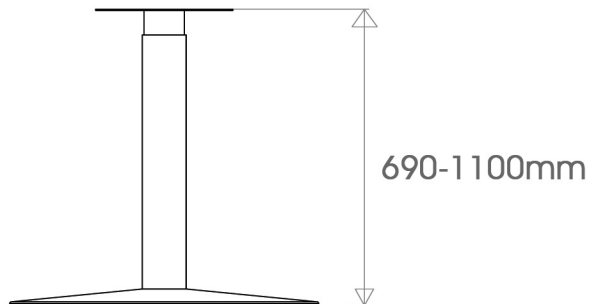

accelerate

height adjustment
pedal

gas lift table

for more information please contact
our sales department on
sales@thinkingergonomix.com
or call (02) 9726 7177

thinking
ERGONOMIX™