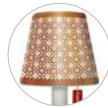

For in- and outdoor use

Portable

3 different light settings /Wireless /Chargeable

Customize it with a Cooper Cappie

24 in x 35 in

Birdie Blue

Birdie Brown

Hawaii Blue

Hawaii Brown

Willem Gold

Horse Race

Car Race

Doggie Race

Aisha

Ali

Globe Trotter