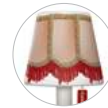

Willem Gold

Granny