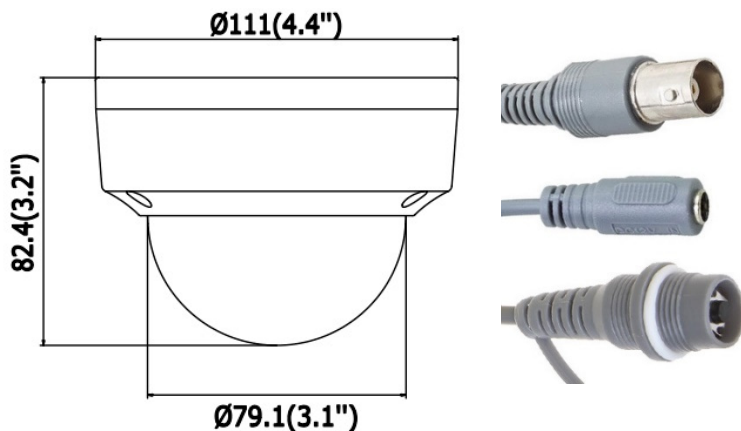

4-IN-1 5MP Vandal Dome

Wide Angle 2.8mm Lens Option

Quick Features:

- 5 Megapixel (2560 x 1944) Resolution
- HD 4-in-1 Technology (TVI/CVI/AHD/CVBS)
- OSD menu, DNR, Smart IR
- 60 ft IR distance
- IP67 weatherproof
- DWDR
- UTC (Up the Coax) OSD Control

Box Contents:

- TVD5M-2.8D Camera
- Mounting Diagram
- Mounting Hardware

Dimensional Drawing & Connectors:

Model Number	TVD5M-2.8D
Image Sensor	1/3" Progressive 5MP CMOS
Min. illumination	0.01 lux @ (F1.2, AGC ON), 0 lux with IR
Shutter time	1/30s ~ 1/50,000s
Lens	2.8mm @ F1.2
Angle adjustment	Pan 0° ~ 360°, Tilt 0° ~ 75°, Rotate 0° ~ 360°
Digital noise reduction	3D DNR
Wide dynamic range	Digital WDR
Day & night	ICR
Video compression	TVI/CVI/AHD/CVBS
Smart IR	Yes
CBVS Output	Yes - Selectable
Effective Pixels	2560 x 1944
Max. image resolution	2560 x 1944
Frame rate	20fps (2560x1944)
Image settings	Saturation, brightness, contrast, sharpness adjustable through OSD
System compatibility	TVI/CVI/AHD/CVBS
Connection Interfaces	BNC 75-ohm Female 2.1 x 5.5mm Power Jack OSD Controller
Operating conditions	-40°C ~ 60°C (-40°F ~ 140°F) humidity 90% or less (non-condensing)
Power supply	12 VDC +/- 15%, 4.3W Max
Ratings	IP67 Weatherproof
IR range	Up to 60ft
Dimensions	Ø4.37" x 3.24"
Weight	0.77 lbs