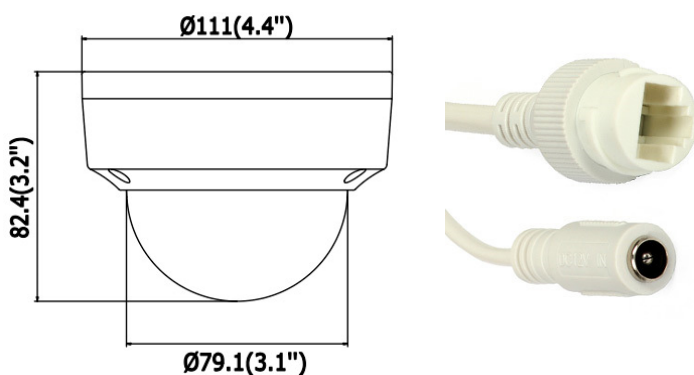

IP 6MP Vandal Dome

Standard 4mm Lens Option

Quick Features:

- 6 Megapixel (3072 x 2048) Resolution
- Full HD 4MP real-time video
- 3D DNR, True WDR, BLC
- IP67 & IK10 Rating
- PoE or 12VDC Power Input
- Vandal-proof IK10 Housing
- H.265 Video Compression

Box Contents:

- IVD6M Camera
- Mounting Diagram
- Mounting Hardware
- Weatherproof Connector Assembly
- Security Tool

Dimensional Drawing & Connectors:

Model Number	IVD6M
Image Sensor	1/3" Progressive 6MP CMOS
Min. illumination	0.01 lux @ (F1.2, AGC ON), 0 lux with IR
Shutter time	1/3s ~ 1/100,000s
Lens	4mm @ F1.2
Angle adjustment	Pan: -90° ~ 90°, tilt 0° ~ 75°, Rotation: 0-355°
Digital noise reduction	3D DNR
Wide dynamic range	True WDR
Day & night	ICR
Video compression	H.264 / H.264+ / MJPEG / H.265 / H.265+
Dual stream	Yes
Audio	Special Order
Alarm	Special Order
Max. image resolution	3072x2048
Frame rate	20fps (3072x2048), 30fps (2560x1440)
Image settings	Saturation, brightness, contrast, sharpness adjustable through client software or web browser
BLC	Yes, zone configurable
On Board Storage	Micro SD slot, up to 128GB
Alarm trigger	Motion detection, tampering alarm
Protocols	TCP/IP, HTTP, DHCP, DNS, DDNS, RTP, RTSP, PPPoE, SMTP, NTP, SNMP, HTTPS, FTP, 802.1x, Qos
System compatibility	ONVIF (PROFILE G & S), PSIA, CGI, ISAPI
General functionalities	User authentication, watermark
Communication interface	1 RJ45 10M / 100M Ethernet interface
Operating conditions	-30°C ~ 60°C (-22°F ~ 140°F) humidity 90% or less (non-condensing)
Power supply	12 VDC +/- 10%, PoE (802.3af), 9W Max
Ratings	IP67 / IK10
IR range	Up to 100ft
Dimensions	Ø 4.4"x3.2"
Weight	500g (1.1 lbs)