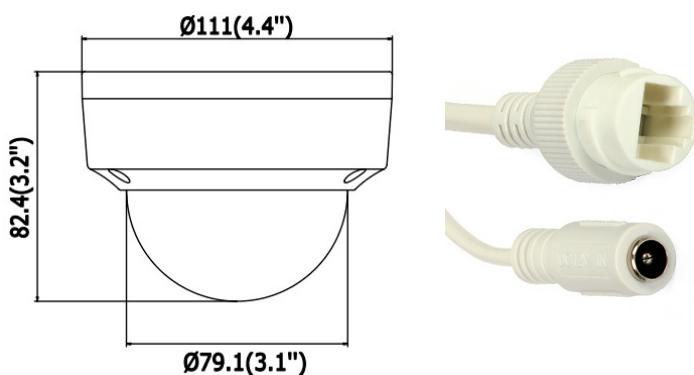

IP 6MP Vandal Dome

Wide Angle 2.8mm Lens Option

Quick Features:

- 6 Megapixel (3072 x 2048) Resolution
- Full HD 4MP real-time video
- 3D DNR, True WDR, BLC
- IP67 & IK10 Rating
- PoE or 12VDC Power Input
- Vandal-proof IK10 Housing
- H.265 Video Compression

Box Contents:

- IVD6M-2.8 Camera
- Mounting Diagram
- Mounting Hardware
- Weatherproof Connector Assembly
- Security Tool

Dimensional Drawing & Connectors:

Model Number	IVD6M-2.8
Image Sensor	1/3" Progressive 6MP CMOS
Min. illumination	0.01 lux @ (F1.2, AGC ON), 0 lux with IR
Shutter time	1/3s ~ 1/100,000s
Lens	2.8mm @ F1.2
Angle adjustment	Pan: -90° ~ 90°, tilt 0° ~ 75°, Rotation: 0-355°
Digital noise reduction	3D DNR
Wide dynamic range	True WDR
Day & night	ICR
Video compression	H.264 / H.264+ / MJPEG / H.265 / H.265+
Dual stream	Yes
Audio	Special Order
Alarm	Special Order
Max. image resolution	3072x2048
Frame rate	20fps (3072x2048), 30fps (2560x1440)
Image settings	Saturation, brightness, contrast, sharpness adjustable through client software or web browser
BLC	Yes, zone configurable
On Board Storage	Micro SD slot, up to 128GB
Alarm trigger	Motion detection, tampering alarm
Protocols	TCP/IP, HTTP, DHCP, DNS, DDNS, RTP, RTSP, PPPoE, SMTP, NTP, SNMP, HTTPS, FTP, 802.1x, Qos
System compatibility	ONVIF (PROFILE G & S), PSIA, CGI, ISAPI
General functionalities	User authentication, watermark
Communication interface	1 RJ45 10M / 100M Ethernet interface
Operating conditions	-30°C ~ 60°C (-22°F ~ 140°F) humidity 90% or less (non-condensing)
Power supply	12 VDC +/- 10%, PoE (802.3af), 9W Max
Ratings	IP67 / IK10
IR range	Up to 100ft
Dimensions	Ø 4.4"x3.2"
Weight	500g (1.1 lbs)