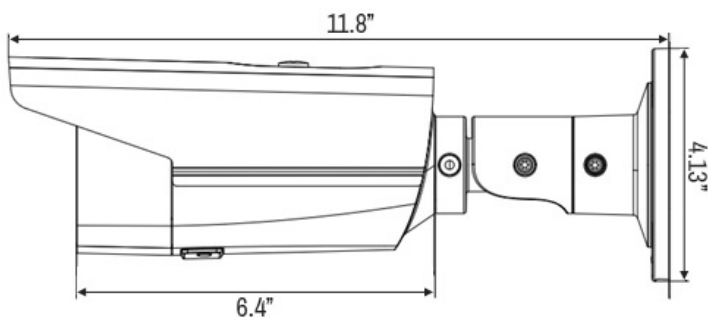

IP 4MP EXIR Bullet Camera

Narrow Zoom Angle 12mm Lens Option

Quick Features:

- 4 megapixel (2688 x 1520) resolution
- Full HD 4MP Video Output
- True WDR & 3D DNR & BLC
- IR Range up to 150ft
- IP67 Weather Proof
- Integrated Sunshield

Box Contents:

- IBC4M-EXIR-12 Camera
- Mounting Diagram
- Mounting Hardware
- Weatherproof Connector Assembly

Dimensional Drawing & Connectors:

Model Number	IBC4M-EXIR-12
Image Sensor	1/3" Progressive 4MP CMOS
Min. illumination	0.01 lux @ (F1.2, AGC ON), 0 lux with IR
Shutter time	1/3s ~ 1/100,000s
Lens	12mm @ F1.2 - Angle of view: 38°
Angle adjustment	Yes
Digital noise reduction	3D DNR
Wide dynamic range	120dB WDR
Day & night	True
Video compression	H.265 / H.265+ / H.264 / H.264+ / MJPEG
Dual stream	Yes
Audio	No
Alarm	No
Max. image resolution	2688 x 1520
Frame rate	30fps (2688x1520)
Image settings	Saturation, brightness, contrast, sharpness adjustable through client software or web browser
BLC	Yes, Zone optional
On Board Storage	No
Alarm trigger	Motion detection, tampering alarm
Protocols	TCP/IP, HTTP, DHCP, DNS, DDNS, RTP, RTSP, PPPoE, SMTP, NTP, SNMP, HTTPS, FTP, 802.1x, Qos
System compatibility	ONVIF, PSIA, CGI
General functionalities	User authentication, watermark
Communication interface	1 RJ45 10M / 100M Ethernet interface
Operating conditions	-30°C ~ 60°C (-22°F ~ 140°F) humidity 90% or less (non-condensing)
Power supply	12 VDC +/- 10%, PoE (802.3af), 9.5W Max
Ratings	IP67
IR range	Up to 150ft
Dimensions	Ø4.13" x 11.8"
Weight	2.65 lbs