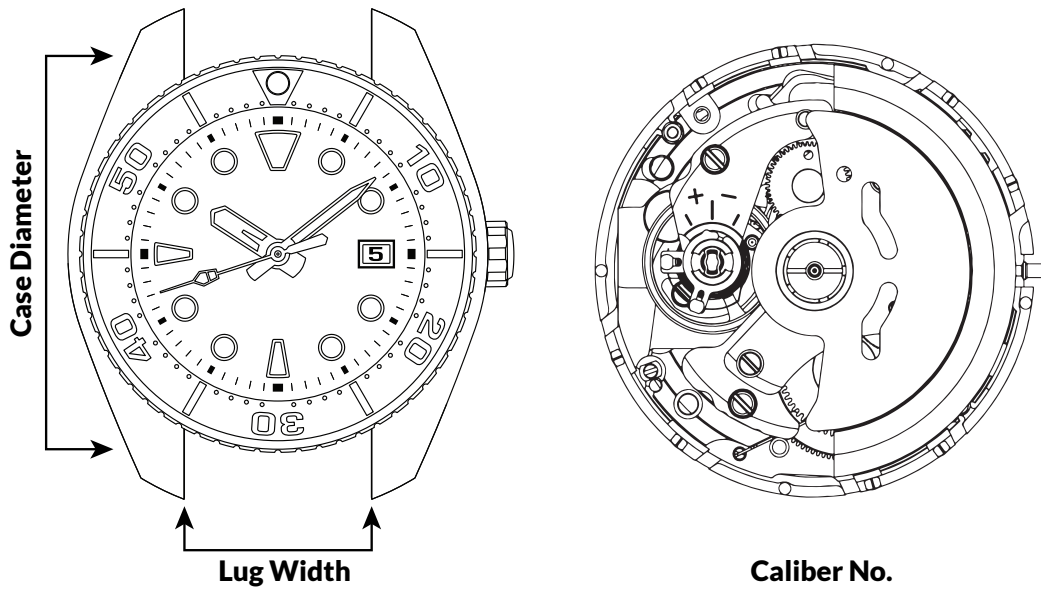

Seiko Diver Watch Sizes

Watch lug width, thickness plus watch movements info

Welcome to the page where you can find watch case dimensions of the most popular models in Seiko Diver watch series. Here you'll find correct information about watch case size of the Seiko Prospex line, watch lug, watch thickness and watch movements, all in one place.

Model No.	Case Diameter	Lug Width	Case Thickness	Caliber No.
Seiko SKX013	37mm	20mm	13mm	7S26

SHOP 20mm Watch Band

Model No.	Case Diameter	Lug Width	Case Thickness	Caliber No.
Seiko SKX023	37mm	20mm	12mm	7S26

SHOP 20mm Watch Band

Model No.	Case Diameter	Lug Width	Case Thickness	Caliber No.
Seiko SARB033	37mm	20mm	12mm	6R15

SHOP 20mm Watch Band

Model No.	Case Diameter	Lug Width	Case Thickness	Caliber No.
Seiko SARB035	37mm	20mm	12mm	6R15

SHOP 20mm Watch Band

Model No.	Case Diameter	Lug Width	Case Thickness	Caliber No.
Seiko Alpinist	38mm	20mm	12mm	6R15

Variant Models
SARB013, SARB015, SARB017, SPB089, SPB117, SPB119, SPB121, SPB123

SHOP 20mm Watch Band