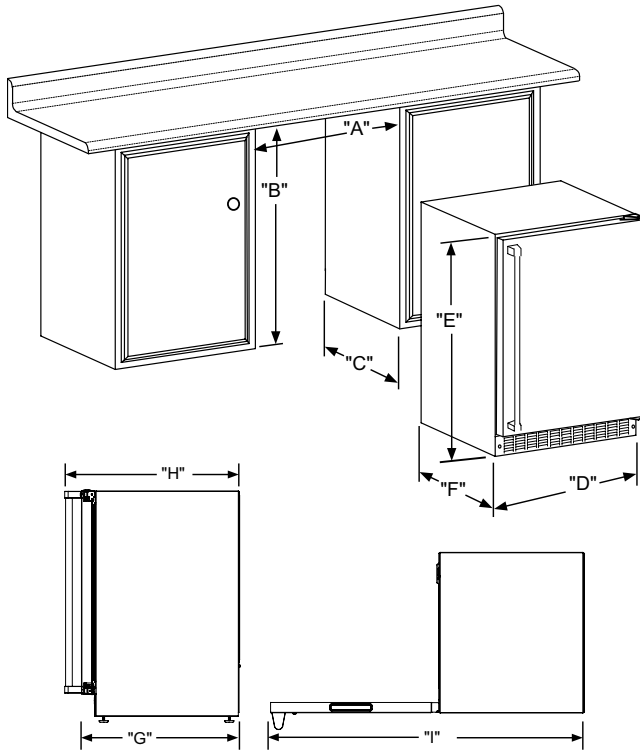

## Product Dimensions

## Panel Overlay Dimensions

## Rough-In Dimensions

A. Rough-In Width	24"
B. Rough-In Height	34 1/4" to 35 1/25"
C. Rough-In Depth	24"

## Product Dimensions

D. Width	23 7/8"	
E. Height	34" to 35"	
F. Depth	21 1/2"	
G. Depth to Front of Door	Solid Door	23 23/32"
	Overlay Door	22 7/8" Without Handle
H. Depth to Handle	26 7/32" (Stainless Steel)	
I. Depth with door at 90°	Solid Door	46 13/32"
	Overlay Door	46 1/2"