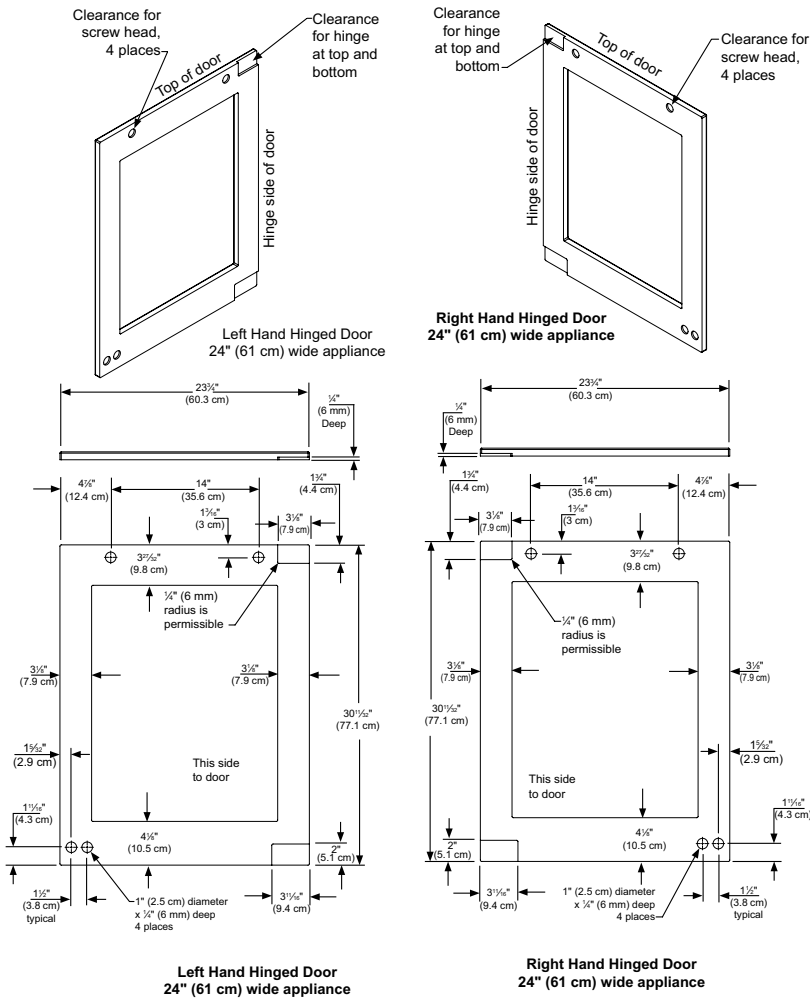

## Product Dimensions

## Panel Overlay Dimensions

## Rough-In Dimensions

A. Rough-In Width	24"
B. Rough-In Height	34 1/4" to 35 1/25"
C. Rough-In Depth	24"

## Product Dimensions

D. Width	23 7/8"	
E. Height	34" to 35"	
F. Depth	21 1/2"	
G. Depth to Front of Door	Solid Door	23 23/32"
	Overlay Door	22 7/8" Without Handle
H. Depth to Handle	26 7/32" (Stainless Steel)	
I. Depth with door at 90°	Solid Door	46 13/32"
	Overlay Door	46 1/2"