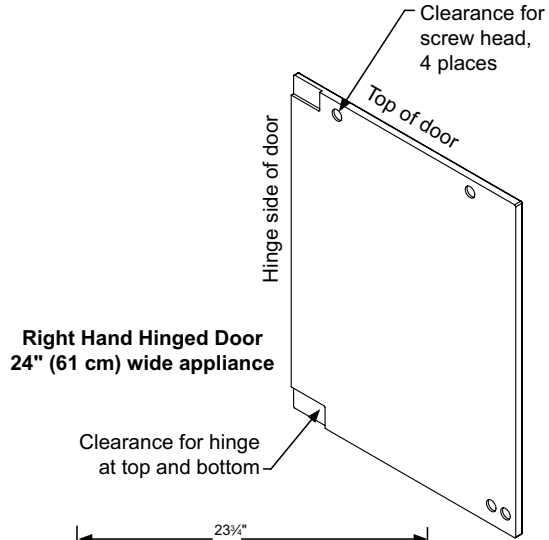

*Easy installation! No panel kit required. Consult your cabinet maker for overlay panel and handle options.

Product Dimensions

Panel Overlay Dimensions (Framed Door)

Rough-In Dimensions

A. Rough-In Width	24"	
B. Rough-In Height	Solid Door	34" to 35"
	Overlay Door	34" 1/4 to 35" 1/4
C. Rough-In Depth	24"	

Product Dimensions

D. Width	23 7/8"	
E. Height	Solid Door	33 3/4" to 34 3/4"
	Overlay Door	34" to 35"
F. Depth	21 1/2"	
G. Depth to Front of Door	Solid Door	23 23/32"
	Overlay Door	22 7/8" Without Handle
H. Depth to Handle	25 21/32" (Stainless Steel)	
I. Depth with door at 90°	Solid Door	46 13/32"
	Overlay Door	46 1/2"

Product Features

Interior Cabinet Finish	Black
Capacity	Up to 45 wine bottles
Shelving System	Roller-Glide System
Shelf Fronts	Natural Maple
Other Storage	NA
Interior Lighting	White LED
Toe Grill Finish	Black
Hinge	Classic Hinge
Handle	Slim Designer Handle (Panel Overlay Does Not Include Handle)
Control Type	Intuit™
Temperature Range	40° to 65° F
Lock	No
Electrical Requirements	120V / 60Hz / 15A
Length of Power Cord	6'
Shipping Weight	160 lbs
Finishes	Stainless Steel, Overlay, Black
Vacation Mode	Yes
Agency Approvals	CSA

**Left Hand Hinged Door
24" (61 cm) wide appliance**

**Right Hand Hinged Door
24" (61 cm) wide appliance**