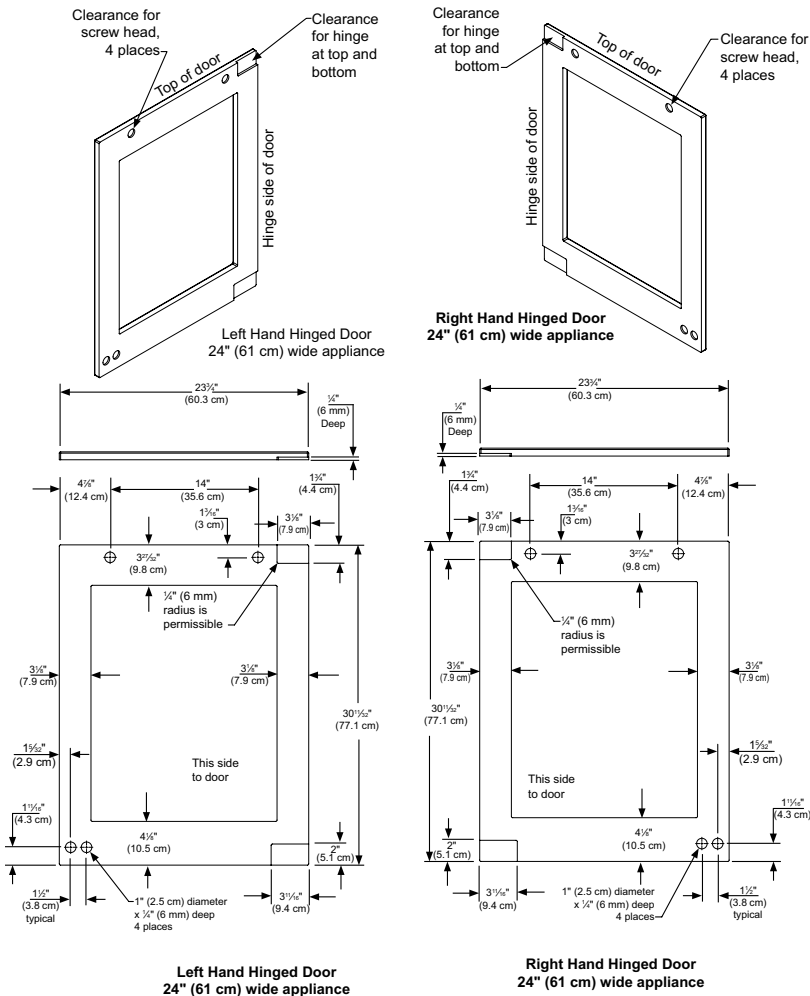

Finish Options

Stainless Steel Frame

Framed Overlay (Panel Ready)*

Solid Overlay (Panel Ready)*

Black Frame

Ordering Options

Stainless Frame, Glass Door, Right Hinge, Stainless Designer Handle	ML24WSG3RS
Stainless Frame, Glass Door, Left Hinge, Stainless Designer Handle	ML24WSG3LS
Black Frame, Glass Door, Right Hinge, Stainless Designer Handle	ML24WSG3RB
Black Frame, Glass Door, Left Hinge, Stainless Designer Handle	ML24WSG3LB
Panel-Ready Framed Glass Door, Integrated Right Hinge (Handle Not Included)*	ML24WSF4RP
Panel-Ready Framed Glass Door, Integrated Left Hinge (Handle Not Included)*	ML24WSF4LP
Panel-Ready Solid Overlay Door, Integrated Right Hinge (Handle Not Included)*	ML24WSP4RP
Panel-Ready Solid Overlay Door, Integrated Left Hinge (Handle Not Included)*	ML24WSP4LP

*Easy installation! No panel kit required. Consult your cabinet maker for overlay panel and handle options.

Product Dimensions

Panel Overlay Dimensions (Framed Door)

Rough-In Dimensions

A. Rough-In Width	24"	
B. Rough-In Height	Solid Door	34" to 35"
	Overlay Door	34" 1/4 to 35" 1/4
C. Rough-In Depth	24"	

Product Dimensions

D. Width	23 7/8"	
E. Height	Solid Door	33 3/4" to 34 3/4"
	Overlay Door	34" to 35"
F. Depth	21 1/2"	
G. Depth to Front of Door	Solid Door	23 23/32"
	Overlay Door	22 7/8" Without Handle
H. Depth to Handle	25 21/32" (Stainless Steel)	
I. Depth with door at 90°	Solid Door	46 13/32"
	Overlay Door	46 1/2"

**Left Hand Hinged Door
24" (61 cm) wide appliance**

**Right Hand Hinged Door
24" (61 cm) wide appliance**