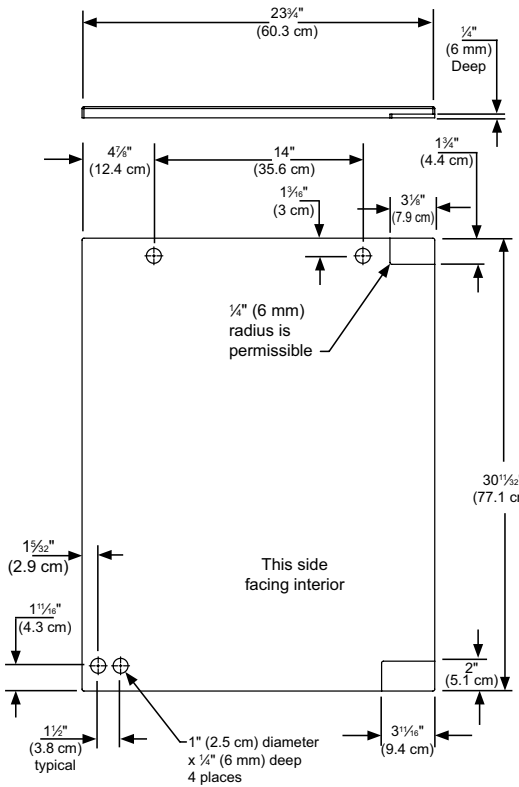

*Easy installation! No panel kit required. Consult your cabinet maker for overlay panel and handle options.

Product Dimensions

Panel Overlay Dimensions (Framed Door)

Rough-In Dimensions

A. Rough-In Width	24"	
B. Rough-In Height	Solid Door	34" to 35"
	Overlay Door	34" 1/4 to 35" 1/4
C. Rough-In Depth	24"	

Product Dimensions

D. Width	23 7/8"	
E. Height	Solid Door	33 3/4" to 34 3/4"
	Overlay Door	34" to 35"
F. Depth	21 1/2"	
G. Depth to Front of Door	Solid Door	23 23/32"
	Overlay Door	22 7/8" Without Handle
H. Depth to Handle	25 21/32" (Stainless Steel)	
I. Depth with door at 90°	Solid Door	46 13/32"
	Overlay Door	46 1/2"

Product Features

Interior Cabinet Finish	Black
Capacity	Up to 45 wine bottles
Shelving System	Roller-Glide System
Shelf Fronts	Natural Maple
Other Storage	NA
Interior Lighting	White LED
Toe Grill Finish	Black
Hinge	Classic Hinge
Handle	Slim Designer Handle (Panel Overlay Does Not Include Handle)
Control Type	Intuit™
Temperature Range	40° to 65° F
Lock	No
Electrical Requirements	120V / 60Hz / 15A
Length of Power Cord	6'
Shipping Weight	160 lbs
Finishes	Stainless Steel, Overlay, Black
Vacation Mode	Yes
Agency Approvals	CSA

**Left Hand Hinged Door
24" (61 cm) wide appliance**

**Right Hand Hinged Door
24" (61 cm) wide appliance**