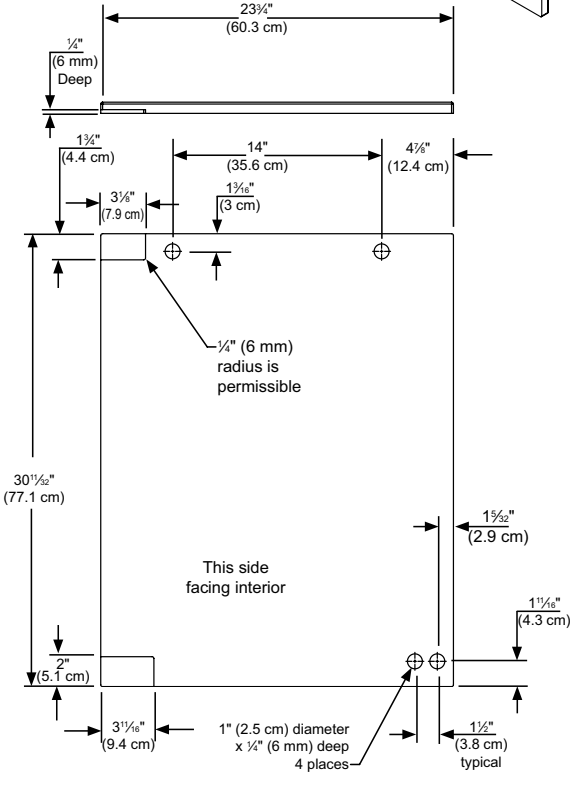

*Easy installation! No panel kit required. Consult your cabinet maker for overlay panel and handle options.

Product Dimensions

Panel Overlay Dimensions (Framed Door)

Rough-In Dimensions

A. Rough-In Width	24"	
B. Rough-In Height	Solid Door	34" to 35"
	Overlay Door	34" 1/4 to 35" 1/4
C. Rough-In Depth	24"	

Product Dimensions

D. Width	23 7/8"	
E. Height	Solid Door	33 3/4" to 34 3/4"
	Overlay Door	34" to 35"
F. Depth	21 1/2"	
G. Depth to Front of Door	Solid Door	23 23/32"
	Overlay Door	22 7/8" Without Handle
H. Depth to Handle	25 21/32" (Stainless Steel)	
I. Depth with door at 90°	Solid Door	46 13/32"
	Overlay Door	46 1/2"

Product Features

Interior Cabinet Finish	Black
Capacity	Up to 45 wine bottles
Shelving System	Roller-Glide System
Shelf Fronts	Natural Maple
Other Storage	NA
Interior Lighting	White LED
Toe Grill Finish	Black
Hinge	Classic Hinge
Handle	Slim Designer Handle (Panel Overlay Does Not Include Handle)
Control Type	Intuit™
Temperature Range	40° to 65° F
Lock	No
Electrical Requirements	120V / 60Hz / 15A
Length of Power Cord	6'
Shipping Weight	160 lbs
Finishes	Stainless Steel, Overlay, Black
Vacation Mode	Yes
Agency Approvals	CSA

**Left Hand Hinged Door
24" (61 cm) wide appliance**

**Right Hand Hinged Door
24" (61 cm) wide appliance**