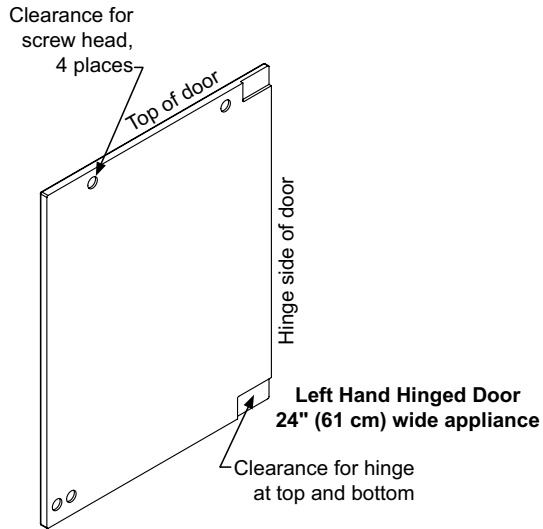

*Easy installation! No panel kit required. Consult your cabinet maker for overlay panel and handle options.

Product Dimensions

Panel Overlay Dimensions (Framed Door)

Rough-In Dimensions

A. Rough-In Width	24"	
B. Rough-In Height	Solid Door	34" to 35"
	Overlay Door	34" 1/4 to 35" 1/4
C. Rough-In Depth	24"	

Product Dimensions

D. Width	23 7/8"	
E. Height	Solid Door	33 3/4" to 34 3/4"
	Overlay Door	34" to 35"
F. Depth	21 1/2"	
G. Depth to Front of Door	Solid Door	23 23/32"
	Overlay Door	22 7/8" Without Handle
H. Depth to Handle	25 21/32" (Stainless Steel)	
I. Depth with door at 90°	Solid Door	46 13/32"
	Overlay Door	46 1/2"

Product Features

Interior Cabinet Finish	Black
Capacity	Up to 45 wine bottles
Shelving System	Roller-Glide System
Shelf Fronts	Natural Maple
Other Storage	NA
Interior Lighting	White LED
Toe Grill Finish	Black
Hinge	Classic Hinge
Handle	Slim Designer Handle (Panel Overlay Does Not Include Handle)
Control Type	Intuit™
Temperature Range	40° to 65° F
Lock	No
Electrical Requirements	120V / 60Hz / 15A
Length of Power Cord	6'
Shipping Weight	160 lbs
Finishes	Stainless Steel, Overlay, Black
Vacation Mode	Yes
Agency Approvals	CSA

**Left Hand Hinged Door
24" (61 cm) wide appliance**

**Right Hand Hinged Door
24" (61 cm) wide appliance**