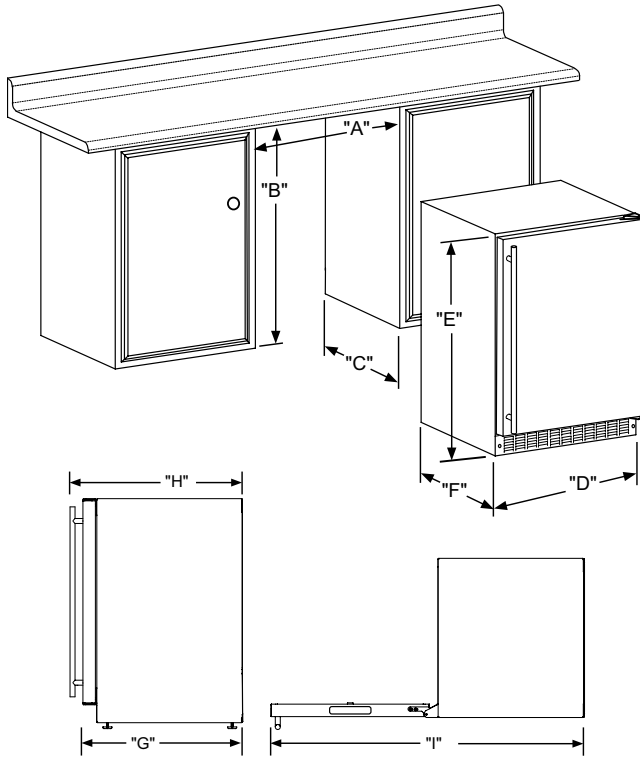

Finish Options

Stainless Steel Frame

Framed Overlay (Panel Ready)*

Solid Overlay (Panel Ready)*

Black Frame

Ordering Options

Stainless Frame, Glass Door, Right Hinge, Stainless Designer Handle	ML24WSG3RS
Stainless Frame, Glass Door, Left Hinge, Stainless Designer Handle	ML24WSG3LS
Black Frame, Glass Door, Right Hinge, Stainless Designer Handle	ML24WSG3RB
Black Frame, Glass Door, Left Hinge, Stainless Designer Handle	ML24WSG3LB
Panel-Ready Framed Glass Door, Integrated Right Hinge (Handle Not Included)*	ML24WSF4RP
Panel-Ready Framed Glass Door, Integrated Left Hinge (Handle Not Included)*	ML24WSF4LP
Panel-Ready Solid Overlay Door, Integrated Right Hinge (Handle Not Included)*	ML24WSP4RP
Panel-Ready Solid Overlay Door, Integrated Left Hinge (Handle Not Included)*	ML24WSP4LP

*Easy installation! No panel kit required. Consult your cabinet maker for overlay panel and handle options.

Product Dimensions

Panel Overlay Dimensions (Framed Door)

Rough-In Dimensions

A. Rough-In Width	24"	
B. Rough-In Height	Solid Door	34" to 35"
	Overlay Door	34" 1/4 to 35" 1/4
C. Rough-In Depth	24"	

Product Dimensions

D. Width	23 7/8"	
E. Height	Solid Door	33 3/4" to 34 3/4"
	Overlay Door	34" to 35"
F. Depth	21 1/2"	
G. Depth to Front of Door	Solid Door	23 23/32"
	Overlay Door	22 7/8" Without Handle
H. Depth to Handle	25 21/32" (Stainless Steel)	
I. Depth with door at 90°	Solid Door	46 13/32"
	Overlay Door	46 1/2"